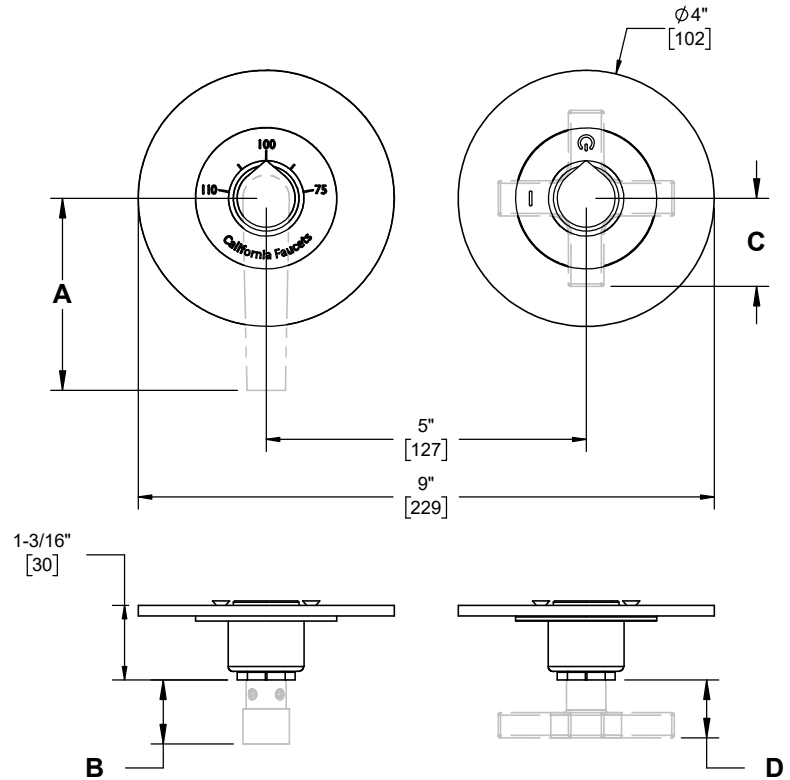

Horizontal Mounting

77	2-3/4" [70]	5/8" [16]	1-3/8" [35]	7/8" [22]
80	3-1/4" [83]	1-1/8" [29]	1-1/8" [29]	15/16" [24]
80W	1-1/8" [29]	15/16" [24]	1-1/8" [29]	15/16" [24]
85	3-1/8" [80]	2-5/8" [66]	1-1/2" [38]	2-1/2" [64]
85B	1-1/2" [38]	2-1/2" [64]	1-1/2" [38]	2-1/2" [64]
85W	1-1/2" [38]	2-3/16" [55]	1-1/2" [38]	2-3/16" [55]

87	2-15/16" [75]	15/16" [24]	2-15/16" [75]	15/16" [24]
C1	3-5/8" [92]	1-3/8" [35]	1-1/2" [38]	1-1/4" [32]
C1X/S	1-1/2" [38]	1-1/4" [32]	1-1/2" [38]	1-1/4" [32]
E3	2-3/4" [70]	1-3/8" [35]	1-1/4" [32]	1-3/8" [34]
E4	2-3/4" [70]	1-3/16" [30]	1-1/4" [32]	1-3/8" [34]
E5	2-3/4" [70]	1-3/16" [30]	1-1/4" [32]	1-3/8" [34]

Specifications subject to change without notice

Dimensions are inches, rounded to 1/16"
[Dimensions in brackets are mm, rounded to 1mm]