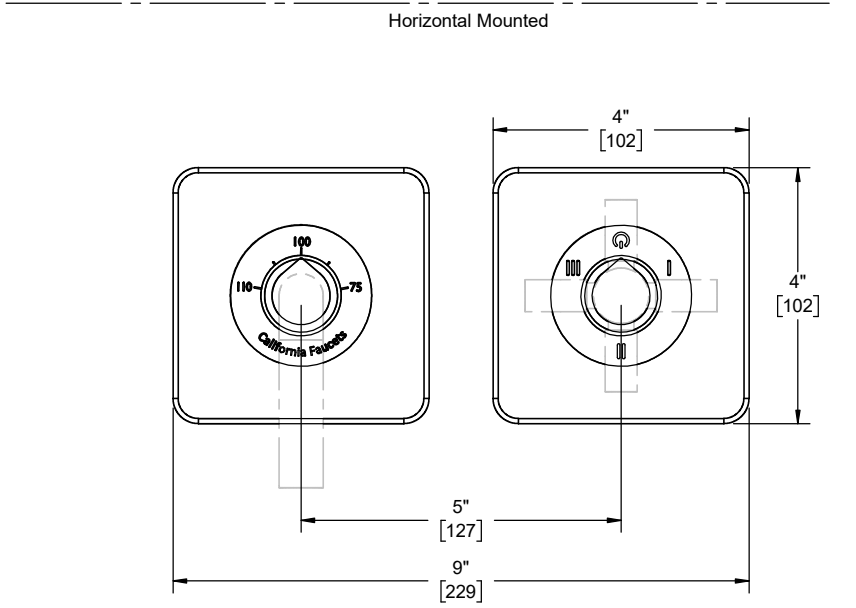

Codes/Standards Applicable

Product meets or exceeds the following:

- ASME A112.18.1/CSA B125.1
- ASSE 1016

TO-THQ3-XX
TO-THQ3S-XX
TO-THQQ3-XX
TO-THQQ3S-XX

TO-THQ3-30 shown

TO-THQQ3-30 shown

XX	A	B	C	D
30	3" [76]	1-1/2" [37]	1-1/2" [38]	15/16" [24]
30X	1-1/2" [38]	15/16" [24]	1-1/2" [38]	15/16" [24]
33	3-1/2" [88]	1-1/4" [31]	1-1/8" [29]	1-9/16" [40]
34	1-1/8" [29]	1-9/16" [40]	1-1/8" [29]	1-9/16" [40]
35	3-1/2" [89]	1-1/4" [31]	1-1/8" [29]	1-9/16" [40]
37	2-7/16" [63]	1-5/16" [34]	1-1/4" [31]	1-9/16" [39]
37X	1-1/4" [31]	1-9/16" [39]	1-1/4" [31]	1-9/16" [39]
46	3-7/16" [87]	1-1/2" [38]	1-3/8" [35]	1-5/16" [33]
47	1-3/8" [35]	1-5/16" [33]	1-3/8" [35]	1-5/16" [33]
48	3-1/8" [79]	1-1/16" [26]	1-1/2" [38]	1-1/16" [26]
48X	1-1/2" [38]	1-1/16" [26]	1-1/2" [38]	1-1/16" [26]
52	2" [51]	1-9/16" [40]	2" [51]	1-9/16" [40]
53	2-5/16" [58]	1-9/16" [40]	2-5/16" [58]	1-9/16" [40]
60	3-1/16" [94]	1-7/16" [37]	1-1/4" [31]	1-1/4" [31]
60X	1-1/4" [31]	1-1/4" [31]	1-1/4" [31]	1-1/4" [31]
61	3-3/16" [80]	1-1/4" [31]	1-3/8" [35]	1-9/16" [40]
61XD	1-3/8" [35]	1-9/16" [40]	1-3/8" [35]	1-9/16" [40]
80	3-1/4" [83]	1-1/8" [29]	1-1/8" [29]	15/16" [24]
80W	1-1/8" [29]	15/16" [24]	1-1/8" [29]	15/16" [24]
85	3-1/8" [80]	2-5/8" [66]	1-1/2" [38]	2-1/2" [64]
85B	1-1/2" [38]	2-1/2" [64]	1-1/2" [38]	2-1/2" [64]
85W	1-1/2" [38]	2-3/16" [55]	1-1/2" [38]	2-3/16" [55]
87	2-15/16" [75]	15/16" [24]	2-15/16" [75]	15/16" [24]
C1	3-5/8" [92]	1-3/8" [35]	1-1/2" [38]	1-1/4" [32]
C1X/S	1-1/2" [38]	1-1/4" [32]	1-1/2" [38]	1-1/4" [32]

Specifications subject to change without notice

Dimensions are inches, rounded to 1/16"
[Dimensions in brackets are mm, rounded to 1mm]