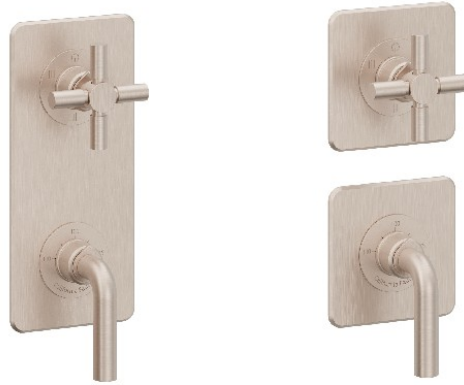

California Faucets®

StyleTherm Vista™

StyleTherm Vista™ Trim Only With 3-Way Outlet

Features

- 25+ artisan finishes including 10+ PVD finishes
- All brass construction
- 3-way outlet non-shared or shared cartridge provided (shared outlets between 1/2 and 2/3 only)
- Can be mounted vertically or horizontally
- Uses Rough THX-R (sold separately)

Codes/Standards Applicable

Product meets or exceeds the following:

- ASME A112.18.1/CSA B125.1
- ASSE 1016

TO-THQ3-XX
TO-THQ3S-XX
TO-THQQ3-XX
TO-THQQ3S-XX

TO-THQ3-30 shown

TO-THQQ3-30 shown

XX	A	B	C	D
30	3" [76]	1-1/2" [37]	1-1/2" [38]	15/16" [24]
30X	1-1/2" [38]	15/16" [24]	1-1/2" [38]	15/16" [24]
33	3-1/2" [88]	1-1/4" [31]	1-1/8" [29]	1-9/16" [40]
34	1-1/8" [29]	1-9/16" [40]	1-1/8" [29]	1-9/16" [40]
35	3-1/2" [89]	1-1/4" [31]	1-1/8" [29]	1-9/16" [40]
37	2-7/16" [63]	1-5/16" [34]	1-1/4" [31]	1-9/16" [39]
37X	1-1/4" [31]	1-9/16" [39]	1-1/4" [31]	1-9/16" [39]
46	3-7/16" [87]	1-1/2" [38]	1-3/8" [35]	1-5/16" [33]
47	1-3/8" [35]	1-5/16" [33]	1-3/8" [35]	1-5/16" [33]
48	3-1/8" [79]	1-1/16" [26]	1-1/2" [38]	1-1/16" [26]
48X	1-1/2" [38]	1-1/16" [26]	1-1/2" [38]	1-1/16" [26]
52	2" [51]	1-9/16" [40]	2" [51]	1-9/16" [40]
53	2-5/16" [58]	1-9/16" [40]	2-5/16" [58]	1-9/16" [40]
60	3-1/16" [94]	1-7/16" [37]	1-1/4" [31]	1-1/4" [31]
60X	1-1/4" [31]	1-1/4" [31]	1-1/4" [31]	1-1/4" [31]
61	3-3/16" [80]	1-1/4" [31]	1-3/8" [35]	1-9/16" [40]
61XD	1-3/8" [35]	1-9/16" [40]	1-3/8" [35]	1-9/16" [40]
80	3-1/4" [83]	1-1/8" [29]	1-1/8" [29]	15/16" [24]
80W	1-1/8" [29]	15/16" [24]	1-1/8" [29]	15/16" [24]
85	3-1/8" [80]	2-5/8" [66]	1-1/2" [38]	2-1/2" [64]
85B	1-1/2" [38]	2-1/2" [64]	1-1/2" [38]	2-1/2" [64]
85W	1-1/2" [38]	2-3/16" [55]	1-1/2" [38]	2-3/16" [55]
87	2-15/16" [75]	15/16" [24]	2-15/16" [75]	15/16" [24]
C1	3-5/8" [92]	1-3/8" [35]	1-1/2" [38]	1-1/4" [32]
C1X/S	1-1/2" [38]	1-1/4" [32]	1-1/2" [38]	1-1/4" [32]