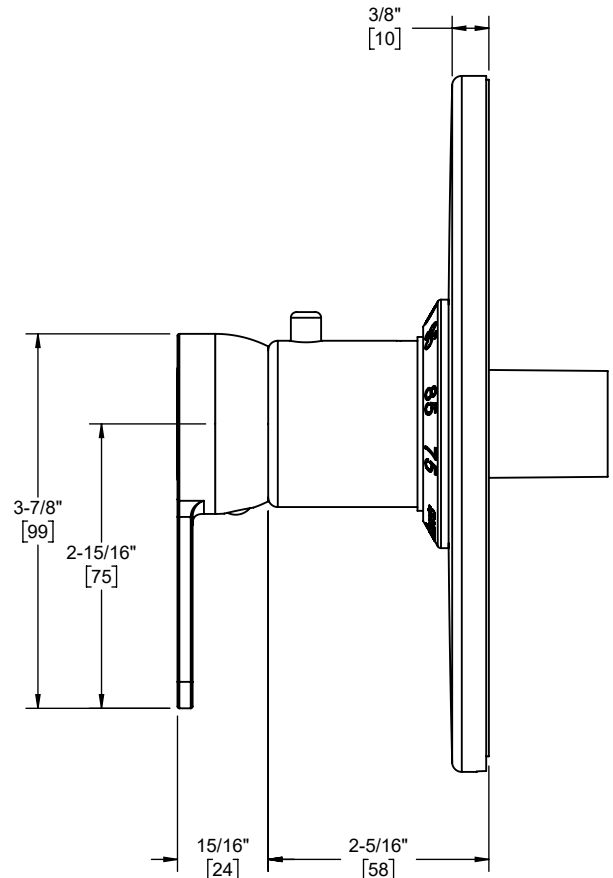

**TO-THN-87
TO-THN-87-XX**

TO-THN-87-BG shown

XX = Denotes handle style

Codes/Standards Applicable

Product meets or exceeds the following:

- ASME A112.18.1/CSA B125.1
- ASSE 1016
- ADA compliant

-XX	INSERT STYLE
BG	BLACK GLASS
BKS	BLACK MARBLE
WS	WHITE MARBLE
RS	RED JASPER
GS	GREEN AVENTURINE
BS	BLUE SODALITE
TES	TIGER EYE

Specifications subject to change without notice

Dimensions are inches, rounded to 1/16"
[Dimensions in brackets are mm, rounded to 1mm]