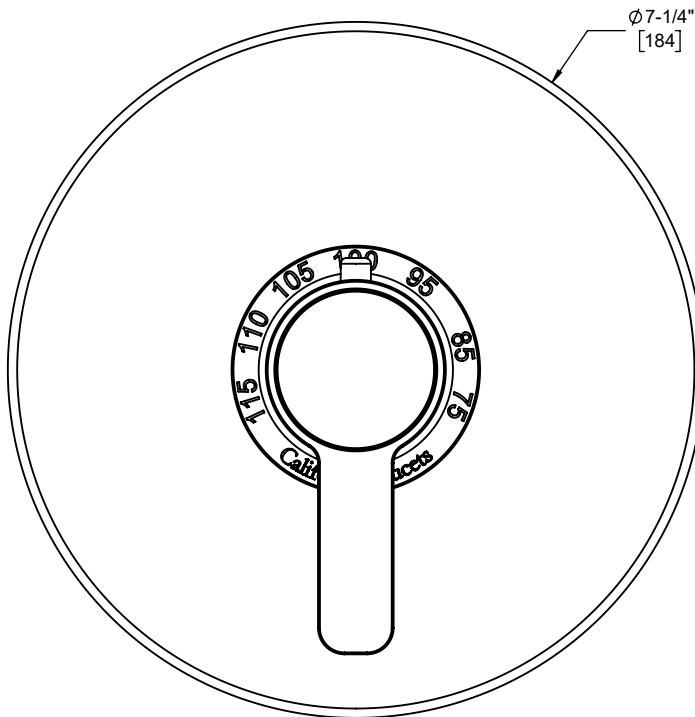

California Faucets®

Capitola™

StyleTherm® 3/4" Thermostatic Trim Only

Features

- 25+ artisan finishes including 10+ PVD finishes
- All brass construction
- 100° F safety stop button with manual override
- Engraved brass temperature ring
- Separate volume control required

**TO-THN-87
TO-THN-87-XX**

TO-THN-87-BG shown

XX = Denotes handle style

Codes/Standards Applicable

Product meets or exceeds the following:

- ASME A112.18.1/CSA B125.1
- ASSE 1016
- ADA compliant

-XX	INSERT STYLE
BG	BLACK GLASS
BKS	BLACK MARBLE
WS	WHITE MARBLE
RS	RED JASPER
GS	GREEN AVENTURINE
BS	BLUE SODALITE
TES	TIGER EYE

Specifications subject to change without notice

Dimensions are inches, rounded to 1/16"
[Dimensions in brackets are mm, rounded to 1mm]