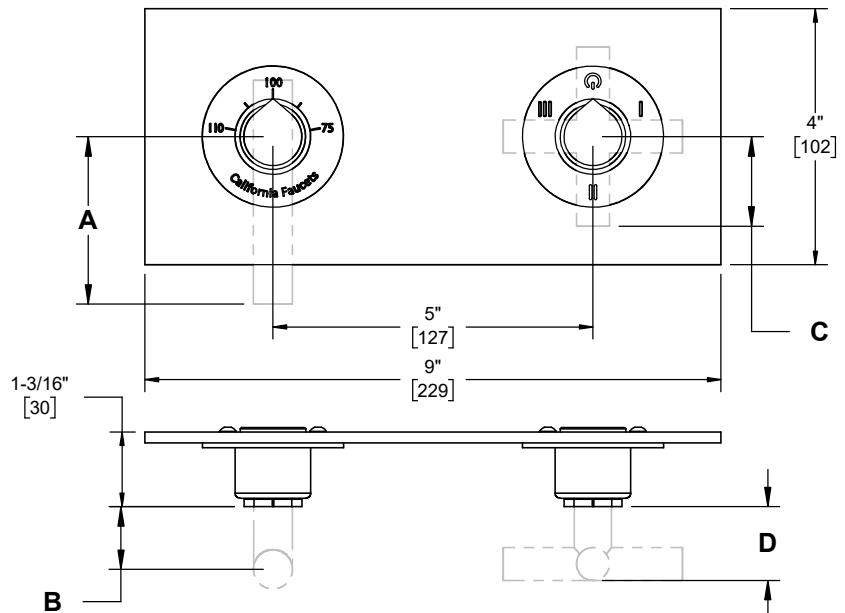

California Faucets®

StyleTherm Vista™

StyleTherm Vista™ Trim Only With 3-Way Outlet

Features

- 25+ artisan finishes including 10+ PVD finishes
- All brass construction
- 3-way outlet non-shared or shared cartridge provided (shared outlets between 1/2 and 2/3 only)
- Can be mounted vertically or horizontally
- Uses Rough THX-R (sold separately)

TO-THF3-XX-ZZ
TO-THF3S-XX-ZZ
TO-THFF3-XX-ZZ
TO-THFF3S-XX-ZZ

TO-THF3-66 shown

TO-THFF3-66 shown

Codes/Standards Applicable

Product meets or exceeds the following:

- ASME A112.18.1/CSA B125.1
- ASSE 1016

| XX | A | B | C | D |
|-----|---------------|--------------|-------------|--------------|
| 39 | 7/8" [21] | 1-7/16" [39] | 7/8" [21] | 1-7/16" [39] |
| 40 | 2-3/16" [55] | 1-3/8" [34] | 1-1/4" [32] | 1-3/8" [34] |
| 40X | 1-1/4" [32] | 1-3/8" [34] | 1-1/4" [32] | 1-3/8" [34] |
| 41 | 3-11/16" [93] | 1-1/2" [39] | 1-1/2" [38] | 15/16" [24] |
| 45 | 3" [76] | 1" [25] | 1-3/8" [35] | 7/8" [22] |
| 45X | 1-3/8" [35] | 7/8" [22] | 1-3/8" [35] | 7/8" [22] |
| 62 | 1-3/8" [35] | 1-5/8" [41] | 1-3/8" [35] | 1-5/8" [41] |
| 65 | 1-3/8" [35] | 1-1/8" [29] | 1-3/8" [35] | 1-1/8" [29] |
| 66 | 2-1/4" [57] | 1-5/16" [33] | 1-3/8" [35] | 1-1/8" [29] |
| 70 | 2-3/4" [70] | 13/16" [21] | 1-1/4" [32] | 1-3/8" [34] |
| 74 | 3" [76] | 1-1/2" [37] | 1-1/2" [38] | 15/16" [24] |
| 77 | 2-3/4" [70] | 5/8" [16] | 1-3/8" [35] | 7/8" [22] |
| E3 | 2-3/4" [70] | 1-3/8" [35] | 1-1/4" [32] | 1-3/8" [34] |
| E4 | 2-3/4" [70] | 1-3/16" [30] | 1-1/4" [32] | 1-3/8" [34] |
| E5 | 2-3/4" [70] | 1-3/16" [30] | 1-1/4" [32] | 1-3/8" [34] |

Vertical Mounting

Horizontal Mounting

Vertical Mounting

Horizontal Mounting

Specifications subject to change without notice

Dimensions are inches, rounded to 1/16"
[Dimensions in brackets are mm, rounded to 1mm]