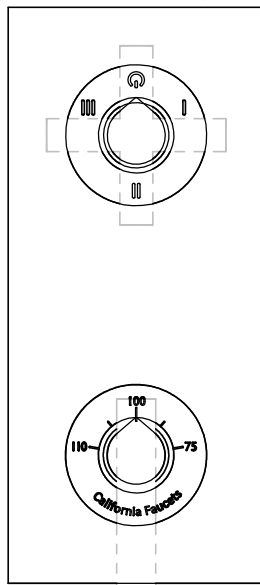

California Faucets®

StyleTherm Vista™

StyleTherm Vista™ Trim Only With 3-Way Outlet

Features

- 25+ artisan finishes including 10+ PVD finishes
- All brass construction
- 3-way outlet non-shared or shared cartridge provided (shared outlets between 1/2 and 2/3 only)
- Can be mounted vertically or horizontally
- Uses Rough THX-R (sold separately)

TO-THF3-XX-ZZ
TO-THF3S-XX-ZZ
TO-THFF3-XX-ZZ
TO-THFF3S-XX-ZZ

TO-THF3-66 shown

TO-THFF3-66 shown

Codes/Standards Applicable

Product meets or exceeds the following:

- ASME A112.18.1/CSA B125.1
- ASSE 1016

| XX | A | B | C | D |
|-----|---------------|--------------|-------------|--------------|
| 39 | 7/8" [21] | 1-7/16" [39] | 7/8" [21] | 1-7/16" [39] |
| 40 | 2-3/16" [55] | 1-3/8" [34] | 1-1/4" [32] | 1-3/8" [34] |
| 40X | 1-1/4" [32] | 1-3/8" [34] | 1-1/4" [32] | 1-3/8" [34] |
| 41 | 3-11/16" [93] | 1-1/2" [39] | 1-1/2" [38] | 15/16" [24] |
| 45 | 3" [76] | 1" [25] | 1-3/8" [35] | 7/8" [22] |
| 45X | 1-3/8" [35] | 7/8" [22] | 1-3/8" [35] | 7/8" [22] |
| 62 | 1-3/8" [35] | 1-5/8" [41] | 1-3/8" [35] | 1-5/8" [41] |
| 65 | 1-3/8" [35] | 1-1/8" [29] | 1-3/8" [35] | 1-1/8" [29] |
| 66 | 2-1/4" [57] | 1-5/16" [33] | 1-3/8" [35] | 1-1/8" [29] |
| 70 | 2-3/4" [70] | 13/16" [21] | 1-1/4" [32] | 1-3/8" [34] |
| 74 | 3" [76] | 1-1/2" [37] | 1-1/2" [38] | 15/16" [24] |
| 77 | 2-3/4" [70] | 5/8" [16] | 1-3/8" [35] | 7/8" [22] |
| E3 | 2-3/4" [70] | 1-3/8" [35] | 1-1/4" [32] | 1-3/8" [34] |
| E4 | 2-3/4" [70] | 1-3/16" [30] | 1-1/4" [32] | 1-3/8" [34] |
| E5 | 2-3/4" [70] | 1-3/16" [30] | 1-1/4" [32] | 1-3/8" [34] |

Vertical Mounting

Horizontal Mounting

Vertical Mounting

Horizontal Mounting

Specifications subject to change without notice

Dimensions are inches, rounded to 1/16"
[Dimensions in brackets are mm, rounded to 1mm]