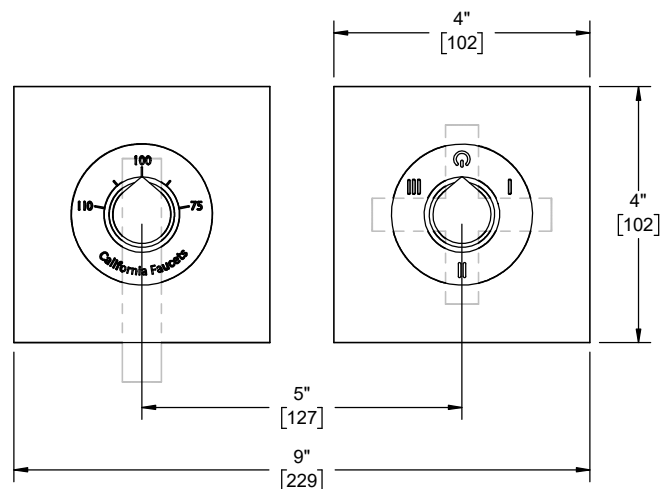

TO-THF3-XX-ZZ
TO-THF3S-XX-ZZ
TO-THFF3-XX-ZZ
TO-THFF3S-XX-ZZ

TO-THF3-66 shown

TO-THFF3-66 shown

Codes/Standards Applicable

Product meets or exceeds the following:

- ASME A112.18.1/CSA B125.1
- ASSE 1016

| XX | A | B | C | D |
|-----|---------------|--------------|-------------|--------------|
| 39 | 7/8" [21] | 1-7/16" [39] | 7/8" [21] | 1-7/16" [39] |
| 40 | 2-3/16" [55] | 1-3/8" [34] | 1-1/4" [32] | 1-3/8" [34] |
| 40X | 1-1/4" [32] | 1-3/8" [34] | 1-1/4" [32] | 1-3/8" [34] |
| 41 | 3-11/16" [93] | 1-1/2" [39] | 1-1/2" [38] | 15/16" [24] |
| 45 | 3" [76] | 1" [25] | 1-3/8" [35] | 7/8" [22] |
| 45X | 1-3/8" [35] | 7/8" [22] | 1-3/8" [35] | 7/8" [22] |
| 62 | 1-3/8" [35] | 1-5/8" [41] | 1-3/8" [35] | 1-5/8" [41] |
| 65 | 1-3/8" [35] | 1-1/8" [29] | 1-3/8" [35] | 1-1/8" [29] |
| 66 | 2-1/4" [57] | 1-5/16" [33] | 1-3/8" [35] | 1-1/8" [29] |
| 70 | 2-3/4" [70] | 13/16" [21] | 1-1/4" [32] | 1-3/8" [34] |
| 74 | 3" [76] | 1-1/2" [37] | 1-1/2" [38] | 15/16" [24] |
| 77 | 2-3/4" [70] | 5/8" [16] | 1-3/8" [35] | 7/8" [22] |
| E3 | 2-3/4" [70] | 1-3/8" [35] | 1-1/4" [32] | 1-3/8" [34] |
| E4 | 2-3/4" [70] | 1-3/16" [30] | 1-1/4" [32] | 1-3/8" [34] |
| E5 | 2-3/4" [70] | 1-3/16" [30] | 1-1/4" [32] | 1-3/8" [34] |

Vertical Mounting

Horizontal Mounting

Vertical Mounting

Horizontal Mounting

Specifications subject to change without notice

Dimensions are inches, rounded to 1/16"
[Dimensions in brackets are mm, rounded to 1mm]