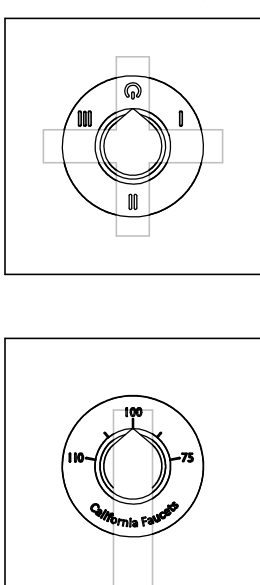

California Faucets®

StyleTherm Vista™

StyleTherm Vista™ Trim Only With 3-Way Outlet

Features

- 25+ artisan finishes including 10+ PVD finishes
- All brass construction
- 3-way outlet non-shared or shared cartridge provided (shared outlets between 1/2 and 2/3 only)
- Can be mounted vertically or horizontally
- Uses Rough THX-R (sold separately)

TO-THF3-XX-ZZ
TO-THF3S-XX-ZZ
TO-THFF3-XX-ZZ
TO-THFF3S-XX-ZZ

TO-THF3-66 shown

TO-THFF3-66 shown

Codes/Standards Applicable

Product meets or exceeds the following:

- ASME A112.18.1/CSA B125.1
- ASSE 1016

| XX | A | B | C | D |
|-----|---------------|--------------|-------------|--------------|
| 39 | 7/8" [21] | 1-7/16" [39] | 7/8" [21] | 1-7/16" [39] |
| 40 | 2-3/16" [55] | 1-3/8" [34] | 1-1/4" [32] | 1-3/8" [34] |
| 40X | 1-1/4" [32] | 1-3/8" [34] | 1-1/4" [32] | 1-3/8" [34] |
| 41 | 3-11/16" [93] | 1-1/2" [39] | 1-1/2" [38] | 15/16" [24] |
| 45 | 3" [76] | 1" [25] | 1-3/8" [35] | 7/8" [22] |
| 45X | 1-3/8" [35] | 7/8" [22] | 1-3/8" [35] | 7/8" [22] |
| 62 | 1-3/8" [35] | 1-5/8" [41] | 1-3/8" [35] | 1-5/8" [41] |
| 65 | 1-3/8" [35] | 1-1/8" [29] | 1-3/8" [35] | 1-1/8" [29] |
| 66 | 2-1/4" [57] | 1-5/16" [33] | 1-3/8" [35] | 1-1/8" [29] |
| 70 | 2-3/4" [70] | 13/16" [21] | 1-1/4" [32] | 1-3/8" [34] |
| 74 | 3" [76] | 1-1/2" [37] | 1-1/2" [38] | 15/16" [24] |
| 77 | 2-3/4" [70] | 5/8" [16] | 1-3/8" [35] | 7/8" [22] |
| E3 | 2-3/4" [70] | 1-3/8" [35] | 1-1/4" [32] | 1-3/8" [34] |
| E4 | 2-3/4" [70] | 1-3/16" [30] | 1-1/4" [32] | 1-3/8" [34] |
| E5 | 2-3/4" [70] | 1-3/16" [30] | 1-1/4" [32] | 1-3/8" [34] |

Vertical Mounting

Horizontal Mounting

Vertical Mounting

Horizontal Mounting

Specifications subject to change without notice

Dimensions are inches, rounded to 1/16"
[Dimensions in brackets are mm, rounded to 1mm]