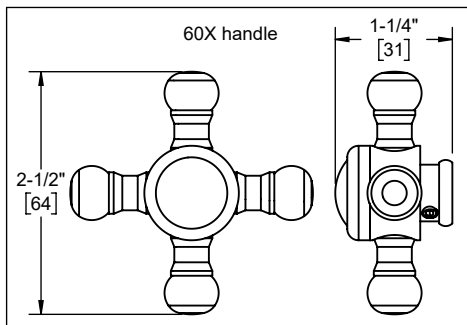

California Faucets®

Del Mar™

StyleTherm® Trim Only

Features

- 25+ artisan finishes including 10+ PVD finishes
- All brass construction
- 100° F safety stop button with manual override
- Engraved brass temperature ring
- Separate, single, or dual integral volume control

TO-THC1L-60X
TO-THC2L-60
TO-THC2L-60-XX
TO-THC2L-60X

TO-THCN-60
TO-THCN-60-XX
TO-THCN-60X
TO-THC1L-60
TO-THC1L-60-XX

TO-THCN-60 shown

TO-THC1L-60 shown

TO-THC2L-60 shown

Codes/Standards Applicable

Product meets or exceeds the following:

Specifications subject to change without notice

Dimensions are inches, rounded to 1/16"
[Dimensions in brackets are mm, rounded to 1mm]