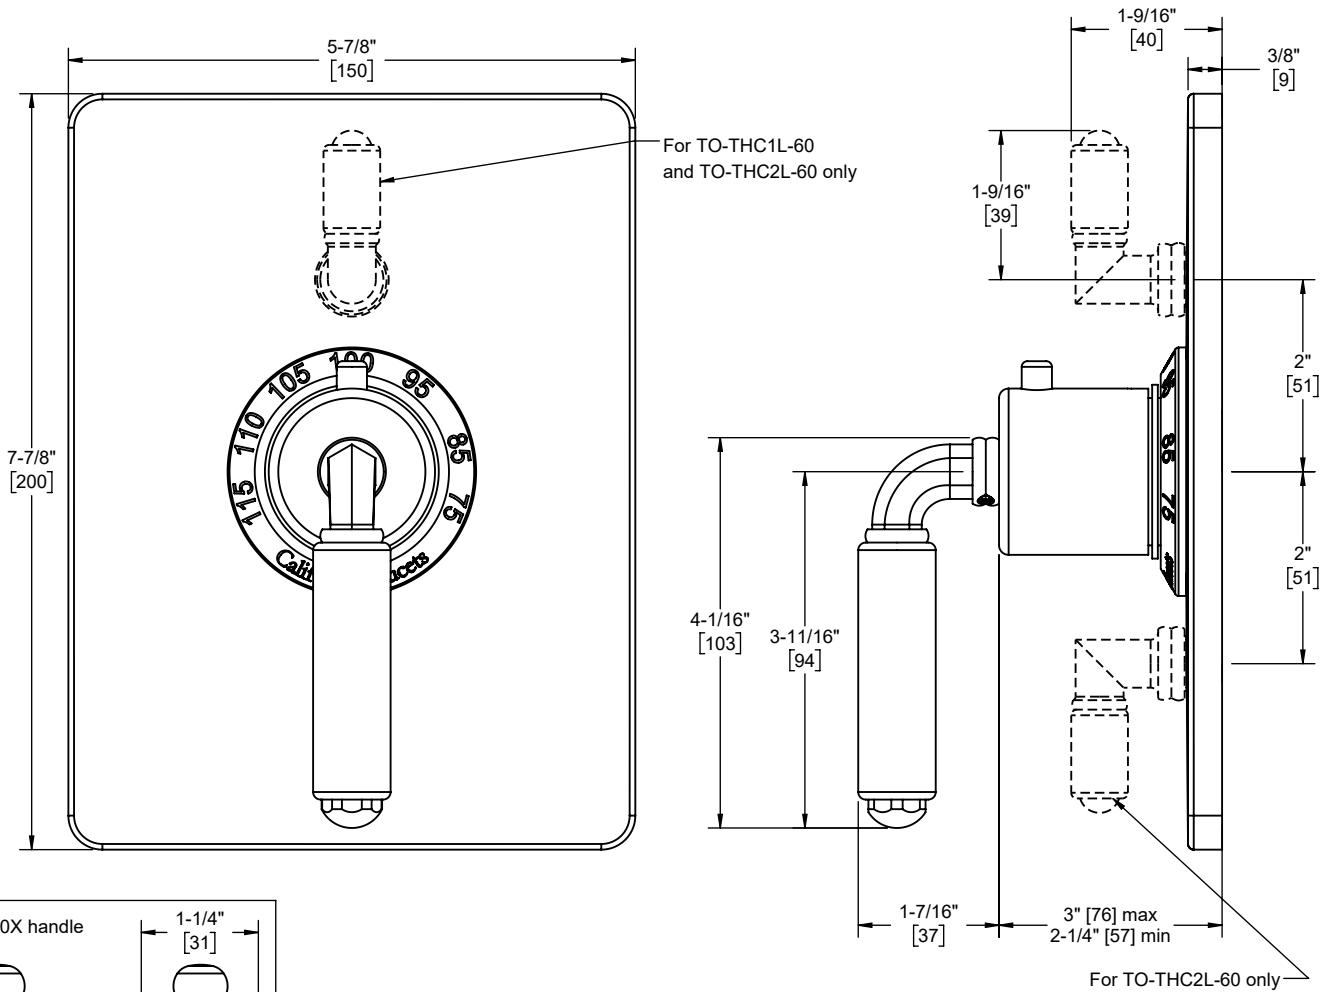

California Faucets®

Del Mar™

StyleTherm® Trim Only

Features

- 25+ artisan finishes including 10+ PVD finishes
- All brass construction
- 100° F safety stop button with manual override
- Engraved brass temperature ring
- Separate, single, or dual integral volume control

TO-THC1L-60X
TO-THC2L-60
TO-THC2L-60-XX
TO-THC2L-60X

TO-THCN-60
TO-THCN-60-XX
TO-THCN-60X
TO-THC1L-60
TO-THC1L-60-XX

TO-THCN-60 shown

TO-THC1L-60 shown

TO-THC2L-60 shown

Codes/Standards Applicable

Product meets or exceeds the following:

- ASME A112.18.1/CSA B125.1
- ASSE 1016
- ADA compliant

-XX	Insert Styles
ADC	Black Powdercoat
RD	Red Powdercoat
WP	White Porcelain
PP	Pink Porcelain
OP	Orange Porcelain
YP	Yellow Porcelain
BP	Blue Porcelain

Specifications subject to change without notice

Dimensions are inches, rounded to 1/16"
[Dimensions in brackets are mm, rounded to 1mm]