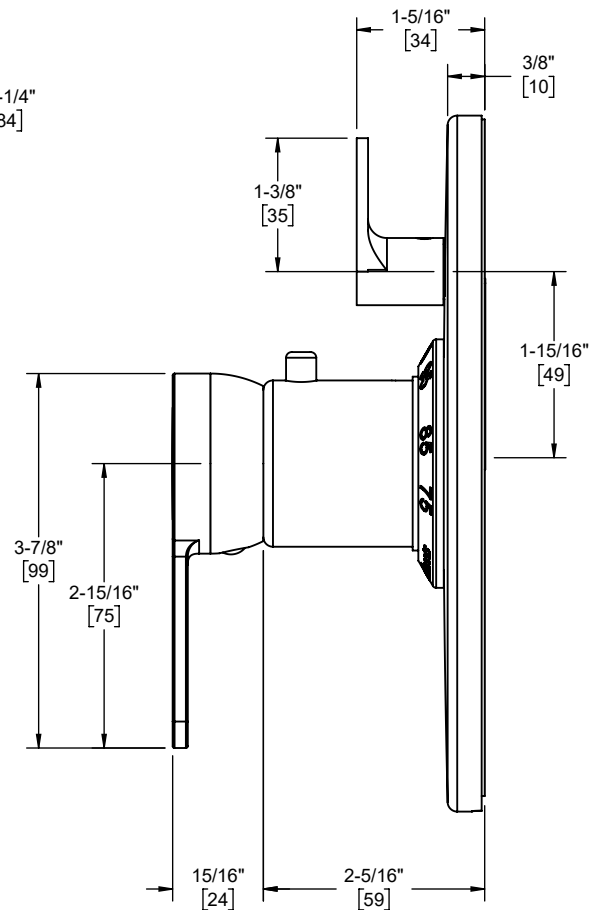

TO-TH1L-87  
TO-TH1L-87-XX

TO-TH1L-87-BG shown

**Codes/Standards Applicable**

Product meets or exceeds the following:

- ASME A112.18.1/CSA B125.1
- ASSE 1016
- ADA compliant

XX = Denotes handle style

-XX	INSERT STYLE
BG	BLACK GLASS
BKS	BLACK MARBLE
WS	WHITE MARBLE
RS	RED JASPER
GS	GREEN AVENTURINE
BS	BLUE SODALITE
TES	TIGER EYE

Specifications subject to change without notice

Dimensions are inches, rounded to 1/16"  
[Dimensions in brackets are mm, rounded to 1mm]