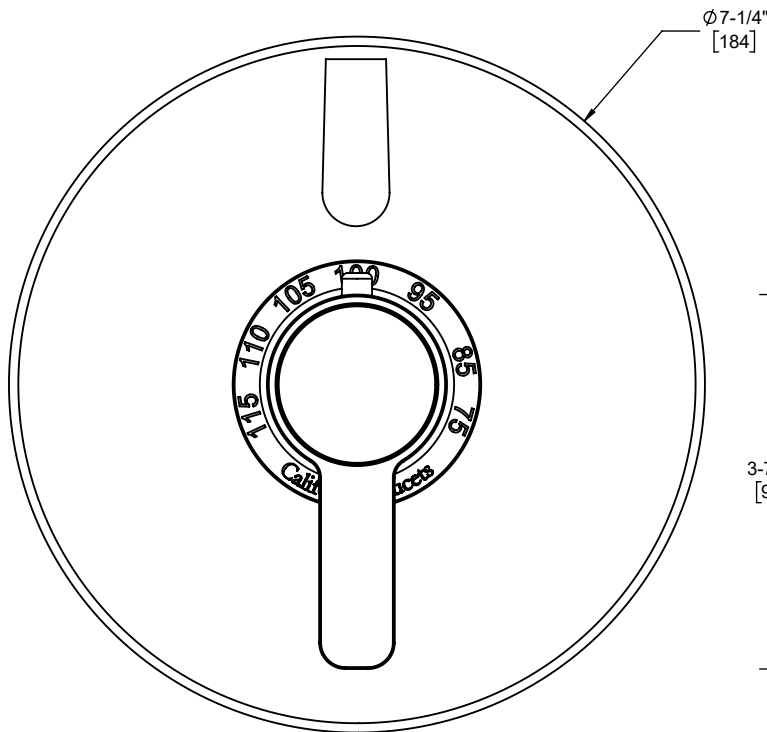

California Faucets®

**Capitola™**

StyleTherm® Trim Only With Single Volume Control

**Features**

- 25+ artisan finishes including 10+ PVD finishes
- All brass construction
- 100° F safety stop button with manual override
- Engraved brass temperature ring
- Single integral volume control

TO-TH1L-87  
TO-TH1L-87-XX

TO-TH1L-87-BG shown

**Codes/Standards Applicable**

Product meets or exceeds the following:

- ASME A112.18.1/CSA B125.1
- ASSE 1016
- ADA compliant

XX = Denotes handle style

-XX	INSERT STYLE
BG	BLACK GLASS
BKS	BLACK MARBLE
WS	WHITE MARBLE
RS	RED JASPER
GS	GREEN AVENTURINE
BS	BLUE SODALITE
TES	TIGER EYE

Specifications subject to change without notice

Dimensions are inches, rounded to 1/16"  
[Dimensions in brackets are mm, rounded to 1mm]