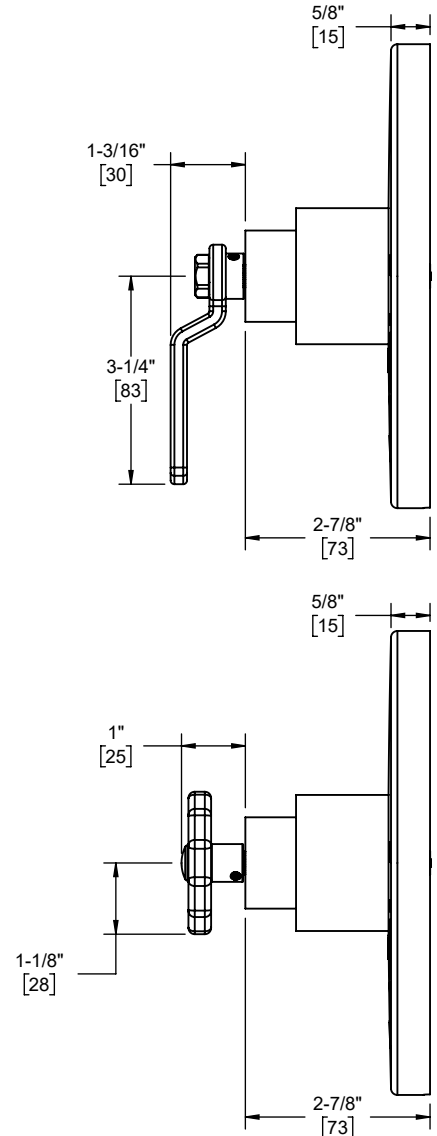

## California Faucets® Pressure Balance Trim Only - Integral Dual Non-Shared Outlet

### Features

- Available in 28 finishes including 13 PVD finishes
- All brass construction
- Controls two independent outlet devices (e.g. tub/shower or shower/handshower)
- Single-handle with markings for dual outlets
- screwless faceplate
- 7-1/4" round faceplate

TO-PB2L-80  
TO-PB2L-80W  
TO-PB2L-80WB  
TO-PB2L-80WR

(TO-PB2L-80 SHOWN)

(TO-PB2L-80W SHOWN)

### Codes/Standards

Product meets or exceeds the following:

- ASME A112.18.1/CSA B125.1
- ASSE 1016
- ADA compliant lever hand only

Dimensions are inches, rounded to 1/16"  
[Dimensions in brackets are mm, rounded to 1mm]