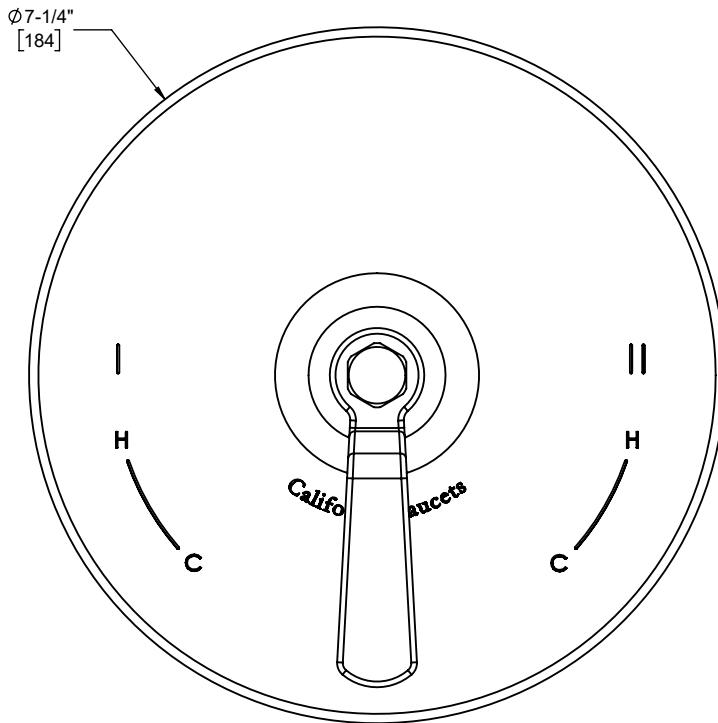

## California Faucets® Pressure Balance Trim Only - Integral Dual Non-Shared Outlet

### Features

- Available in 28 finishes including 13 PVD finishes
- All brass construction
- Controls two independent outlet devices (e.g. tub/shower or shower/handshower)
- Single-handle with markings for dual outlets
- screwless faceplate
- 7-1/4" round faceplate

TO-PB2L-80  
TO-PB2L-80W  
TO-PB2L-80WB  
TO-PB2L-80WR

(TO-PB2L-80 SHOWN)

(TO-PB2L-80W SHOWN)

### Codes/Standards

Product meets or exceeds the following:

- ASME A112.18.1/CSA B125.1
- ASSE 1016
- ADA compliant lever hand only

Dimensions are inches, rounded to 1/16"  
[Dimensions in brackets are mm, rounded to 1mm]