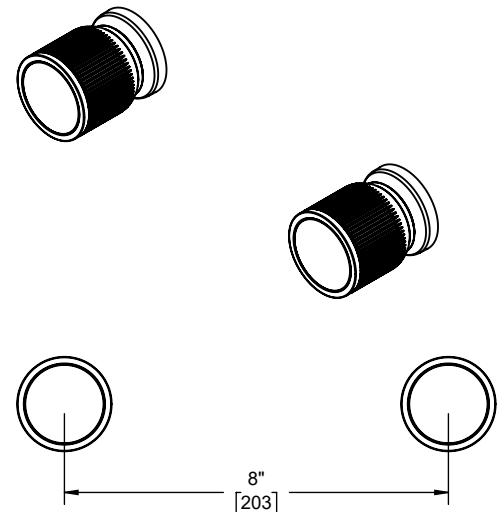

California Faucets®

**Capitola™**

Wall Handle Trim

**Features**

- 25+ artisan finishes including 10+ PVD finishes
- All brass construction

TO-87-W-BG shown

TO-87P-W-BG

- TO-87-W
- TO-87-W-XX
- TO-87P-W
- TO-87P-W-XX
- TO-8706L
- TO-8706L-XX
- TO-8706PL
- TO-8706PL-XX

XX = Denotes handle style

**Codes/Standards Applicable**

Product meets or exceeds the following:

- ASME A112.18.1/CSA B125.1
- ADA compliant

TO-87-W shown

TO-87P-W shown

-XX	INSERT STYLE
BG	BLACK GLASS
BKS	BLACK MARBLE
WS	WHITE MARBLE
RS	RED JASPER
GS	GREEN AVENTURINE
BS	BLUE SODALITE
TES	TIGER EYE

TO-8706L shown

TO-8706PL shown

Dimensions are inches, rounded to 1/16"  
[Dimensions in brackets are mm, rounded to 1mm]

Specifications subject to change without notice