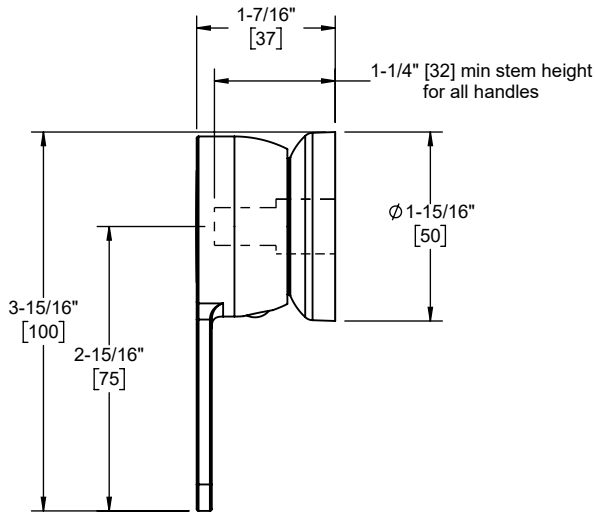

California Faucets®

**Capitola™**

Wall Handle Trim

**Features**

- 25+ artisan finishes including 10+ PVD finishes
- All brass construction

TO-87-W-BG shown

TO-87P-W-BG

- TO-87-W
- TO-87-W-XX
- TO-87P-W
- TO-87P-W-XX
- TO-8706L
- TO-8706L-XX
- TO-8706PL
- TO-8706PL-XX

XX = Denotes handle style

**Codes/Standards Applicable**

Product meets or exceeds the following:

- ASME A112.18.1/CSA B125.1
- ADA compliant

TO-87-W shown

TO-87P-W shown

-XX	INSERT STYLE
BG	BLACK GLASS
BKS	BLACK MARBLE
WS	WHITE MARBLE
RS	RED JASPER
GS	GREEN AVENTURINE
BS	BLUE SODALITE
TES	TIGER EYE

TO-8706L shown

TO-8706PL shown

Dimensions are inches, rounded to 1/16"  
[Dimensions in brackets are mm, rounded to 1mm]

Specifications subject to change without notice