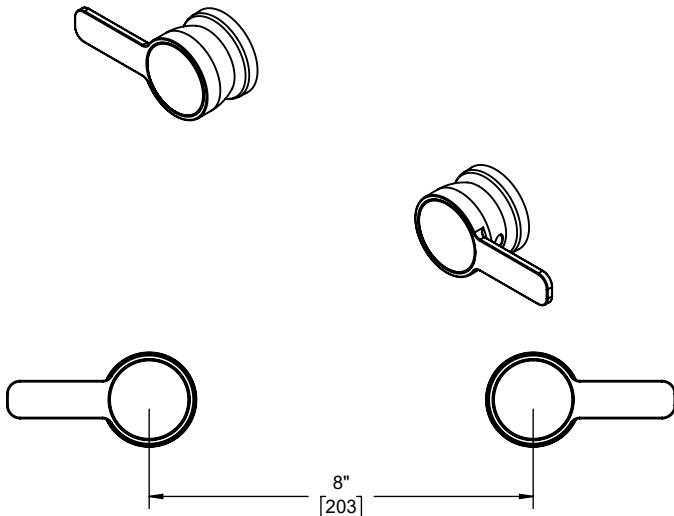

California Faucets®

**Capitola™**

Wall Handle Trim

**Features**

- 25+ artisan finishes including 10+ PVD finishes
- All brass construction

TO-87-W-BG shown

TO-87P-W-BG

- TO-87-W
- TO-87-W-XX
- TO-87P-W
- TO-87P-W-XX
- TO-8706L
- TO-8706L-XX
- TO-8706PL
- TO-8706PL-XX

XX = Denotes handle style

**Codes/Standards Applicable**

Product meets or exceeds the following:

- ASME A112.18.1/CSA B125.1
- ADA compliant

TO-87-W shown

TO-87P-W shown

-XX	INSERT STYLE
BG	BLACK GLASS
BKS	BLACK MARBLE
WS	WHITE MARBLE
RS	RED JASPER
GS	GREEN AVENTURINE
BS	BLUE SODALITE
TES	TIGER EYE

TO-8706L shown

TO-8706PL shown

Dimensions are inches, rounded to 1/16"  
[Dimensions in brackets are mm, rounded to 1mm]

Specifications subject to change without notice