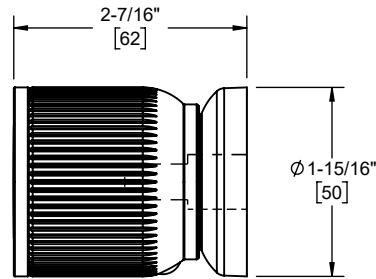

California Faucets®

**Capitola™**

Wall Handle Trim

**Features**

- 25+ artisan finishes including 10+ PVD finishes
- All brass construction

TO-87-W-BG shown

TO-87P-W-BG

- TO-87-W
- TO-87-W-XX
- TO-87P-W
- TO-87P-W-XX
- TO-8706L
- TO-8706L-XX
- TO-8706PL
- TO-8706PL-XX

XX = Denotes handle style

**Codes/Standards Applicable**

Product meets or exceeds the following:

- ASME A112.18.1/CSA B125.1
- ADA compliant

TO-87-W shown

TO-87P-W shown

-XX	INSERT STYLE
BG	BLACK GLASS
BKS	BLACK MARBLE
WS	WHITE MARBLE
RS	RED JASPER
GS	GREEN AVENTURINE
BS	BLUE SODALITE
TES	TIGER EYE

TO-8706L shown

TO-8706PL shown

Dimensions are inches, rounded to 1/16"  
[Dimensions in brackets are mm, rounded to 1mm]

Specifications subject to change without notice