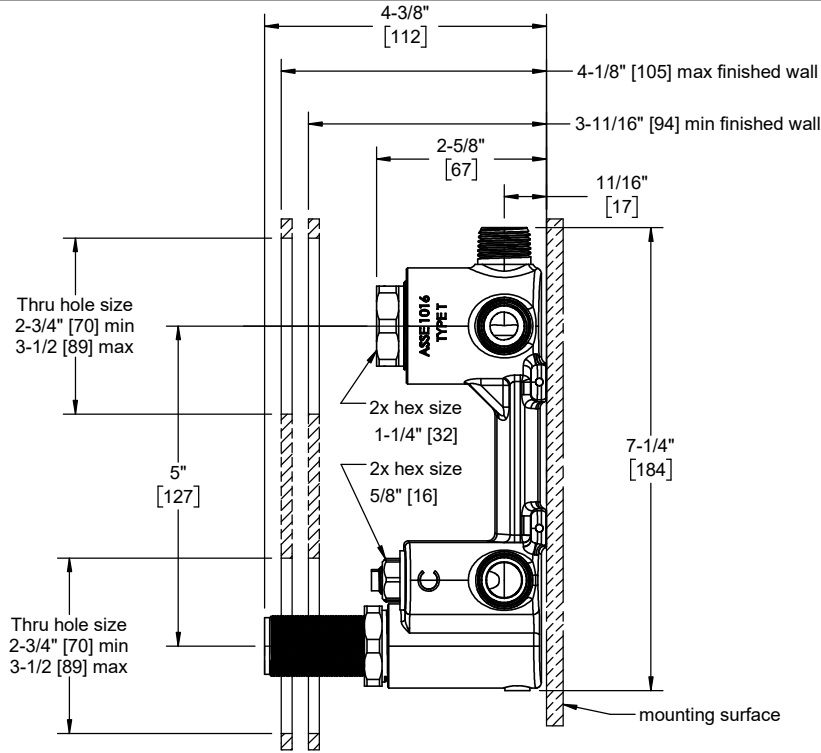

## Features

- Solid forged brass construction
- Max flow rate (cartridge supplied with trim):

Cartridge Outlet	Single Outlet	2 Shared Outlet Total
1-Way	6.7 gpm	n/a
2-Way	6.6 gpm	6.9 gpm
3-Way	6.7 gpm	5.6 gpm

## Codes/Standards Applicable

Product meets or exceeds the following:

- ASME A112.18.1/CSA B125.1
- ASSE 1016

Mudguards not shown

side view

front view

Specifications subject to change without notice

Dimensions are inches, rounded to 1/16"  
[Dimensions in brackets are mm, rounded to 1mm]