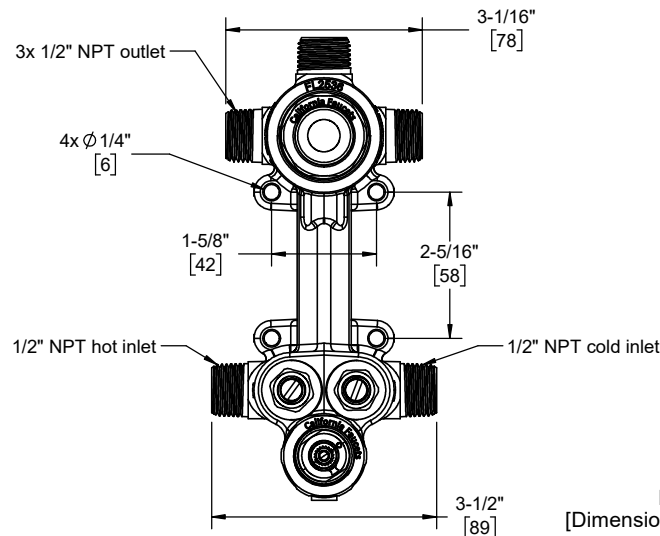

## Features

- Solid forged brass construction
- Max flow rate (cartridge supplied with trim):

Cartridge Outlet	Single Outlet	2 Shared Outlet Total
1-Way	6.7 gpm	n/a
2-Way	6.6 gpm	6.9 gpm
3-Way	6.7 gpm	5.6 gpm

## Codes/Standards Applicable

Product meets or exceeds the following:

- ASME A112.18.1/CSA B125.1
- ASSE 1016

Mudguards not shown

side view

front view

Specifications subject to change without notice

Dimensions are inches, rounded to 1/16"  
[Dimensions in brackets are mm, rounded to 1mm]