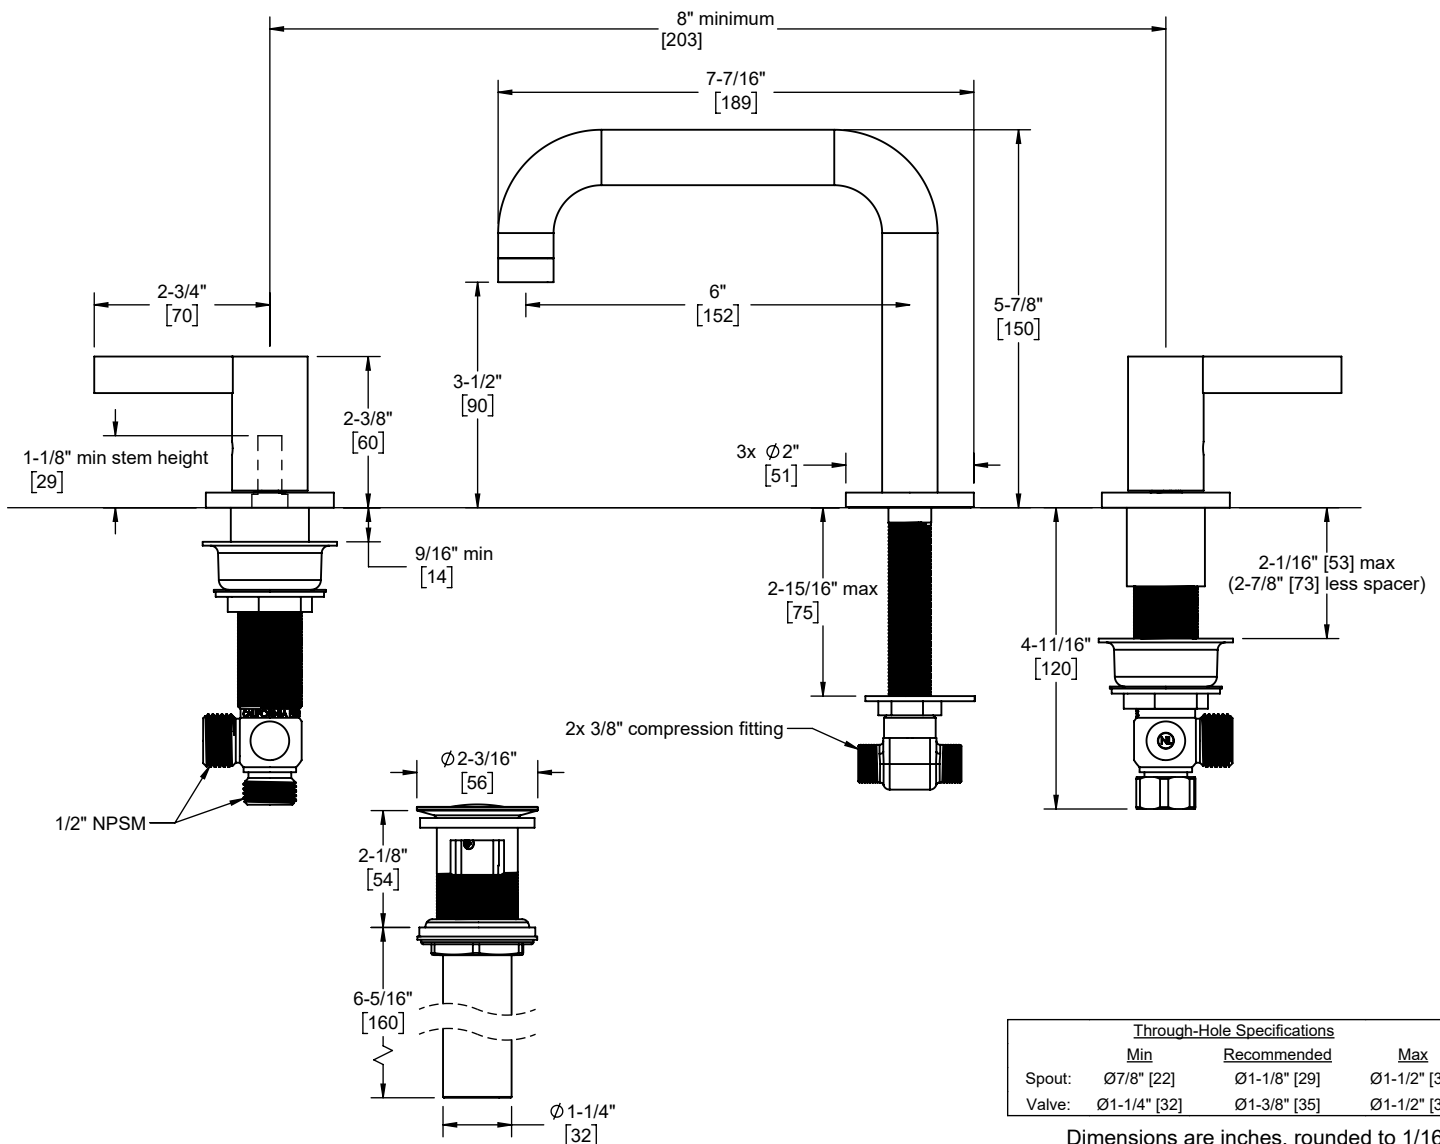

California Faucets®

**Bel Canto®**

Widespread Lavatory Faucet

E302Q

**Features**

- 25+ artisan finishes including 12 PVD finishes
- All brass construction
- 1/4 turn ceramic disc cartridge(s)
- Flexible braided hoses for ease of installation
- $\Phi$  1-1/4" all brass touch style pop up drain assembly
- 1.2gpm (4.5 L/min) max flow rate

**Codes/Standards Applicable**

Product meets or exceeds the following:

- ASME A112.18.1/CSA B125.1
- NSF 61, NSF 372, CEC & DOE
- EPA WaterSense
- Commonwealth of MA
- ADA compliant

	Through-Hole Specifications		
	Min	Recommended	Max
Spout:	$\Phi$ 7/8" [22]	$\Phi$ 1-1/8" [29]	$\Phi$ 1-1/2" [38]
Valve:	$\Phi$ 1-1/4" [32]	$\Phi$ 1-3/8" [35]	$\Phi$ 1-1/2" [38]

Dimensions are inches, rounded to 1/16"  
[Dimensions in brackets are mm, rounded to 1mm]

Specifications subject to change without notice