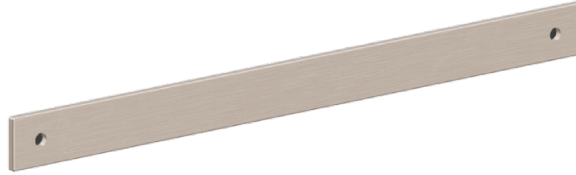

### Features

- 25+ artisan finishes including 10+ PVD finishes
- All brass construction
- Includes all mounting hardware

9483BR-12  
9483BR-18  
9483BR-24

9483BR-12 shown

### Codes/Standards Applicable

Product meets or exceeds the following:

- None applicable

SKU	A	B
9483BR-12	12" [305]	14" [355]
9483BR-18	18" [457]	20" [507]
9483BR-24	24" [610]	26" [660]