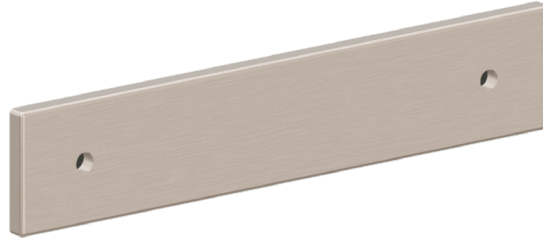

Features

- 25+ artisan finishes including 10+ PVD finishes
- All brass construction
- Includes all mounting hardware

9482BR-04
 9482BR-06
 9482BR-08

Codes/Standards Applicable

Product meets or exceeds the following:

- None applicable

9482BR-04 shown

SKU	A	B
9482BR-04	4" [102]	5-1/4" [133]
9482BR-06	6" [152]	7-1/4" [184]
9482BR-08	8" [203]	9-1/4" [235]