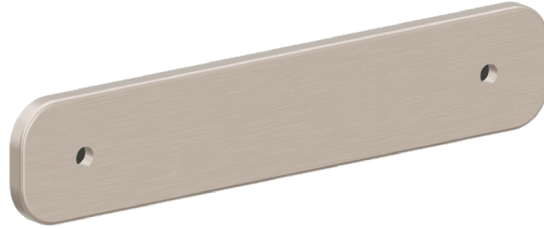

Features

- 25+ artisan finishes including 10+ PVD finishes
- All brass construction
- Includes all mounting hardware

9482BQ-04
 9482BQ-06
 9482BQ-08

9482BQ-04 shown

Codes/Standards Applicable

Product meets or exceeds the following:

- None applicable

SKU	A	B
9482BQ-04	4" [102]	5-1/4" [133]
9482BQ-06	6" [152]	7-1/4" [184]
9482BQ-08	8" [203]	9-1/4" [235]