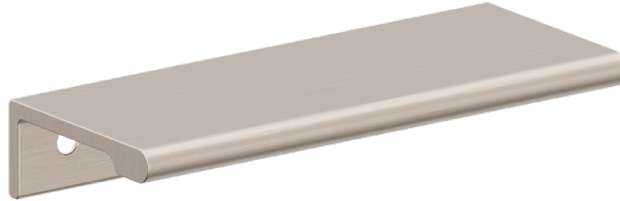

### Features

- 25+ artisan finishes including 10+ PVD finishes
- All brass construction
- Includes all mounting hardware

9482-H07-02  
 9482-H07-04  
 9482-H07-06  
 9482-H07-08  
 9482-H07-10

9482-H07-06 shown

### Codes/Standards Applicable

Product meets or exceeds the following:

- None applicable

SKU	A	B
9482-H07-02	2" [51]	1-3/16" [30]
9482-H07-04	4" [102]	3-3/16" [81]
9482-H07-06	6" [152]	5-3/16" [132]
9482-H07-08	8" [203]	7-3/16" [183]
9482-H07-10	10" [254]	9-3/16" [233]