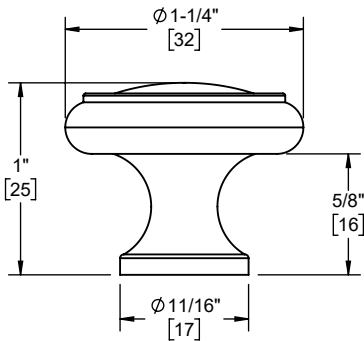

Features

- 25+ artisan finishes including 10+ PVD finishes
- All brass construction
- Includes all mounting hardware

9480-H06D
9480-H06S
9482-H06C-03

9482-H06C-03 shown

Codes/Standards Applicable

Product meets or exceeds the following:

- None applicable

9480-H06D shown

9480-H06S shown

9482-H06C-03

9480-H06D

9480-H06S