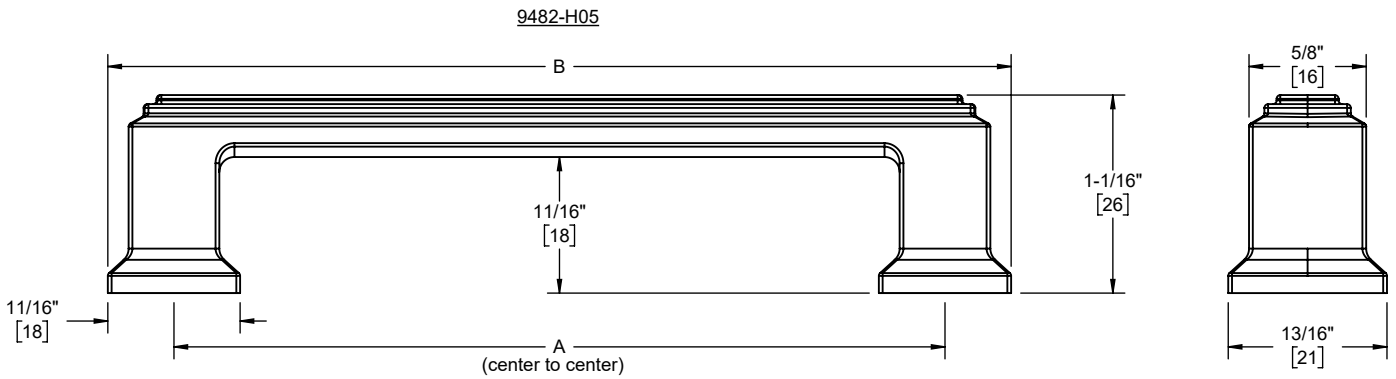

Features

- 25+ artisan finishes including 10+ PVD finishes
- All brass construction
- Includes all mounting hardware

9482-H05-04 shown

9480-H05T
9482-H05-04
9482-H05-06
9482-H05-08

Codes/Standards Applicable

Product meets or exceeds the following:

- None applicable

9480-H05T shown

SKU	A	B
9482-H05-04	4" [102]	4-11/16" [120]
9482-H05-06	6" [152]	6-11/16" [170]
9482-H05-08	8" [203]	8-11/16" [221]