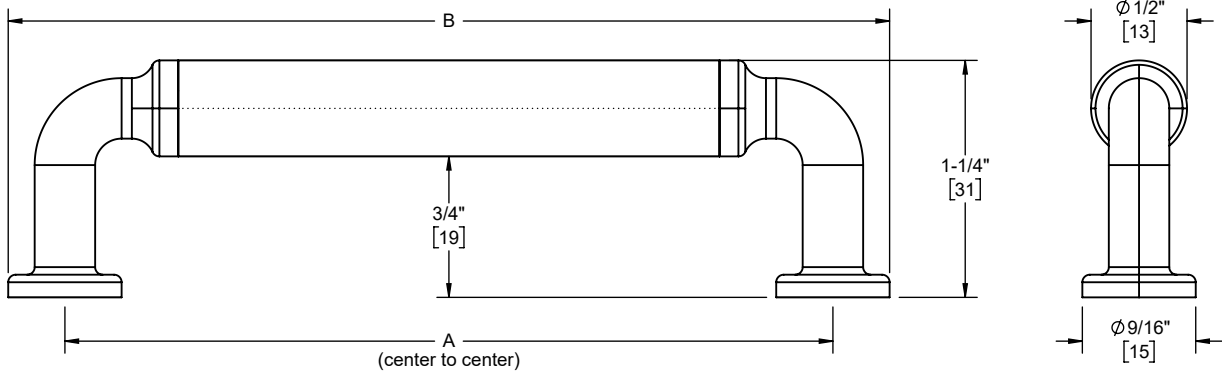

Features

- 25+ artisan finishes including 10+ PVD finishes
- All brass construction
- Includes all mounting hardware

9480-H03S
9482-H04S-04
9482-H04S-06
9482-H04S-08

9482-H04S-04 shown

9480-H03S shown

Codes/Standards Applicable

Product meets or exceeds the following:

- None applicable

9482-H04S

SKU	A	B
9482-H04S-04	4" [102]	4-9/16" [117]
9482-H04S-06	6" [152]	6-9/16" [167]
9482-H04S-08	8" [203]	8-9/16" [217]

9480-H03S