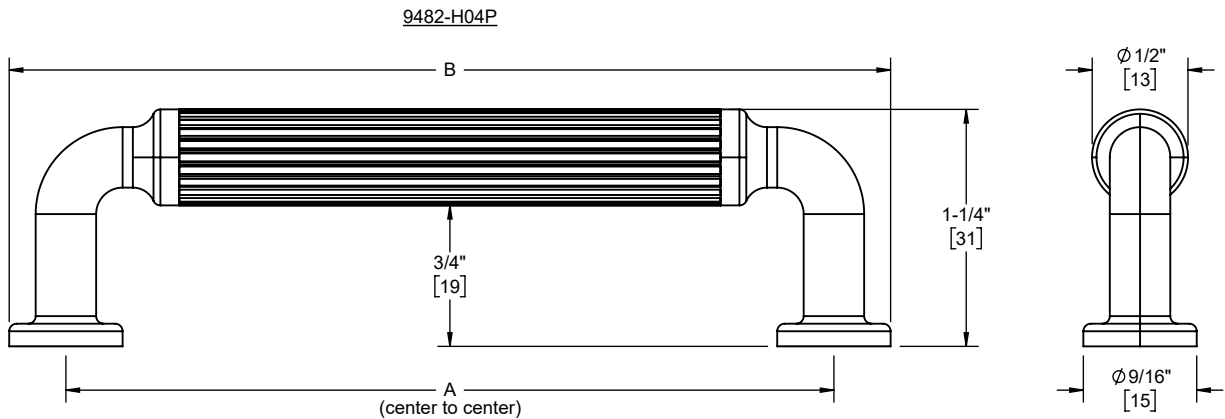

Features

- 25+ artisan finishes including 10+ PVD finishes
- All brass construction
- Includes all mounting hardware

9480-H01P
 9482-H04P-04
 9482-H04P-06
 9482-H04P-08

9482-H04P-04 shown

9480-H01P shown

Codes/Standards Applicable

Product meets or exceeds the following:

- None applicable

SKU	A	B
9482-H04P-04	4" [102]	4-9/16" [117]
9482-H04P-06	6" [152]	6-9/16" [167]
9482-H04P-08	8" [203]	8-9/16" [217]