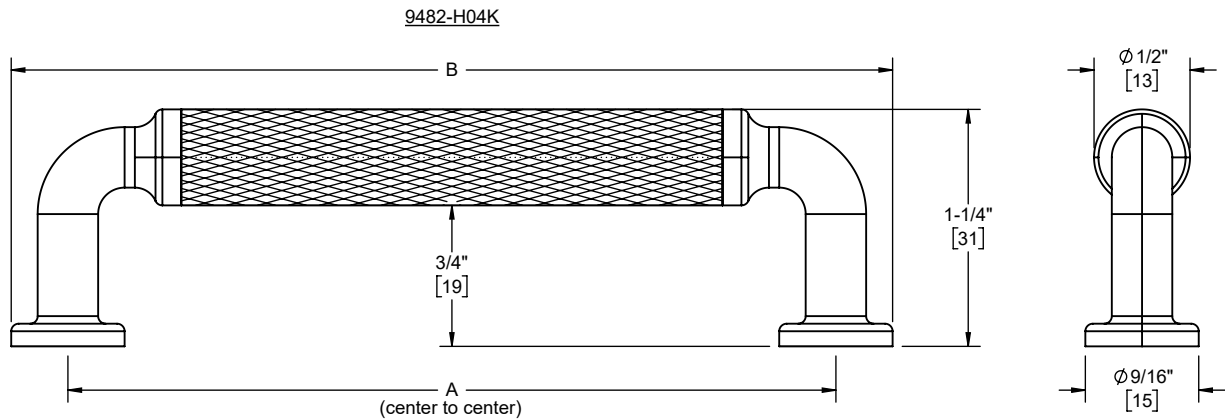

Features

- 25+ artisan finishes including 10+ PVD finishes
- All brass construction
- Includes all mounting hardware

9480-H01K
9482-H04K-04
9482-H04K-06
9482-H04K-08

9482-H04K-04 shown

9480-H01K shown

Codes/Standards Applicable

Product meets or exceeds the following:

- None applicable

SKU	A	B
9482-H04K-04	4" [102]	4-9/16" [117]
9482-H04K-06	6" [152]	6-9/16" [167]
9482-H04K-08	8" [203]	8-9/16" [217]