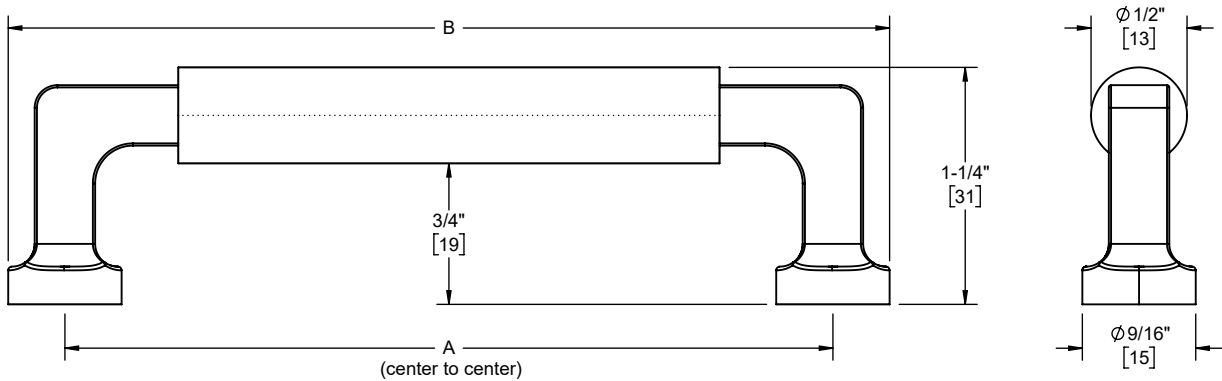

Features

- 25+ artisan finishes including 10+ PVD finishes
- All brass construction
- Includes all mounting hardware

9480-H03S
9482-H03S-04
9482-H03S-06
9482-H03S-08

9482-H03S-04 shown

9480-H03S shown

Codes/Standards Applicable

Product meets or exceeds the following:

- None applicable

9482-H03S

SKU	A	B
9482-H03S-04	4" [102]	4-9/16" [117]
9482-H03S-06	6" [152]	6-9/16" [167]
9482-H03S-08	8" [203]	8-9/16" [217]

9480-H03S