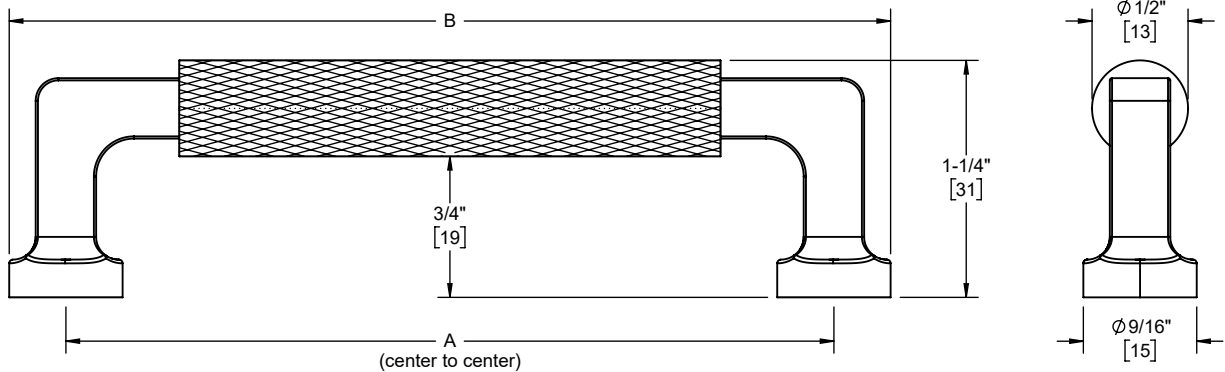

Features

- 25+ artisan finishes including 10+ PVD finishes
- All brass construction
- Includes all mounting hardware

9480-H01K
9482-H03K-04
9482-H03K-06
9482-H03K-08

9482-H03K-04 shown

9480-H01K shown

Codes/Standards Applicable

Product meets or exceeds the following:

- None applicable

9482-H03K

SKU	A	B
9482-H03K-04	4" [102]	4-9/16" [117]
9482-H03K-06	6" [152]	6-9/16" [167]
9482-H03K-08	8" [203]	8-9/16" [217]

9480-H01K