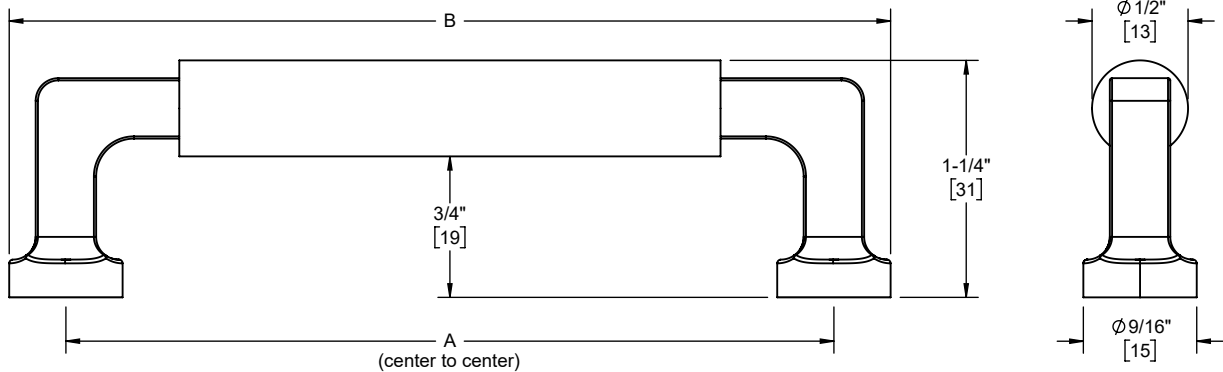

**Features**

- 25+ artisan finishes including 10+ PVD finishes
- All brass construction
- Includes all mounting hardware

**9480-H01H**  
**9482-H03H-04**  
**9482-H03H-06**  
**9482-H03H-08**

9482-H03H-04 shown

9480-H01H shown

**Codes/Standards Applicable**

Product meets or exceeds the following:

- None applicable

9482-H03H

SKU	A	B
9482-H03H-04	4" [102]	4-9/16" [117]
9482-H03H-06	6" [152]	6-9/16" [167]
9482-H03H-08	8" [203]	8-9/16" [217]