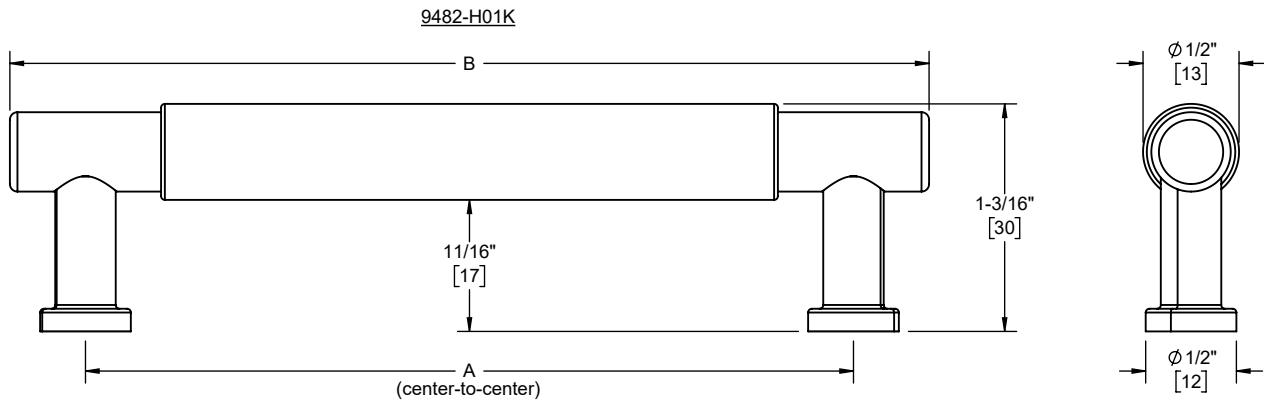

Features

- 25+ artisan finishes including 10+ PVD finishes
- All brass construction
- Includes all mounting hardware

9480-H01K
 9482-H01K-04
 9482-H01K-06
 9482-H01K-08

9482-H01K-04 shown

9480-H01K shown

Codes/Standards Applicable

Product meets or exceeds the following:

- None applicable

SKU	A	B
9482-H01K-04	4" [102]	4-13/16" [122]
9482-H01K-06	6" [152]	6-13/16" [172]
9482-H01K-08	8" [203]	8-13/16" [223]