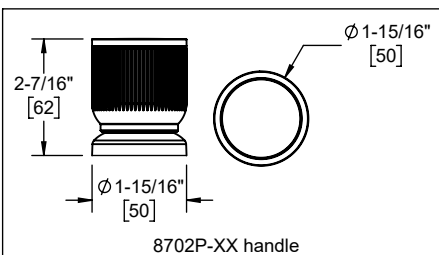

California Faucets®

Capitola®

Widespread Lavatory Faucet

8702
8702-XX
8702P
8702P-XX

Features

- 25+ artisan finishes including 10+ PVD finishes
- All brass construction
- 1/4 turn ceramic disc cartridge(s)
- Flexible braided hoses for ease of installation
- ϕ 1-1/4" all brass touch style pop up drain assembly
- 1.2gpm (4.5 L/min) max flow rate
- Handles are available in Brass, Black Glass, and Natural Stone Inserts

Codes/Standards Applicable

Product meets or exceeds the following:

- ASME A112.18.1/CSA B125.1
- NSF 61, NSF 372, CEC & DOE
- EPA WaterSense
- Commonwealth of MA

8702-BG shown

8702P

XX = Denotes handle insert style

Specifications subject to change without notice

Dimensions are inches, rounded to 1/16"
[Dimensions in brackets are mm, rounded to 1mm]