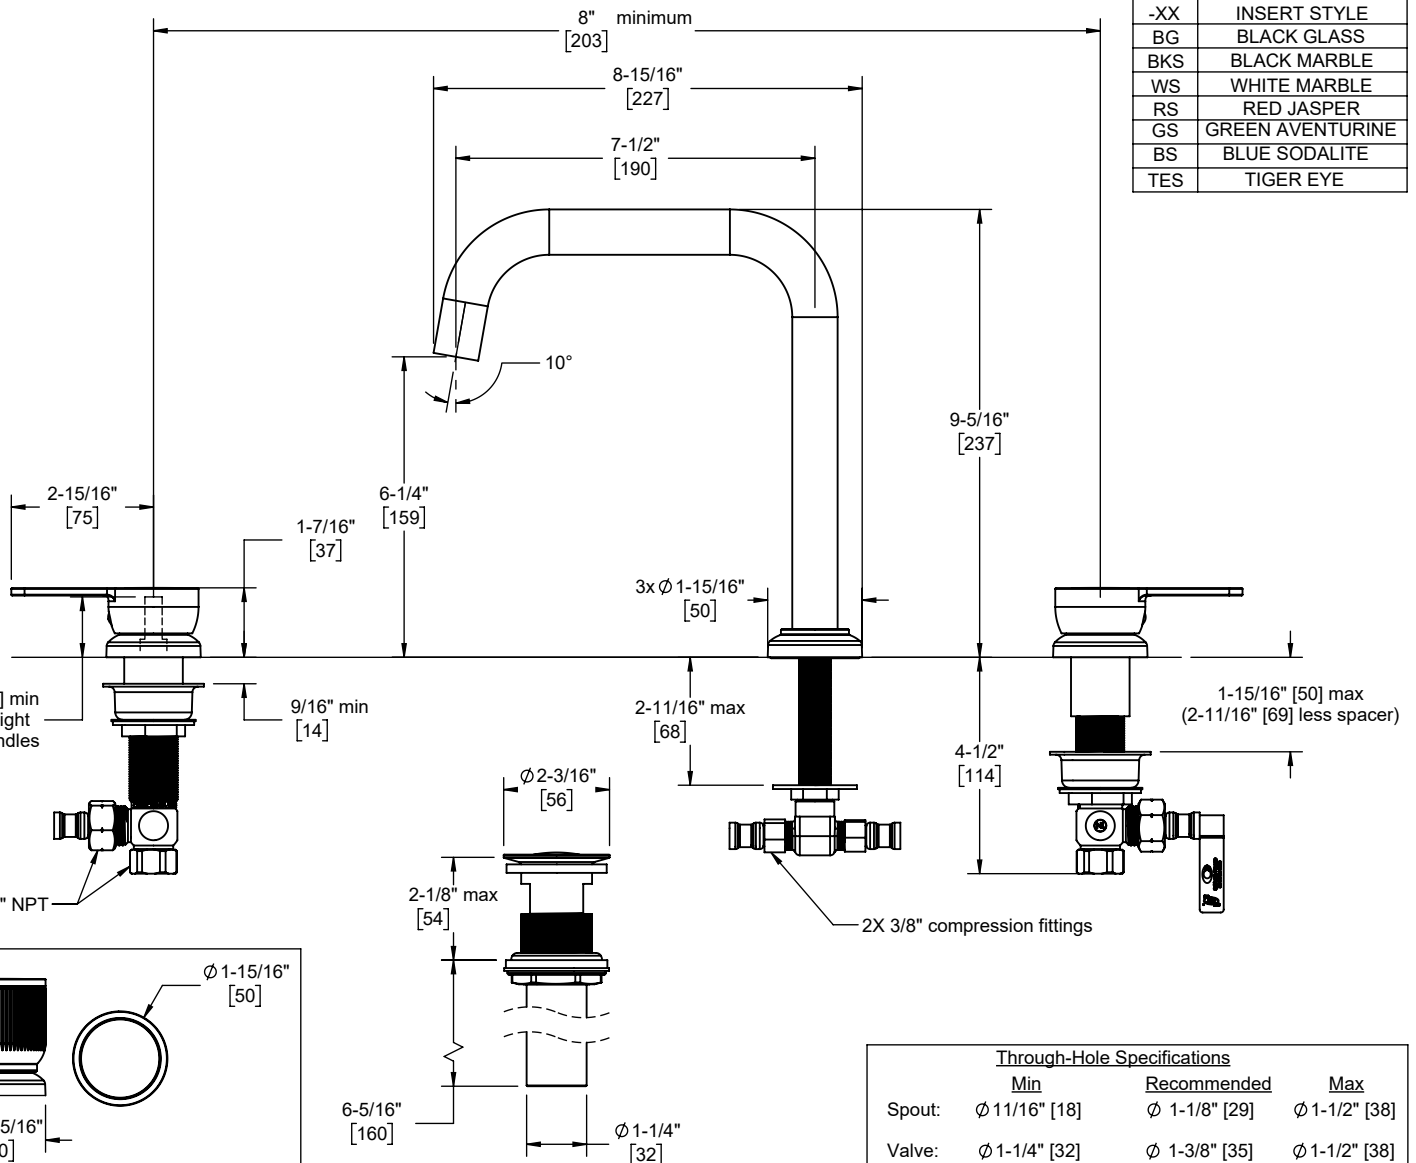

California Faucets®

Capitola®

Widespread Lavatory Faucet

8702
8702-XX
8702P
8702P-XX

Features

- 25+ artisan finishes including 10+ PVD finishes
- All brass construction
- 1/4 turn ceramic disc cartridge(s)
- Flexible braided hoses for ease of installation
- ϕ 1-1/4" all brass touch style pop up drain assembly
- 1.2gpm (4.5 L/min) max flow rate
- Handles are available in Brass, Black Glass, and Natural Stone Inserts

Codes/Standards Applicable

Product meets or exceeds the following:

- ASME A112.18.1/CSA B125.1
- NSF 61, NSF 372, CEC & DOE
- EPA WaterSense
- Commonwealth of MA

8702-BG shown

8702P

XX = Denotes handle insert style

Specifications subject to change without notice

Dimensions are inches, rounded to 1/16"
[Dimensions in brackets are mm, rounded to 1mm]