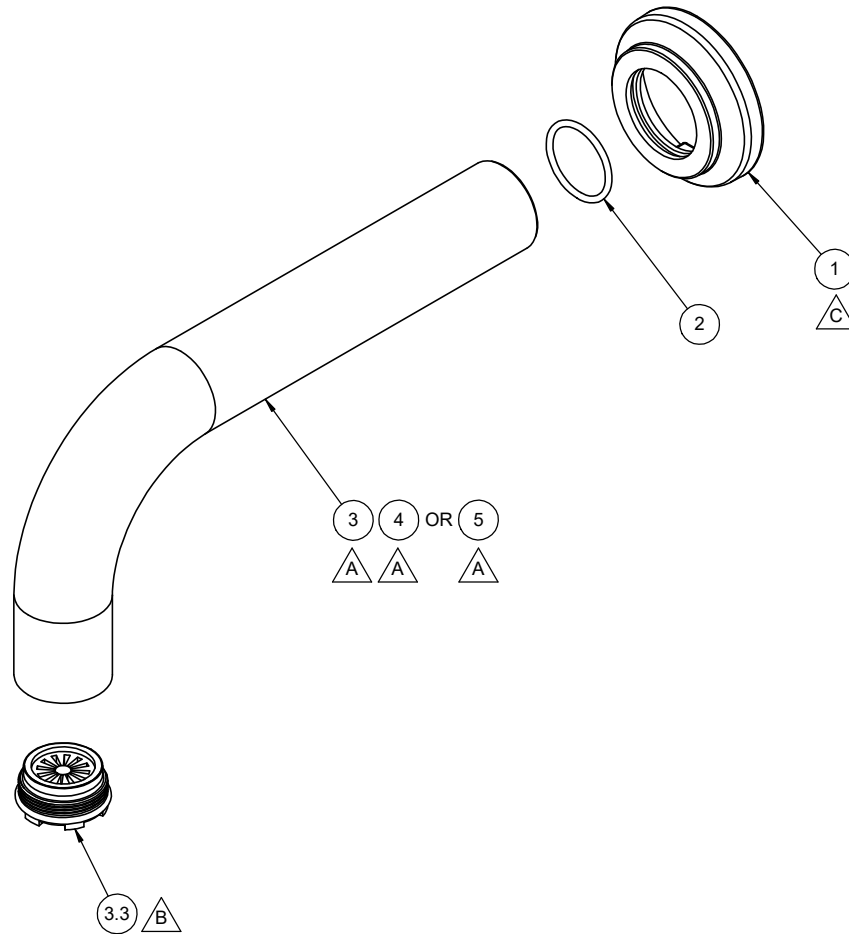

- △ REQUIRES ITEM 3.3
- △ REQUIRES ITEM 6
- △ REQUIRES ITEM 2

To order spare parts add and/or replace as stated below:

SPD- prefix added to part number(s)
-ZZ replaced with finish code (see finish table)
-WW replaced with **-90** (light finish) or **-96** (dark finish)

Ex: **SPD-7-100463-PC** or **SPD-86030-96**

ITEM	PART NO.	DESCRIPTION	QTY
1	11564-ZZ	BASE RING, ART DECO WALL SPOUT	1
2	87233-80	O-RING Ø20.35 X 1.78 (-019) NBR A70 (NSF61-12 & WRAS)	1
for TS-87	3	7-100704-ZZ ASM, 7" Ø26MM CONT. WALL TUB SPT, G2 (incl. 3.3)	1
	3.3	880249-81 INSERT, STD, NEOSTRAHL FULL FLOW - CACHE	1
for D-87	4	7-100705-ZZ ASM, 9" Ø26MM CONT. WALL TUB SPT, G2 (incl. 3.3)	1
for DE-87	5	7-100706-ZZ ASM, 12" Ø26MM CONT. WALL TUB SPT, G2 (incl. 3.3)	1
for ITEM 3.3	6	223473-99 KEY, STD CACHE AERATOR INSERT	1