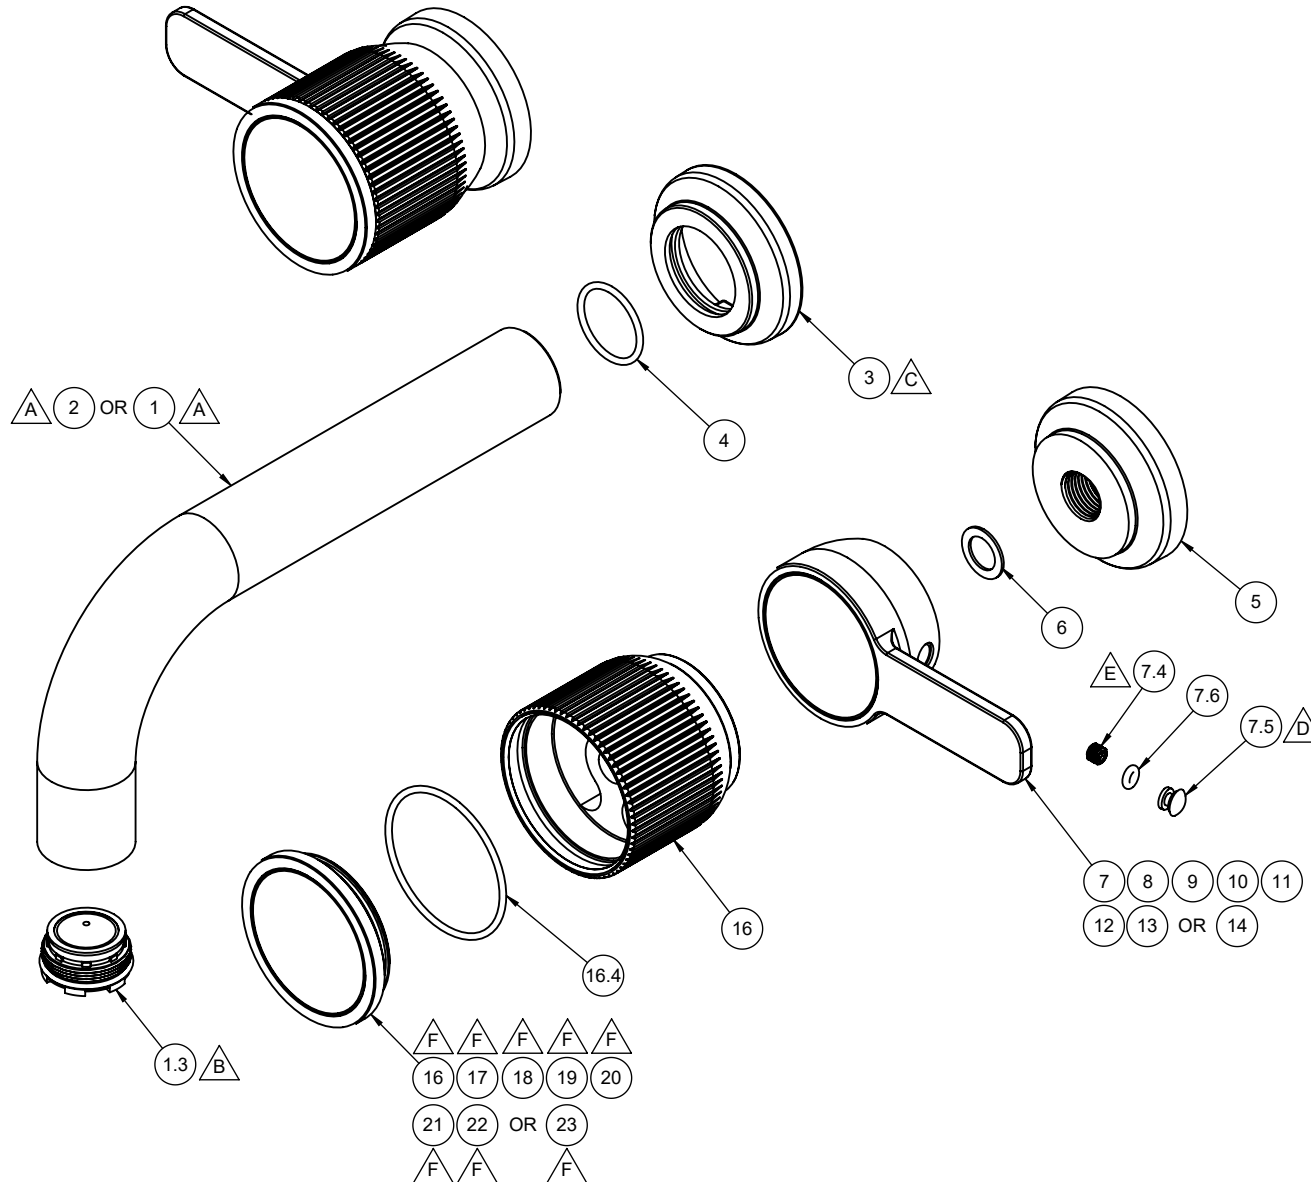

- △ REQUIRES ITEM (1.3)
- △ REQUIRES ITEM (25)
- △ REQUIRES ITEM (4)
- △ REQUIRES ITEM (7.6)
- △ REQUIRES ITEM (24)
- △ REQUIRES ITEM (16.4)

- TO-V8702-7
- TO-V8702-7-BG
- TO-V8702-7-BKS
- TO-V8702-7-WS
- TO-V8702-7-RS
- TO-V8702-7-GS
- TO-V8702-7-BS
- TO-V8702-7-TES
- TO-V8702-9
- TO-V8702-9-BG
- TO-V8702-9-BKS
- TO-V8702-9-WS
- TO-V8702-9-RS
- TO-V8702-9-GS
- TO-V8702-9-BS
- TO-V8702-9-TES
- TO-V8702P-7
- TO-V8702P-7-BG
- TO-V8702P-7-BKS
- TO-V8702P-7-WS
- TO-V8702P-7-RS
- TO-V8702P-7-GS
- TO-V8702P-7-BS
- TO-V8702P-7-TES
- TO-V8702P-9
- TO-V8702P-9-BG
- TO-V8702P-9-BKS
- TO-V8702P-9-WS
- TO-V8702P-9-RS
- TO-V8702P-9-GS
- TO-V8702P-9-BS
- TO-V8702P-9-TES

To order spare parts add and/or replace as stated below:

**SPD-** prefix added to part number(s)  
**-ZZ** replaced with finish code (see finish table)  
**-WW** replaced with **-90** (light finish) or **-96** (dark finish)

Ex: **SPD-7-100463-PC** or **SPD-86030-96**

ITEM	PART NO.	DESCRIPTION	QTY	
for ITEMS 16 to 23	16.4	87175-80	O-RING Ø41.00 X 1.78 (-030) BUNA-N A70	1
for 8702P-BG Series	17	7-100775-BG-ZZ	ASM, ART DECO CYL HDL CAP, BLACK GLASS <i>(incl. 17.4)</i>	2
for 8702P-BKS Series	18	7-100775-BKS-ZZ	ASM, ART DECO CYL HDL CAP, BLACK MARBLE <i>(incl. 17.4)</i>	2
for 8702P-WS Series	19	7-100775-WS-ZZ	ASM, ART DECO CYL HDL CAP, WHITE MARBLE <i>(incl. 17.4)</i>	2
for 8702P-RS Series	20	7-100775-RS-ZZ	ASM, ART DECO CYL HDL CAP, RED JASPER <i>(incl. 17.4)</i>	2
for 8702P-GS Series	21	7-100775-GS-ZZ	ASM, ART DECO CYL HDL CAP, GREEN AVENTURINE <i>(incl. 17.4)</i>	2
for 8702P-BS Series	22	7-100775-BS-ZZ	ASM, ART DECO CYL HDL CAP, BLUE SODALITE <i>(incl. 17.4)</i>	2
for 8702P-TES Series	23	7-100775-TES-ZZ	ASM, ART DECO CYL HDL CAP, TIGER EYE <i>(incl. 17.4)</i>	2
for ITEM 7.4	24	882043-99	KEY, ALLEN, 3/32", BLACK	1
for ITEM 1.3	25	223472-99	KEY, TT CACHE AERATOR INSERT	1