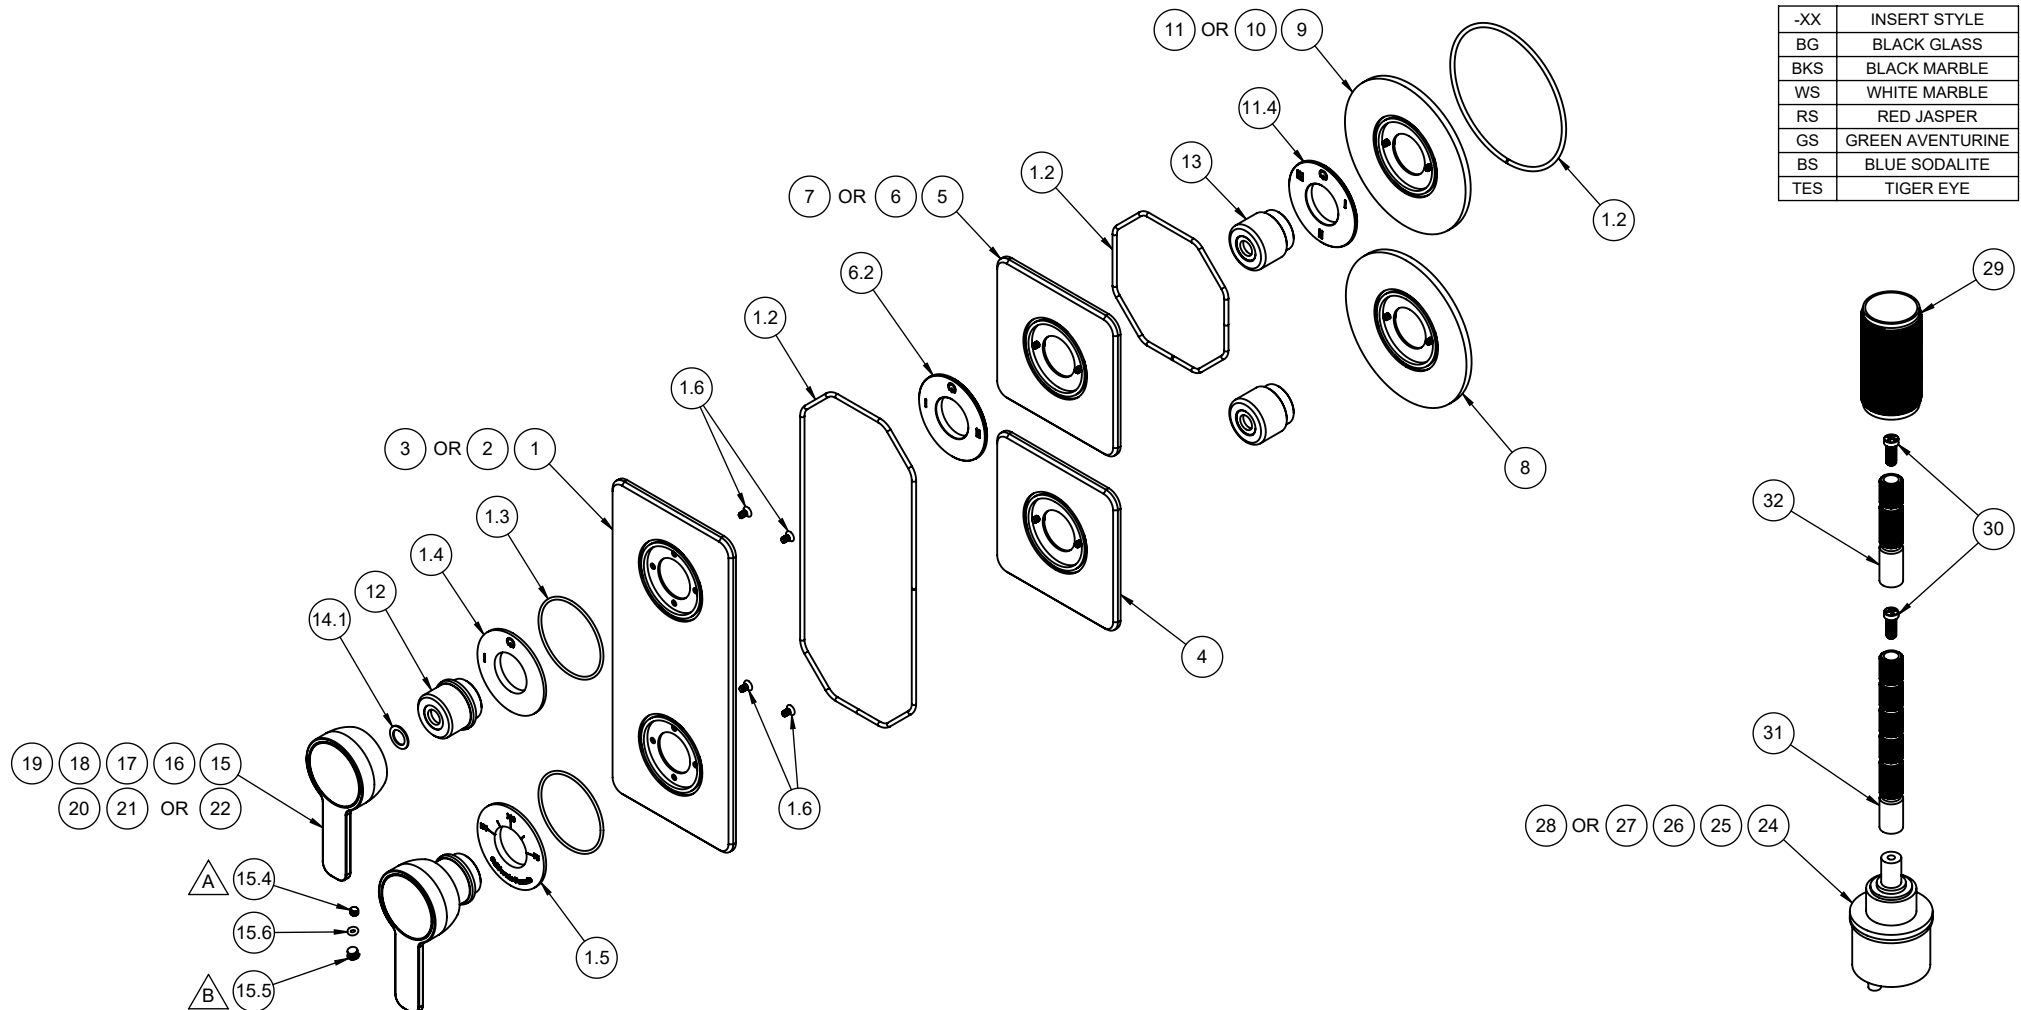

△ REQUIRES ITEM 23

△ REQUIRES ITEM 15.6

TO-THRR1-87
TO-THRR1-87-XX
TO-THRR2-87
TO-THRR2-87-XX
TO-THRR2S-87
TO-THRR2S-87-XX
TO-THRR3-87
TO-THRR3-87-XX
TO-THRR3S-87
TO-THRR3S-87-XX

TO-THQQ1-87
TO-THQQ1-87-XX
TO-THQQ2-87
TO-THQQ2-87-XX
TO-THQQ2S-87
TO-THQQ2S-87-XX
TO-THQQ3-87
TO-THQQ3-87-XX
TO-THQQ3S-87
TO-THQQ3S-87-XX

TO-THQ1-87
TO-THQ1-87-XX
TO-THQ2-87
TO-THQ2-87-XX
TO-THQ2S-87
TO-THQ2S-87-XX
TO-THQ3-87
TO-THQ3-87-XX
TO-THQ3S-87
TO-THQ3S-87-XX

-XX	INSERT STYLE
BG	BLACK GLASS
BKS	BLACK MARBLE
WS	WHITE MARBLE
RS	RED JASPER
GS	GREEN AVENTURINE
BS	BLUE SODALITE
TES	TIGER EYE