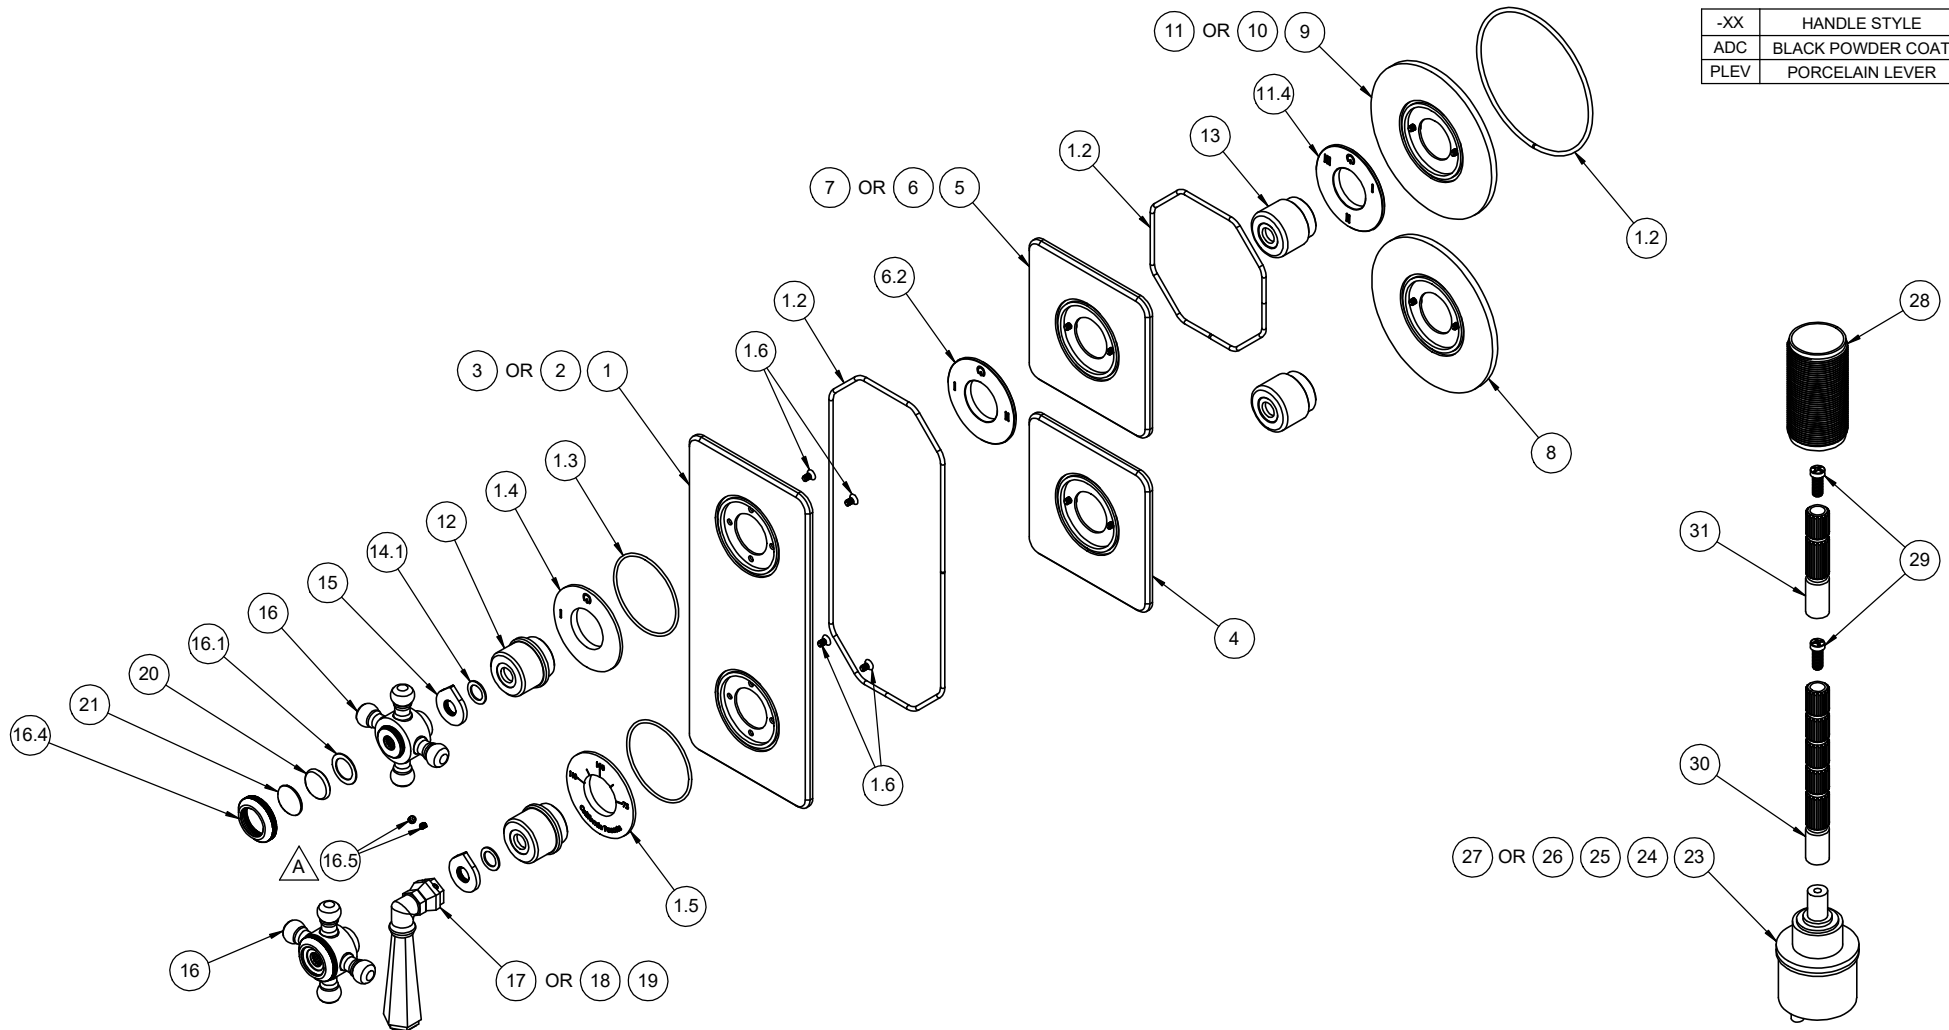

△ REQUIRES ITEM 22

TO-THRR1-47	TO-THQ1-47	TO-THQ1-47	TO-THQ1-47	TO-THRR1-46	TO-THQ1-46	TO-THQ1-46
TO-THRR1-47-MIDX	TO-THQ1-47-MIDX	TO-THQ1-47-MIDX	TO-THQ1-47-MIDX	TO-THRR1-46-XX	TO-THQ1-46-XX	TO-THQ1-46-XX
TO-THRR2-47	TO-THQ2-47	TO-THQ2-47	TO-THQ2-47	TO-THRR2-46	TO-THQ2-46	TO-THQ2-46
TO-THRR2-47-MIDX	TO-THQ2-47-MIDX	TO-THQ2-47-MIDX	TO-THQ2-47-MIDX	TO-THRR2-46-XX	TO-THQ2-46-XX	TO-THQ2-46-XX
TO-THRR2S-47	TO-THQ2S-47	TO-THQ2S-47	TO-THQ2S-47	TO-THRR2S-46	TO-THQ2S-46	TO-THQ2S-46
TO-THRR2S-47-MIDX	TO-THQ2S-47-MIDX	TO-THQ2S-47-MIDX	TO-THQ2S-47-MIDX	TO-THRR2S-46-XX	TO-THQ2S-46-XX	TO-THQ2S-46-XX
TO-THRR3-47	TO-THQ3-47	TO-THQ3-47	TO-THQ3-47	TO-THRR3-46	TO-THQ3-46	TO-THQ3-46
TO-THRR3-47-MIDX	TO-THQ3-47-MIDX	TO-THQ3-47-MIDX	TO-THQ3-47-MIDX	TO-THRR3-46-XX	TO-THQ3-46-XX	TO-THQ3-46-XX
TO-THRR3S-47	TO-THQ3S-47	TO-THQ3S-47	TO-THQ3S-47	TO-THRR3S-46	TO-THQ3S-46	TO-THQ3S-46
TO-THRR3S-47-MIDX	TO-THQ3S-47-MIDX	TO-THQ3S-47-MIDX	TO-THQ3S-47-MIDX	TO-THRR3S-46-XX	TO-THQ3S-46-XX	TO-THQ3S-46-XX

-XX	HANDLE STYLE
ADC	BLACK POWDER COAT
PLEV	PORCELAIN LEVER