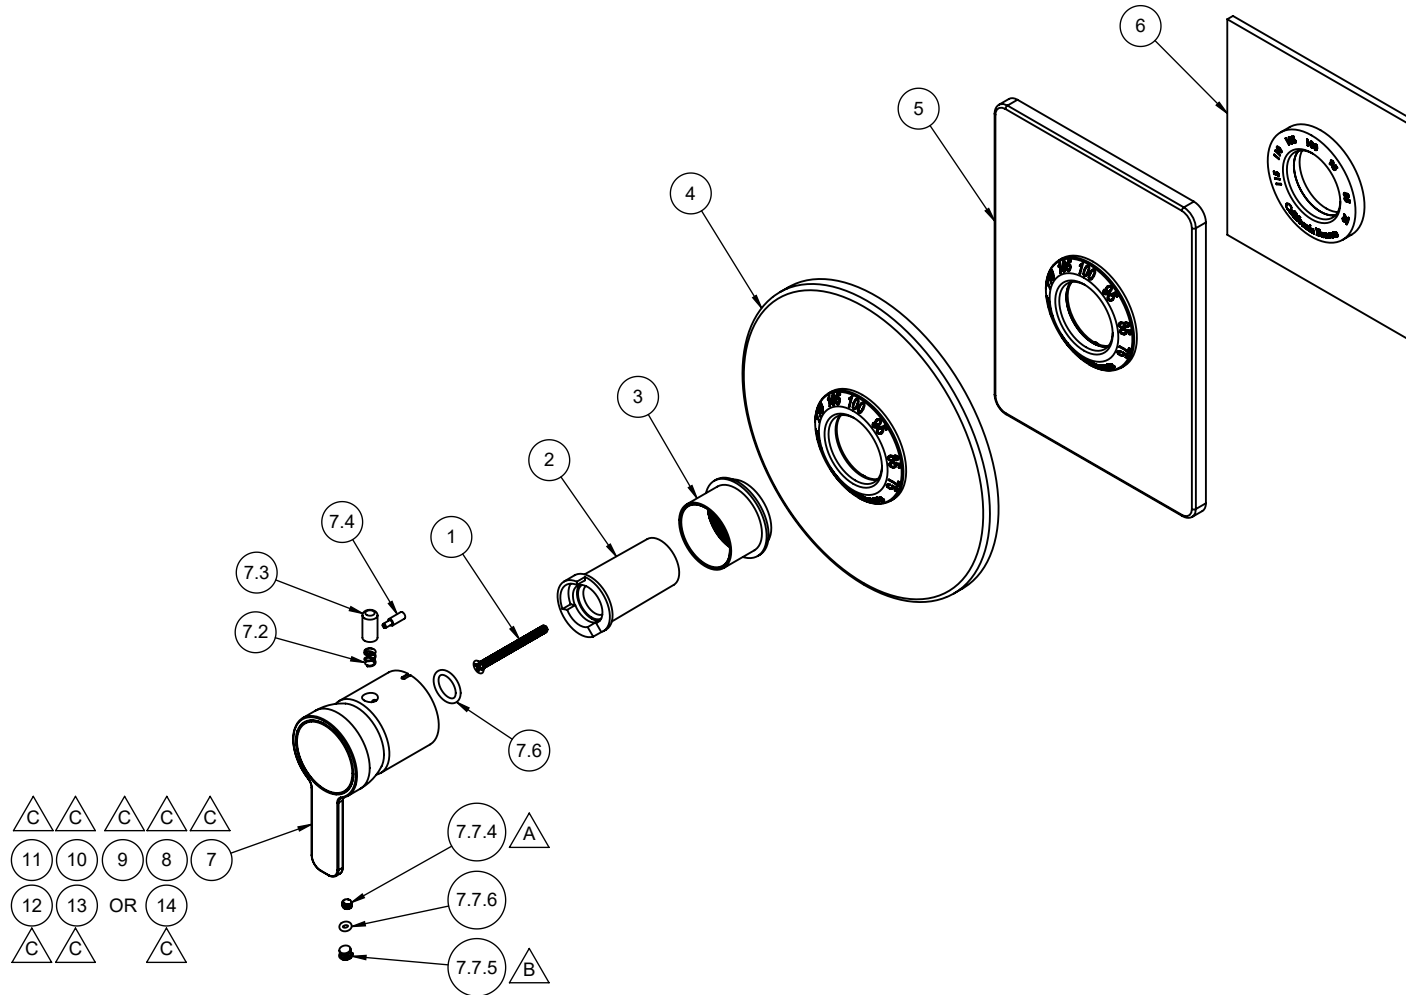

- △ REQUIRES ITEM (15)
- △ REQUIRES ITEM (7.7.6)
- △ REQUIRES ITEM (7.6)

- TO-THN-87
- TO-THN-87-BG
- TO-THN-87-BKS
- TO-THN-87-WS
- TO-THN-87-RS
- TO-THN-87-GS
- TO-THN-87-BS
- TO-THN-87-TES
- TO-THCN-87
- TO-THCN-87-BG
- TO-THCN-87-BKS
- TO-THCN-87-WS
- TO-THCN-87-RS
- TO-THCN-87-GS
- TO-THCN-87-BS
- TO-THCN-87-TES
- TO-THFN-87
- TO-THFN-87-BG
- TO-THFN-87-BKS
- TO-THFN-87-WS
- TO-THFN-87-RS
- TO-THFN-87-GS
- TO-THFN-87-BS
- TO-THFN-87-TES

TO-THFN-87	TO-THCN-87	TO-THN-87
TO-THFN-87-BG	TO-THCN-87-BG	TO-THN-87-BG
TO-THFN-87-BKS	TO-THCN-87-BKS	TO-THN-87-BKS
TO-THFN-87-WS	TO-THCN-87-WS	TO-THN-87-WS
TO-THFN-87-RS	TO-THCN-87-RS	TO-THN-87-RS
TO-THFN-87-GS	TO-THCN-87-GS	TO-THN-87-GS
TO-THFN-87-BS	TO-THCN-87-BS	TO-THN-87-BS
TO-THFN-87-TEs	TO-THCN-87-TEs	TO-THN-87-TEs

To order spare parts add and/or replace as stated below:

SPD- prefix added to part number(s)
-ZZ replaced with finish code (see finish table)
-WW replaced with **-90** (light finish) or **-96** (dark finish)

Ex: **SPD-7-100463-PC** or **SPD-86030-96**

	ITEM	PART NO.	DESCRIPTION	QTY
for 87-RS Series	11	TH-H-87-RS-ZZ	THERM HANDLE KIT <i>(incl. 7.2, 7.3, 7.4, 7.6, 7.7.4, 7.7.5, 7.7.6)</i>	1
for 87-GS Series	12	TH-H-87-GS-ZZ	THERM HANDLE KIT <i>(incl. 7.2, 7.3, 7.4, 7.6, 7.7.4, 7.7.5, 7.7.6)</i>	1
for 87-BS Series	13	TH-H-87-BS-ZZ	THERM HANDLE KIT <i>(incl. 7.2, 7.3, 7.4, 7.6, 7.7.4, 7.7.5, 7.7.6)</i>	1
for 87-TEs Series	14	TH-H-87-TEs-ZZ	THERM HANDLE KIT <i>(incl. 7.2, 7.3, 7.4, 7.6, 7.7.4, 7.7.5, 7.7.6)</i>	1
for ITEM 7.7.4	15	882043-99	KEY, ALLEN, 3/32", BLACK	1