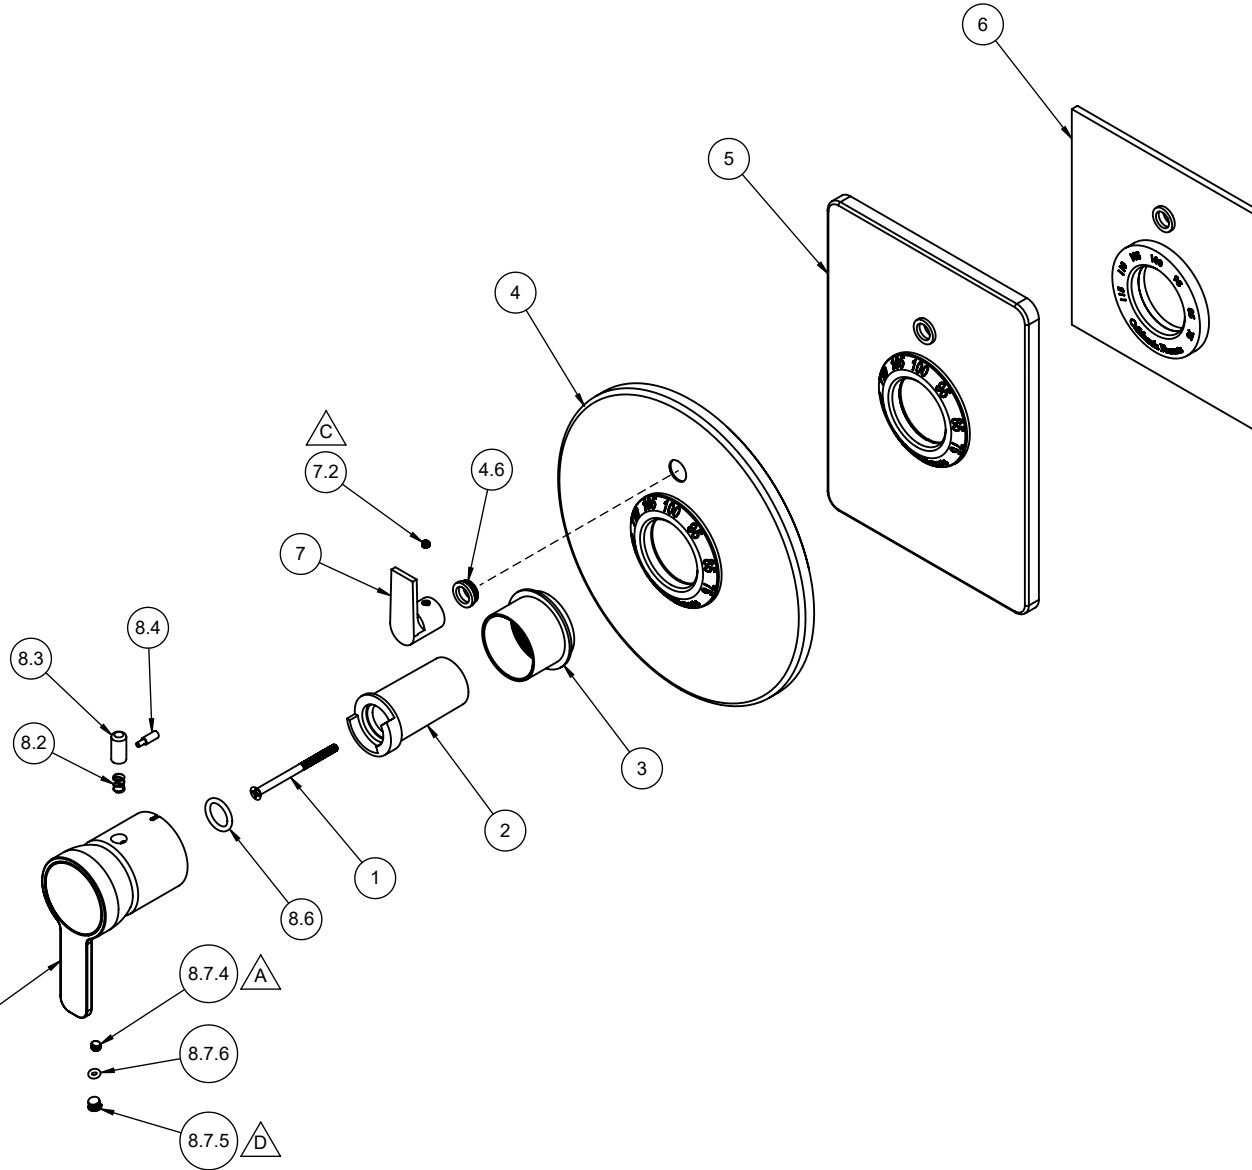

- △ REQUIRES ITEM 17
- △ REQUIRES ITEM 8.6
- △ REQUIRES ITEM 16
- △ REQUIRES ITEM 8.7.6

- TO-TH1L-87
- TO-TH1L-87-BG
- TO-TH1L-87-BKS
- TO-TH1L-87-WS
- TO-TH1L-87-RS
- TO-TH1L-87-GS
- TO-TH1L-87-BS
- TO-TH1L-87-TES
- TO-THC1L-87
- TO-THC1L-87-BG
- TO-THC1L-87-BKS
- TO-THC1L-87-WS
- TO-THC1L-87-RS
- TO-THC1L-87-GS
- TO-THC1L-87-BS
- TO-THC1L-87-TES
- TO-THF1L-87
- TO-THF1L-87-BG
- TO-THF1L-87-BKS
- TO-THF1L-87-WS
- TO-THF1L-87-RS
- TO-THF1L-87-GS
- TO-THF1L-87-BS
- TO-THF1L-87-TES

TO-THF1L-87	TO-THC1L-87	TO-TH1L-87
TO-THF1L-87-BG	TO-THC1L-87-BG	TO-TH1L-87-BG
TO-THF1L-87-BKS	TO-THC1L-87-BKS	TO-TH1L-87-BKS
TO-THF1L-87-WS	TO-THC1L-87-WS	TO-TH1L-87-WS
TO-THF1L-87-RS	TO-THC1L-87-RS	TO-TH1L-87-RS
TO-THF1L-87-GS	TO-THC1L-87-GS	TO-TH1L-87-GS
TO-THF1L-87-BS	TO-THC1L-87-BS	TO-TH1L-87-BS
TO-THF1L-87-TES	TO-THC1L-87-TES	TO-TH1L-87-TES

To order spare parts add and/or replace as stated below:

SPD- prefix added to part number(s)

-ZZ replaced with finish code (see finish table)

-WW replaced with **-90** (light finish) or **-96** (dark finish)

Ex: **SPD-7-100463-PC** or **SPD-86030-96**

	ITEM	PART NO.	DESCRIPTION	QTY
for 87-RS Series	12	TH-H-87-RS-ZZ	THERM HANDLE KIT <i>(incl. 8.2, 8.3, 8.4, 8.6, 8.7.4, 8.7.5, 8.7.6)</i>	1
for 87-GS Series	13	TH-H-87-GS-ZZ	THERM HANDLE KIT <i>(incl. 8.2, 8.3, 8.4, 8.6, 8.7.4, 8.7.5, 8.7.6)</i>	1
for 87-BS Series	14	TH-H-87-BS-ZZ	THERM HANDLE KIT <i>(incl. 8.2, 8.3, 8.4, 8.6, 8.7.4, 8.7.5, 8.7.6)</i>	1
for 87-TES Series	15	TH-H-87-TES-ZZ	THERM HANDLE KIT <i>(incl. 8.2, 8.3, 8.4, 8.6, 8.7.4, 8.7.5, 8.7.6)</i>	1
for ITEM 7.2	16	882042-99	KEY, ALLEN, 5/64", BLACK	1
for ITEM 8.7.4	17	882043-99	KEY, ALLEN, 3/32", BLACK	1