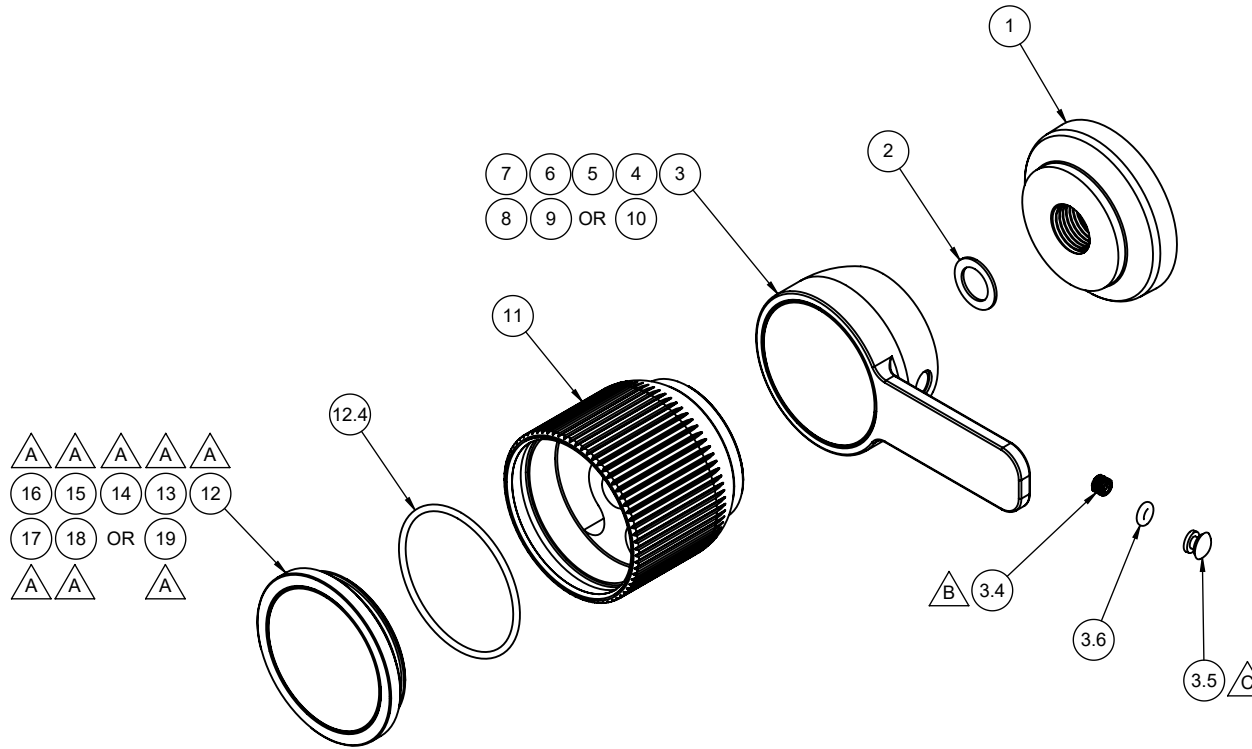

- △ REQUIRES ITEM 12.4
- △ REQUIRES ITEM 20
- △ REQUIRES ITEM 3.6

- TO-8706L-W-ZZ
- TO-8706L-W-BG-ZZ
- TO-8706L-W-BKS-ZZ
- TO-8706L-W-BS-ZZ
- TO-8706L-W-GS-ZZ
- TO-8706L-W-RS-ZZ
- TO-8706L-W-TES-ZZ
- TO-8706L-W-WS-ZZ
- TO-8706PL-W-ZZ
- TO-8706PL-W-BG-ZZ
- TO-8706PL-W-BKS-ZZ
- TO-8706PL-W-BS-ZZ
- TO-8706PL-W-GS-ZZ
- TO-8706PL-W-RS-ZZ
- TO-8706PL-W-TES-ZZ
- TO-8706PL-W-WS-ZZ
- TO-87P-W-ZZ
- TO-87P-W-BG-ZZ
- TO-87P-W-BKS-ZZ
- TO-87P-W-BS-ZZ
- TO-87P-W-GS-ZZ
- TO-87P-W-RS-ZZ
- TO-87P-W-TES-ZZ
- TO-87P-W-WS-ZZ
- TO-87-W-ZZ
- TO-87-W-BG-ZZ
- TO-87-W-BKS-ZZ
- TO-87-W-BS-ZZ
- TO-87-W-GS-ZZ
- TO-87-W-RS-ZZ
- TO-87-W-TES-ZZ
- TO-87-W-WS-ZZ

TO-87-W-ZZ	TO-87P-W-ZZ	TO-8706PL-W-ZZ	TO-8706L-W-ZZ
TO-87-W-BG-ZZ	TO-87P-W-BG-ZZ	TO-8706PL-W-BG-ZZ	TO-8706L-W-BG-ZZ
TO-87-W-BKS-ZZ	TO-87P-W-BKS-ZZ	TO-8706PL-W-BKS-ZZ	TO-8706L-W-BKS-ZZ
TO-87-W-BS-ZZ	TO-87P-W-BS-ZZ	TO-8706PL-W-BS-ZZ	TO-8706L-W-BS-ZZ
TO-87-W-GS-ZZ	TO-87P-W-GS-ZZ	TO-8706PL-W-GS-ZZ	TO-8706L-W-GS-ZZ
TO-87-W-RS-ZZ	TO-87P-W-RS-ZZ	TO-8706PL-W-RS-ZZ	TO-8706L-W-RS-ZZ
TO-87-W-RES-ZZ	TO-87P-W-RES-ZZ	TO-8706PL-W-RES-ZZ	TO-8706L-W-RES-ZZ
TO-87-W-TES-ZZ	TO-87P-W-TES-ZZ	TO-8706PL-W-TES-ZZ	TO-8706L-W-TES-ZZ
TO-87-W-WS-ZZ	TO-87P-W-WS-ZZ	TO-8706PL-W-WS-ZZ	TO-8706L-W-WS-ZZ

To order spare parts add and/or replace as stated below:

SPD- prefix added to part number(s)
-ZZ replaced with finish code (see finish table)
-WW replaced with **-90** (light finish) or **-96** (dark finish)

Ex: **SPD-7-100463-PC** or **SPD-86030-96**

ITEM	PART NO.	DESCRIPTION	QTY
for 87P-GS Series	17	7-100775-GS-ZZ ASM, ART DECO CYL HDL CAP, GREEN AVENTURINE <i>(incl. 12.4)</i>	1
for 87P-BS Series	18	7-100775-BS-ZZ ASM, ART DECO CYL HDL CAP, BLUE SODALITE <i>(incl. 12.4)</i>	1
for 87P-TES Series	19	7-100775-TES-ZZ ASM, ART DECO CYL HDL CAP, TIGER EYE <i>(incl. 12.4)</i>	1
for ITEM 3.4	20	882043-99 KEY, ALLEN, 3/32", BLACK	1