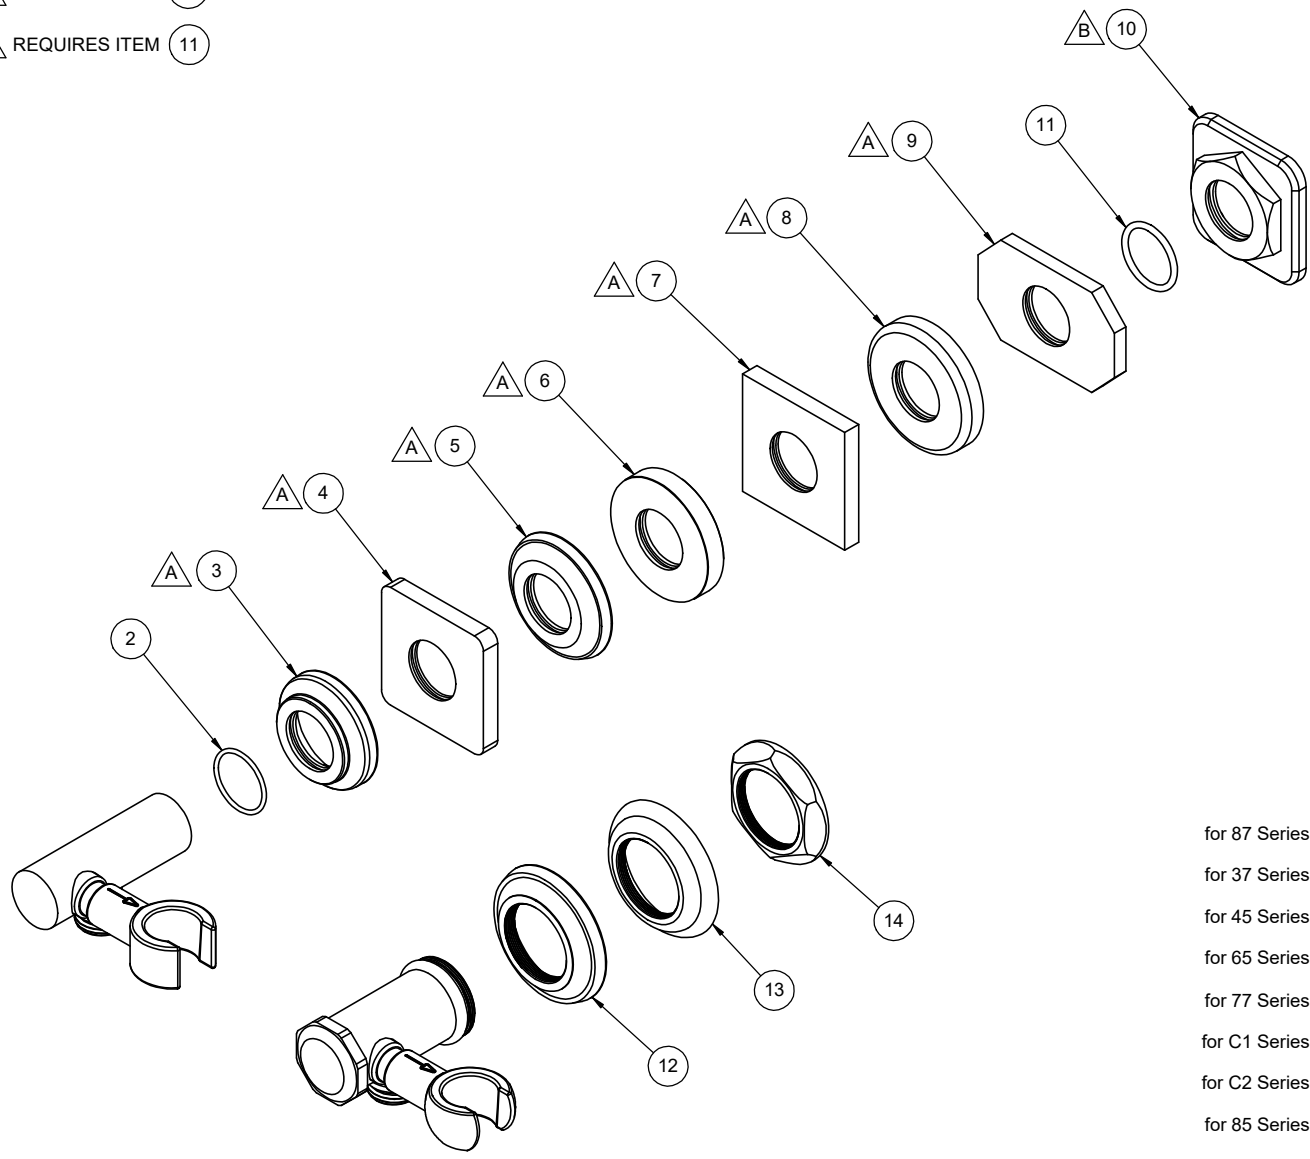

△ REQUIRES ITEM 2
 △ REQUIRES ITEM 11

- SH-25S-30
- SH-25S-37
- SH-25S-42
- SH-25S-45
- SH-25S-47
- SH-25S-48
- SH-25S-65
- SH-25S-77
- SH-25S-85
- SH-25S-87
- SH-25S-C1
- SH-25S-C2

To order spare parts add and/or replace as stated below:

SPD- prefix added to part number(s)
-ZZ replaced with finish code (see finish table)
-WW replaced with **-90** (light finish) or **-96** (dark finish)

Ex: **SPD-7-100463-PC** or **SPD-86030-96**

	ITEM	PART NO.	DESCRIPTION	QTY
	2	87204-80	O-RING Ø25.12 X 1.78 (-022) EPDM A70 (NSF-61 & WRAS)	1
for 87 Series	3	11564-ZZ	BASE RING, ART DECO WALL SPOUT	1
for 37 Series	4	11357-ZZ	SHOWER BRACKET BASE RING, RNDED SQ	1
for 45 Series	5	51206-ZZ	BASE RING, SC ROUND, 26.4MM ID	1
for 65 Series	6	50903-ZZ	BASE RING, RD, SWIVEL HNDSHWR	1
for 77 Series	7	50902-ZZ	BASE RING, SQ, SWIVEL HNDSHWR	1
for C1 Series	8	11009-ZZ	RING, Ø26.4MM ID BASE W/ ID GROOVE, R3.0MM	1
for C2 Series	9	51243-ZZ	BASE, OCT Ø26.4 MM ID	1
for 85 Series	10	10981-ZZ	BASE RING, QUAD W/ HEX & Ø26.4MM THRU HOLE	1
	11	87202-80	O-RING Ø25.07 X 2.62 (-120) BUNA-N A70 (NSF-61-12 & WRAS)	1
for 30 & 48 Series	12	10363-ZZ	RING, BASE, TRAD	1
for 42 Series	13	11121-ZZ	BASE RING, TRAD, Ø59.5 W/ 1-3/8-28 THD	1
for 47 Series	14	10415-ZZ	BASE RING, HEX	1