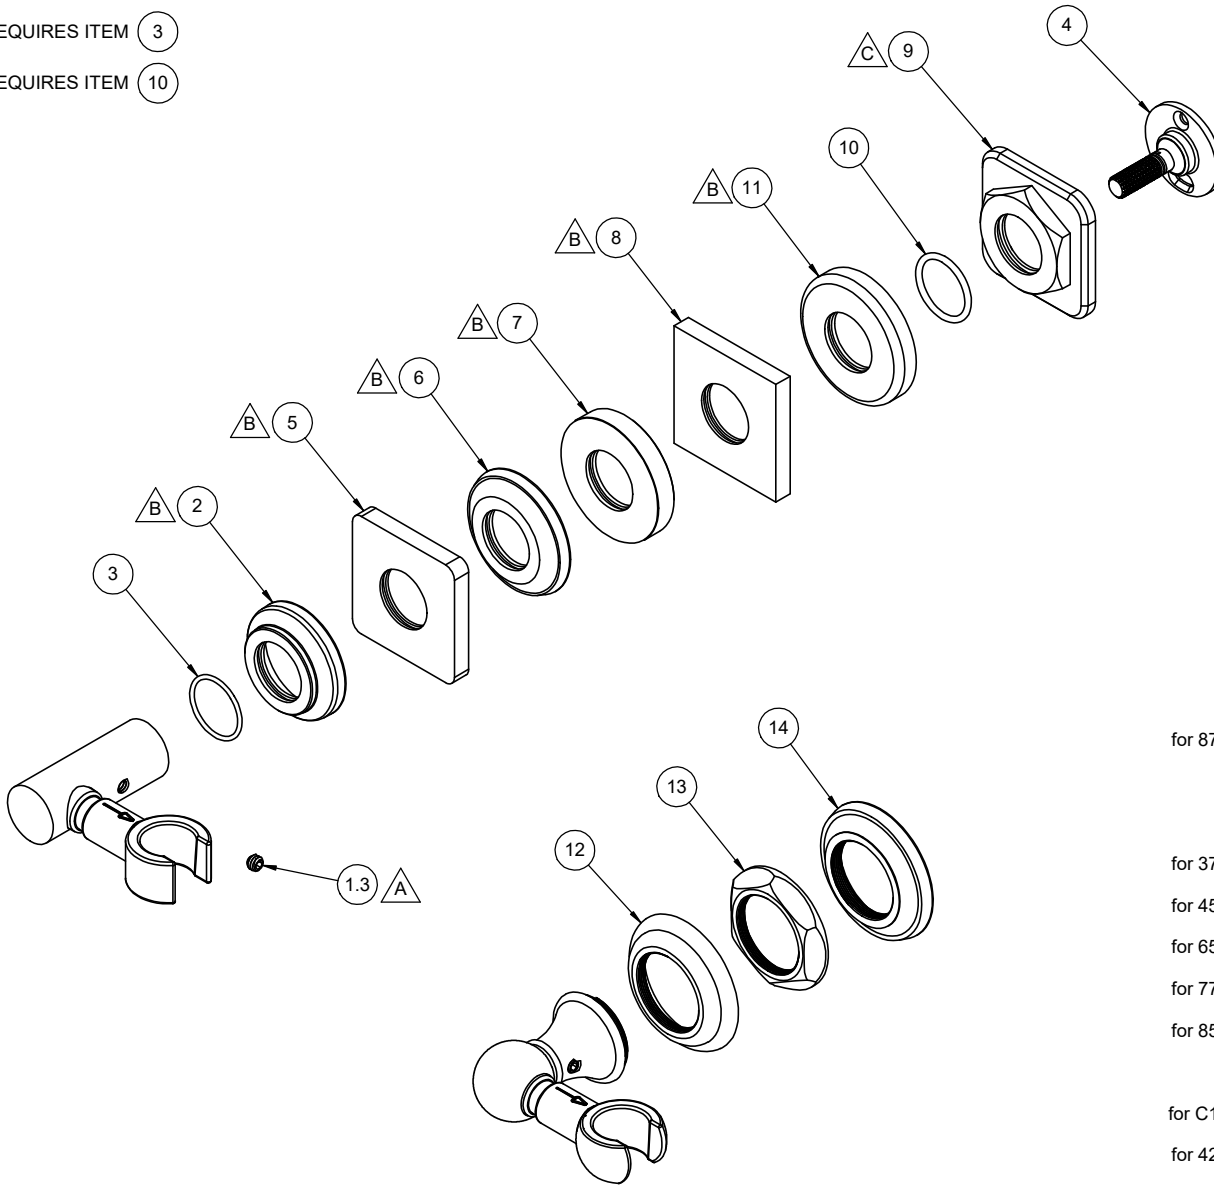

To order spare parts add and/or replace as stated below:

**SPD-** prefix added to part number(s)  
**-ZZ** replaced with finish code (see finish table)  
**-WW** replaced with **-90** (light finish) or **-96** (dark finish)

Ex: **SPD-7-100463-PC** or **SPD-86030-96**

|               | ITEM | PART NO.  | DESCRIPTION   | QTY |
|---------------|------|-----------|---|-----|
|               | 1.3  | 86034-WW  | SETSCREW 1/4-20 X 3/16 SCKT HD CUP PT SS                  | 1   |
| for 87 Series | 2    | 11564-ZZ  | BASE RING, ART DECO WALL SPOUT                            | 1   |
|               | 3    | 87204-80  | O-RING Ø25.12 X 1.78 (-022) EPDM A70 (NSF-61 & WRAS)      | 1   |
|               | 4    | 880455-97 | ACC POST/BASE W/16T SPLINE 1-1/2"                         | 1   |
| for 37 Series | 5    | 11357-ZZ  | SHOWER BRACKET BASE RING, RNDED SQ                        | 1   |
| for 45 Series | 6    | 51206-ZZ  | BASE RING, SC ROUND, 26.4MM ID                            | 1   |
| for 65 Series | 7    | 50903-ZZ  | BASE RING, RD, SWIVEL HNDSHWR                             | 1   |
| for 77 Series | 8    | 50902-ZZ  | BASE RING, SQ, SWIVEL HNDSHWR                             | 1   |
| for 85 Series | 9    | 10981-ZZ  | BASE RING, QUAD W/ HEX & Ø26.4MM THRU HOLE                | 1   |
|               | 10   | 87202-80  | O-RING Ø25.07 X 2.62 (-120) BUNA-N A70 (NSF-61-12 & WRAS) | 1   |
| for C1 Series | 11   | 11009-ZZ  | RING, Ø26.4MM ID BASE W/ ID GROOVE, R3.0MM                | 1   |
| for 42 Series | 12   | 11121-ZZ  | BASE RING, TRAD, Ø59.5 W/ 1-3/8-28 THD                    | 1   |
| for 47 Series | 13   | 10415-ZZ  | BASE RING, HEX  | 1   |
| for 48 Series | 14   | 10363-ZZ  | RING, BASE, TRAD  | 1   |
| for ITEM 1.3  | 15   | 882044-99 | KEY, ALLEN, 1/8", BLACK                                   | 1   |