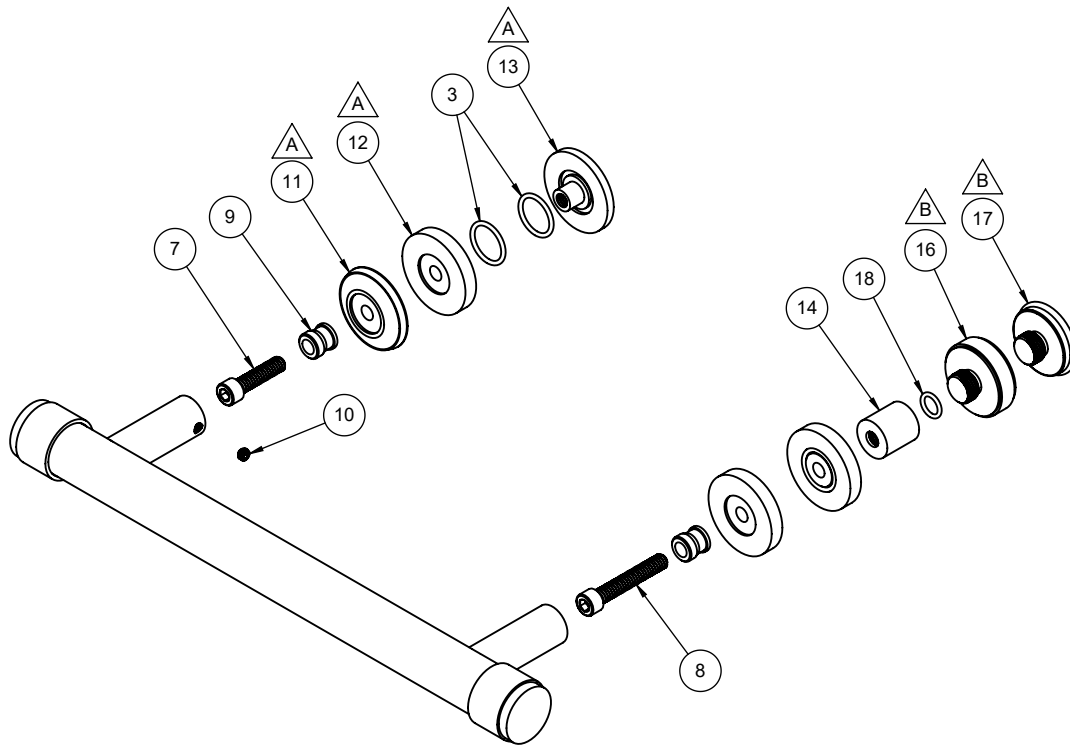

- △ A REQUIRES ITEM (3)
- △ B REQUIRES ITEM (18)

- SD-TBHK-65-08 SD-TBHK-30K-08
- SD-TBHK-65-12 SD-TBHK-30K-12
- SD-TBHK-65-18 SD-TBHK-30K-18
- SD-TBHK-65-24 SD-TBHK-30K-24
- SD-TBHK-85-08 SD-TBHK-60-08
- SD-TBHK-85-12 SD-TBHK-60-12
- SD-TBHK-85-18 SD-TBHK-60-18
- SD-TBHK-85-24 SD-TBHK-60-24

To order spare parts add and/or replace as stated below:

**SPD-** prefix added to part number(s)  
**-ZZ** replaced with finish code (see finish table)  
**-WW** replaced with **-90** (light finish) or **-96** (dark finish)

Ex: **SPD-7-100463-PC** or **SPD-86030-96**

ITEM	PART NO.	DESCRIPTION	QTY	
3	87101-80	O-RING 15.60 X 1.78 (-016) BUNA-N A70 (NSF)	4	
7	86370-90	SCREW 1/4-20 X 1" SCKT HD SS	1	
8	86369-90	SCREW 1/4-20 X 1.5" SCKT HD SS	1	
9	51278-97	MOUNTING PLUG, APPLIANCE	2	
10	86098-90	SETSCREW 10-32 X 1/8" SCKT HD SS	2	
for 60 Series	11	51290-ZZ	TRAD. RING, APPLIANCE PULL BASE	3
for 30K / 65 / 85 Series	12	51291-ZZ	CONT. RING, APPLIANCE PULL BASE	3
	13	51354-ZZ	CONT. PLATE, 1/4-20 THD, APPLIANCE	1
	14	51355-ZZ	CONT. KNOB BASE W/ INNER GROOVE, Ø17MM	1
for 30K / 65 / 85 Series	16	51288-ZZ	CONT. KNOB TOP, Ø30MM, APPLIANCE	1
for 60 Series	17	51289-ZZ	TRAD. KNOB TOP, Ø30MM, APPLIANCE	1
	18	87116-80	O-RING 8.0 X 1.65 (NA) BUNA-N A70	1
for ITEM 10	19	882043-99	KEY, ALLEN, 3/32", BLACK	1