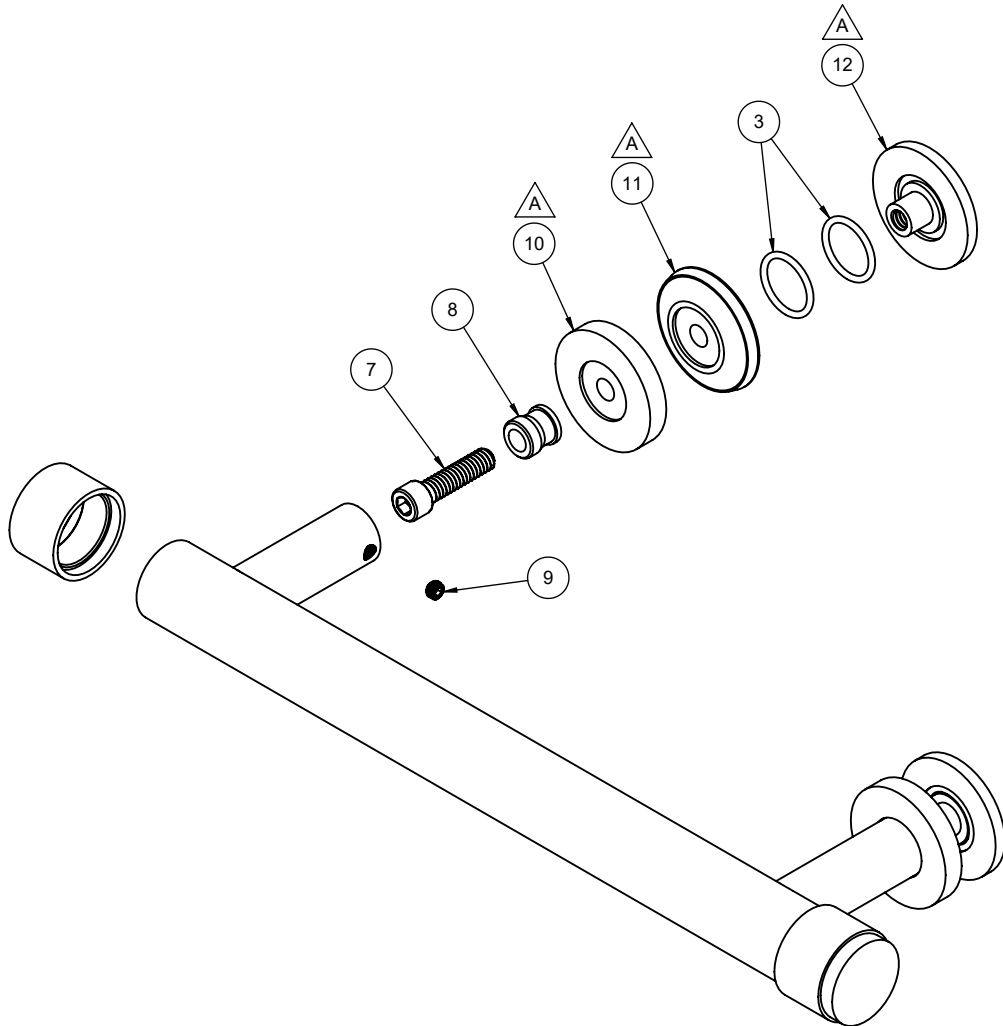

△ REQUIRES ITEM 3

SD-TB-65-08	SD-TB-30K-08
SD-TB-65-12	SD-TB-30K-12
SD-TB-65-18	SD-TB-30K-18
SD-TB-65-24	SD-TB-30K-24
SD-TB-85-08	SD-TB-60-08
SD-TB-85-12	SD-TB-60-12
SD-TB-85-18	SD-TB-60-18
SD-TB-85-24	SD-TB-60-24

To order spare parts add and/or replace as stated below:

SPD- prefix added to part number(s)

-ZZ replaced with finish code (see finish table)

-WW replaced with **-90** (light finish) or **-96** (dark finish)

Ex: **SPD-7-100463-PC** or **SPD-86030-96**

ITEM	PART NO.	DESCRIPTION	QTY	
3	87101-80	O-RING 15.60 X 1.78 (-016) BUNA-N A70 (NSF)	4	
7	86370-90	SCREW 1/4-20 X 1" SCKT HD SS	2	
8	51278-97	MOUNTING PLUG, APPLIANCE	2	
9	86098-90	SETSCREW 10-32 X 1/8" SCKT HD SS	2	
for 30K / 65 / 85 Series	10	51291-ZZ	CONT. RING, APPLIANCE PULL BASE	2
for 60 Series	11	51290-ZZ	TRAD. RING, APPLIANCE PULL BASE	2
	12	51354-ZZ	CONT. PLATE, 1/4-20 THD, APPLIANCE	2
for ITEM 9	13	882043-99	KEY, ALLEN, 3/32", BLACK	1