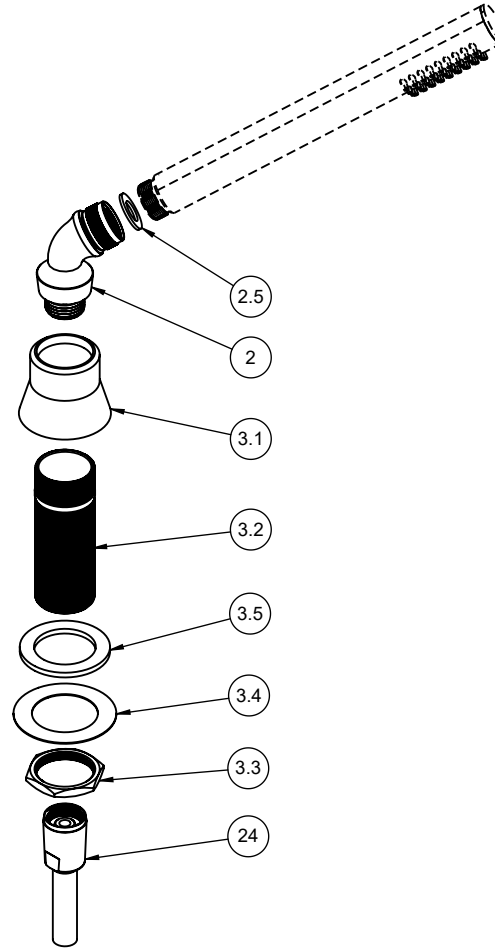

- △ REQUIRES ITEM (6.6)
- △ REQUIRES ITEM (25)
- △ REQUIRES ITEM (15.4)

- 87.62.FR
- 87.62.FR-BG
- 87.62.FR-BKS
- 87.62.FR-WS
- 87.62.FR-RS
- 87.62.FR-GS
- 87.62.FR-BS
- 87.62.FR-TES
- 87P.62.FR
- 87P.62.FR-BG
- 87P.62.FR-BKS
- 87P.62.FR-WS
- 87P.62.FR-RS
- 87P.62.FR-GS
- 87P.62.FR-BS
- 87P.62.FR-TES