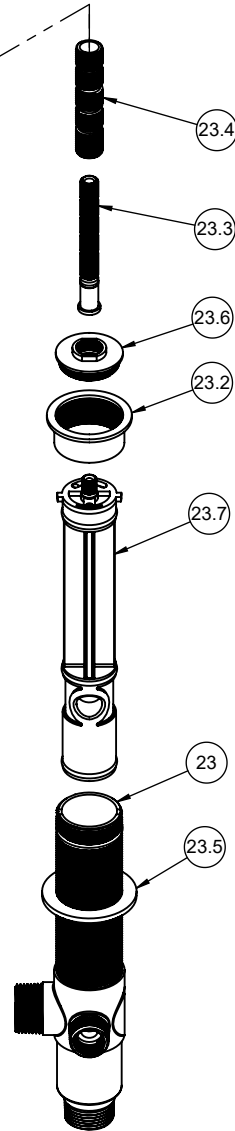

- △ REQUIRES ITEM (6.6)
- △ REQUIRES ITEM (25)
- △ REQUIRES ITEM (15.4)

- 87.62.FR
- 87.62.FR-BG
- 87.62.FR-BKS
- 87.62.FR-WS
- 87.62.FR-RS
- 87.62.FR-GS
- 87.62.FR-BS
- 87.62.FR-TES
- 87P.62.FR
- 87P.62.FR-BG
- 87P.62.FR-BKS
- 87P.62.FR-WS
- 87P.62.FR-RS
- 87P.62.FR-GS
- 87P.62.FR-BS
- 87P.62.FR-TES

Ex: **SPD-7-100463-PC** or **SPD-86030-96**

	ITEM	PART NO.	DESCRIPTION	QTY
for 87P-TESS Series	13	7-100727-TESS-ZZ	ASM, HANDLE, ART DECO LEVER, TIGER EYE <i>(incl. 6.4, 6.5, 6.6)</i>	1
for all 87P Series	14	7-100726-ZZ	ASM, HANDLE, ART DECO CYLINDER <i>(incl. 6.4, 6.5, 6.6)</i>	1
for 87P Series	15	7-100775-ZZ	ASM, ART DECO CYL HDL CAP <i>(incl. 15.4)</i>	1
for ITEMS 15 to 23	15.4	87175-80	O-RING Ø41.00 X 1.78 (-030) BUNA-N A70	1
for 87P-BG Series	16	7-100775-BG-ZZ	ASM, ART DECO CYL HDL CAP, BLACK GLASS <i>(incl. 15.4)</i>	1
for 87P-BKS Series	17	7-100775-BKS-ZZ	ASM, ART DECO CYL HDL CAP, BLACK MARBLE <i>(incl. 15.4)</i>	1
for 87P-WS Series	18	7-100775-WS-ZZ	ASM, ART DECO CYL HDL CAP, WHITE MARBLE <i>(incl. 15.4)</i>	1
for 87P-RS Series	19	7-100775-RS-ZZ	ASM, ART DECO CYL HDL CAP, RED JASPER <i>(incl. 15.4)</i>	1
for 87P-GS Series	20	7-100775-GS-ZZ	ASM, ART DECO CYL HDL CAP, GREEN AVENTURINE <i>(incl. 15.4)</i>	1
for 87P-BS Series	21	7-100775-BS-ZZ	ASM, ART DECO CYL HDL CAP, BLUE SODALITE <i>(incl. 15.4)</i>	1
for 87P-TESS Series	22	7-100775-TESS-ZZ	ASM, ART DECO CYL HDL CAP, TIGER EYE <i>(incl. 15.4)</i>	1
	23	883487-99	DECK DIV-VALVE, ROUGH <i>(incl. 23.2, 23.3, 23.4, 23.5, 23.6, 23.7)</i>	1
	23.2	880593-98	COUPLING, 1-3/8"-18	1
	23.3	881287-99	STEM, WDV, EXTENSION	1
	23.4	881289-99	ALL THREAD WDV EXT	1
	23.5	880595-98	VALVE NUT, 1-3/8"-18	1
	23.6	880594-98	CART NUT, 1-3/8"-18	1
	23.7	883581-99	CARTRIDGE TO DDV	1
	24	880225-99	HOSE, 84"X 1/2"NPS(F) CONICAL X 1/2"NPS(F) HEX, BLK POLY-BRAIDED	1
for ITEM 6.4	25	882043-99	KEY, ALLEN, 3/32", BLACK	1