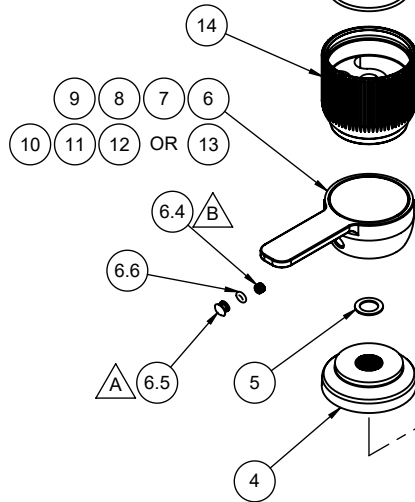

- △ REQUIRES ITEM (6.6)
- △ REQUIRES ITEM (25)
- △ REQUIRES ITEM (15.4)

- 87.62.FR
- 87.62.FR-BG
- 87.62.FR-BKS
- 87.62.FR-WS
- 87.62.FR-RS
- 87.62.FR-GS
- 87.62.FR-BS
- 87.62.FR-TES
- 87P.62.FR
- 87P.62.FR-BG
- 87P.62.FR-BKS
- 87P.62.FR-WS
- 87P.62.FR-RS
- 87P.62.FR-GS
- 87P.62.FR-BS
- 87P.62.FR-TES

To order spare parts add and/or replace as stated below:

SPD- prefix added to part number(s)
-ZZ replaced with finish code (see finish table)
-WW replaced with **-90** (light finish) or **-96** (dark finish)

	ITEM	PART NO.	DESCRIPTION	QTY
	2	7-913263-ZZ	KIT, ELBOW TO HS-15 <i>(incl. 2.3)</i>	1
	2.3	911492-99	WSHR TO HS 17 NIPPLE/ELBOW, FIBER	1
	3	7-883262-ZZ	KIT, SHANK TO HS-15 <i>(incl. 3.1, 3.2, 3.3, 3.4, 3.5)</i>	1
	3.1	881430-ZZ	ESCUTCHEON, HS-16, DECK	1
	3.2	881115-99	SHANK, HS-16, DECK ESCUTCHEON	1
	3.3	881149-99	NUT, HS-16, DECK ESCUTCHEON	1
	3.4	881173-99	WASHER, STEEL, HS-16, DECK ESCUTCHEON	1
	3.5	881372-99	WASHER, HS-16, DECK ESCUTCHEON, RUBBER	1
	4	11489-ZZ	ESCUTCHEON, BEVEL ART DECO	1
	5	87340-81	WSHR Ø.590" X Ø.390" X .030" BLK UHMW	1
for 87 Series	6	7-100727-ZZ	ASM, HANDLE, ART DECO LEVER <i>(incl. 6.4, 6.5, 6.6)</i>	1
	6.4	86047-90	SETSCREW 10-24 X 3/16 SCKT HD CONE PT SS	1
	6.5	10444-ZZ	CAP, HANDLE SCRWB	1
	6.6	87321-80	O-RING Ø2.80 X 1.90 (NA) BUNA-N A70	1
for 87-BG Series	7	7-100727-BG-ZZ	ASM, HANDLE, ART DECO LEVER, BLACK GLASS <i>(incl. 6.4, 6.5, 6.6)</i>	1
for 87-BKS Series	8	7-100727-BKS-ZZ	ASM, HANDLE, ART DECO LEVER, BLACK MARBLE <i>(incl. 6.4, 6.5, 6.6)</i>	1
for 87-WS Series	9	7-100727-WS-ZZ	ASM, HANDLE, ART DECO LEVER, WHITE MARBLE <i>(incl. 6.4, 6.5, 6.6)</i>	1
for 87-RS Series	10	7-100727-RS-ZZ	ASM, HANDLE, ART DECO LEVER, RED JASPER <i>(incl. 6.4, 6.5, 6.6)</i>	1
for 87-GS Series	11	7-100727-GS-ZZ	ASM, HANDLE, ART DECO LEVER, GREEN AVENTURINE <i>(incl. 6.4, 6.5, 6.6)</i>	1
for 87-BS Series	12	7-100727-BS-ZZ	ASM, HANDLE, ART DECO LEVER, BLUE SODALITE <i>(incl. 6.4, 6.5, 6.6)</i>	1