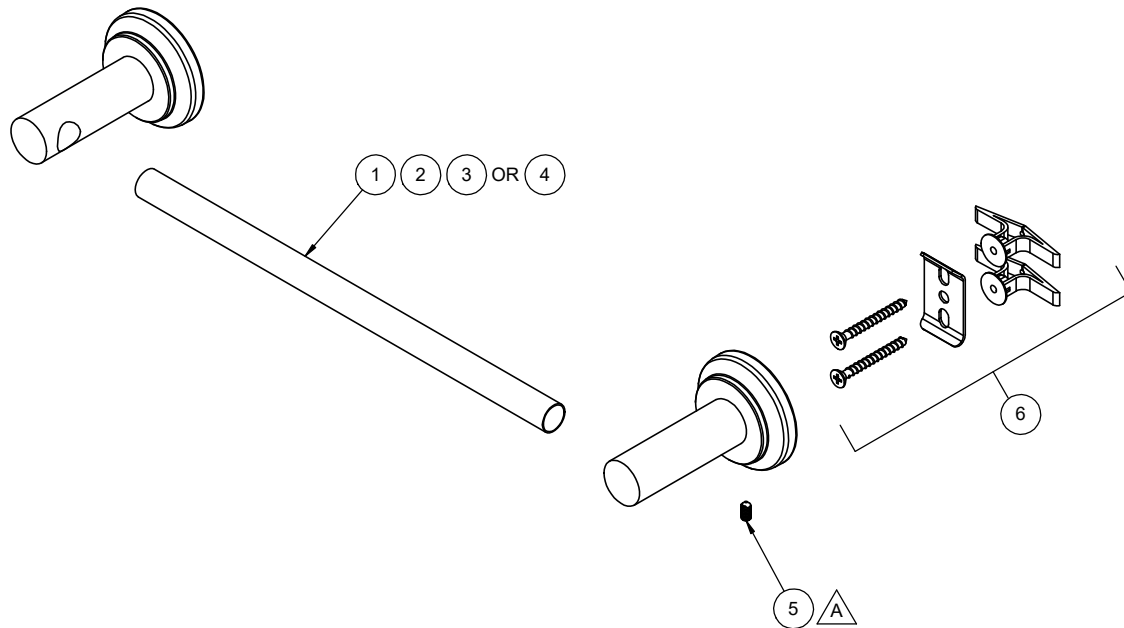

87-9-ZZ
87-18-ZZ
87-24-ZZ
87-30-ZZ

△ REQUIRES ITEM 6.4

To order spare parts add and/or replace as stated below:

SPD- prefix added to part number(s)

-ZZ replaced with finish code (see finish table)

-WW replaced with **-90** (light finish) or **-96** (dark finish)

Ex: **SPD-7-100463-PC** or **SPD-86030-96**

	ITEM	PART NO.	DESCRIPTION	QTY
for 87-9	1	11230-ZZ	BAR, TOWEL, 9"	1
for 87-18	2	11231-ZZ	BAR, TOWEL, 18"	1
for 87-24	3	11232-ZZ	BAR, TOWEL, 24"	1
for 87-30	4	11233-ZZ	BAR, TOWEL, 30"	1
	5	86138-90	SETSCREW M4 X 0.7 X 8.0MM SCKT HD CONE PT SS	2
	6	6-200303	KIT, ACC MOUNTING HDW - 1 SET	2
for ITEM 5	6.4	880003-92	KEY, ALLEN, 2MM	1

87-RH-ZZ
87-STP-ZZ
87-TR-ZZ
87-VTP-ZZ

△ REQUIRES ITEM 5

To order spare parts add and/or replace as stated below:

SPD- prefix added to part number(s)
-ZZ replaced with finish code (see finish table)
-WW replaced with **-90** (light finish) or **-96** (dark finish)

Ex: **SPD-7-100463-PC** or **SPD-86030-96**

ITEM	PART NO.	DESCRIPTION	QTY	
1	880367-97	WALL MOUNT, ø37 W/2 BEVELS, ACC	1	
2	86230-90	SETSCREW M4X0.7 X 10MM SCKT HD CONE PT SS	1	
3	882811-99	SCREW, FLAT HEAD, PHILLIPS SHEET METAL, 8 X 1-1/2" FOR ACCESS	2	
4	86154-81	ANCHOR, TOGGLE, 3/8"-1/2" WALL	2	
for ITEM 2	5	882042-99	KEY, ALLEN, 5/64", BLACK	1