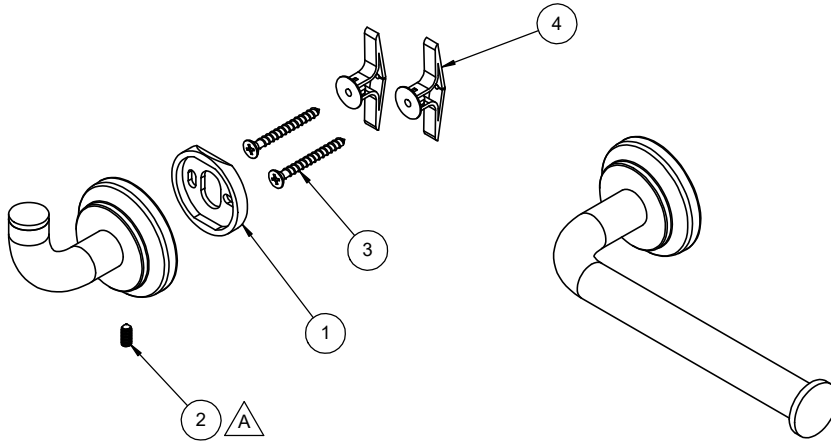

87-9-ZZ
87-18-ZZ
87-24-ZZ
87-30-ZZ

△ REQUIRES ITEM 6.4

To order spare parts add and/or replace as stated below:

SPD- prefix added to part number(s)

-ZZ replaced with finish code (see finish table)

-WW replaced with **-90** (light finish) or **-96** (dark finish)

Ex: **SPD-7-100463-PC** or **SPD-86030-96**

	ITEM	PART NO.	DESCRIPTION	QTY
for 87-9	1	11230-ZZ	BAR, TOWEL, 9"	1
for 87-18	2	11231-ZZ	BAR, TOWEL, 18"	1
for 87-24	3	11232-ZZ	BAR, TOWEL, 24"	1
for 87-30	4	11233-ZZ	BAR, TOWEL, 30"	1
	5	86138-90	SETSCREW M4 X 0.7 X 8.0MM SCKT HD CONE PT SS	2
	6	6-200303	KIT, ACC MOUNTING HDW - 1 SET	2
for ITEM 5	6.4	880003-92	KEY, ALLEN, 2MM	1

87-RH-ZZ
87-STP-ZZ
87-TR-ZZ
87-VTP-ZZ

△ REQUIRES ITEM 5

To order spare parts add and/or replace as stated below:

SPD- prefix added to part number(s)
-ZZ replaced with finish code (see finish table)
-WW replaced with **-90** (light finish) or **-96** (dark finish)

Ex: **SPD-7-100463-PC** or **SPD-86030-96**

ITEM	PART NO.	DESCRIPTION	QTY	
1	880367-97	WALL MOUNT, ø37 W/2 BEVELS, ACC	1	
2	86230-90	SETSCREW M4X0.7 X 10MM SCKT HD CONE PT SS	1	
3	882811-99	SCREW, FLAT HEAD, PHILLIPS SHEET METAL, 8 X 1-1/2" FOR ACCESS	2	
4	86154-81	ANCHOR, TOGGLE, 3/8"-1/2" WALL	2	
for ITEM 2	5	882042-99	KEY, ALLEN, 5/64", BLACK	1