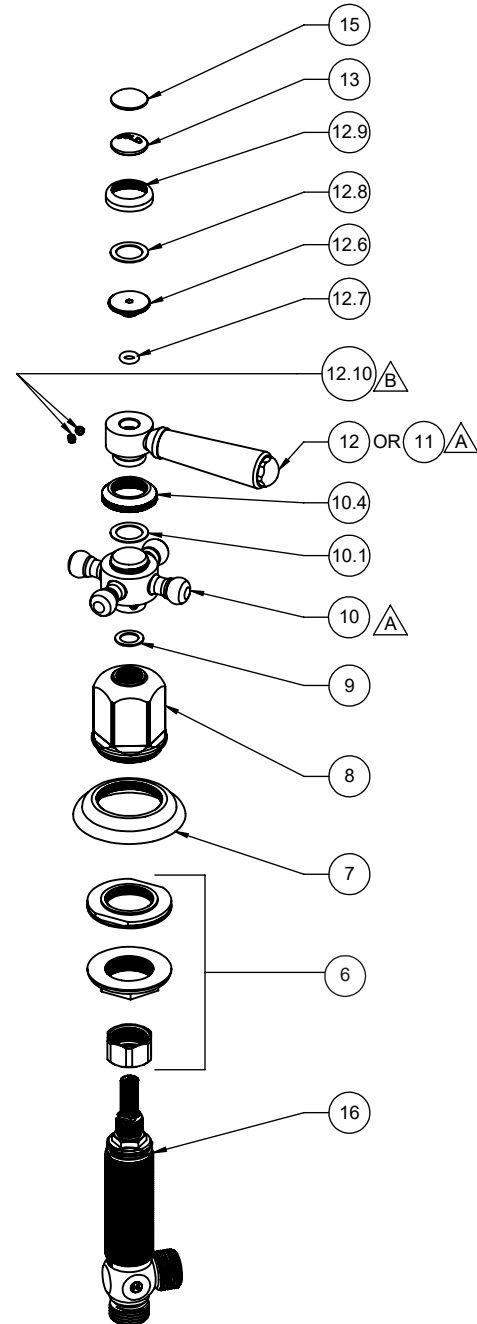

5602
5602-MIDX
5602-WP
5602X
5602X-MIDX

△ REQUIRES ITEM (13), (14) OR (15)

△ REQUIRES ITEM (19)

5602
5602-MIDX
5602-WP
5602X
5602X-MIDX

To order spare parts add and/or replace as stated below:

SPD- prefix added to part number(s)
-ZZ replaced with finish code (see finish table)
-WW replaced with **-90** (light finish) or **-96** (dark finish)

Ex: **SPD-7-100463-PC** or **SPD-86030-96**

	ITEM	PART NO.	DESCRIPTION	QTY
for 56 Series	12	7-100217-ZZ	ASM, HANDLE, RD HUB W/ SMTH INSERT <i>(incl. 12.6, 12.7, 12.8, 12.9, 12.10)</i>	2
	12.6	10610-15B	INSERT, THD, BEZEL HDL	1
	12.7	87154-80	O-RING Ø5.23 X 2.62 (-107) BUNA-N A70	1
	12.8	87136-80	WSHR Ø14.00 X Ø20.50 X 0.60MM	1
	12.9	10575-ZZ	BEZEL, MULTI HANDLE	1
	12.10	86030-WW	SETSCREW 8-32 X 1/8 SCKT HD CUP PT SS	2
for -MIDX Series	13	471043-40	BUTTON, INDEX, 47, COLD, PORC (Ø20 X 5.5MM)	1
	14	471045-40	BUTTON, INDEX, 47, HOT, PORC (Ø20 X 5.5MM)	1
	15	471168-ZZ	BUTTON, INDEX, METAL	2
	16	6-200087	ASM, COLD-LAV "NL" BODY & CART (.25 Pb)-G4 <i>(incl. CART-WS-LTC)</i>	1
for ITEM 12.10	17	6-200088	ASM, HOT-LAV "NL" BODY, CART (.25 Pb)-G4 <i>(incl. CART-WS-RTC)</i>	1
	18	880099-99	HOSE, POLY BRAIDED, 1/2 IPS X 3/8 CMP X 12 (DN6-SILICONE) (NL, NSF-61-12 & WRAS)	2
	19	882042-99	KEY, ALLEN, 5/64", BLACK	1