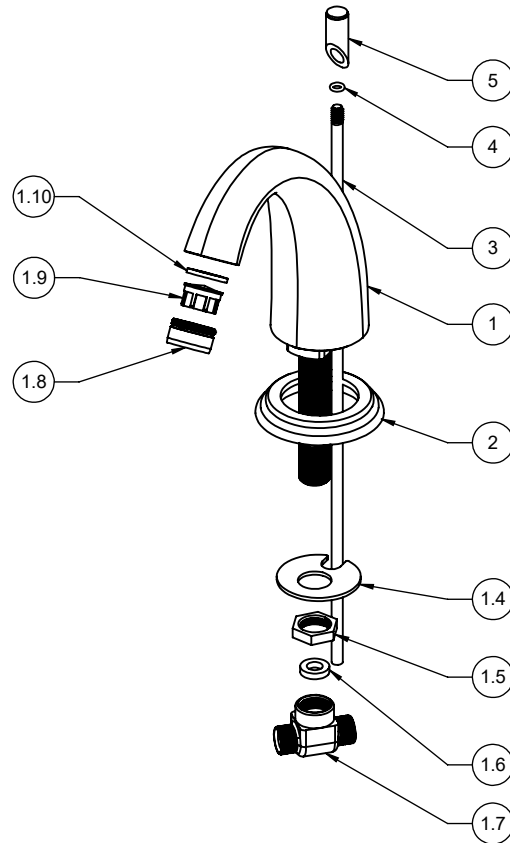

5602
5602-MIDX
5602-WP
5602X
5602X-MIDX

△ REQUIRES ITEM (13), (14) OR (15)

△ REQUIRES ITEM (19)

5602
5602-MIDX
5602-WP
5602X
5602X-MIDX

To order spare parts add and/or replace as stated below:

SPD- prefix added to part number(s)
-ZZ replaced with finish code (see finish table)
-WW replaced with **-90** (light finish) or **-96** (dark finish)

Ex: **SPD-7-100463-PC** or **SPD-86030-96**

	ITEM	PART NO.	DESCRIPTION	QTY
for 56 Series	12	7-100217-ZZ	ASM, HANDLE, RD HUB W/ SMTH INSERT <i>(incl. 12.6, 12.7, 12.8, 12.9, 12.10)</i>	2
	12.6	10610-15B	INSERT, THD, BEZEL HDL	1
	12.7	87154-80	O-RING Ø5.23 X 2.62 (-107) BUNA-N A70	1
	12.8	87136-80	WSHR Ø14.00 X Ø20.50 X 0.60MM	1
	12.9	10575-ZZ	BEZEL, MULTI HANDLE	1
	12.10	86030-WW	SETSCREW 8-32 X 1/8 SCKT HD CUP PT SS	2
for -MIDX Series	13	471043-40	BUTTON, INDEX, 47, COLD, PORC (Ø20 X 5.5MM)	1
	14	471045-40	BUTTON, INDEX, 47, HOT, PORC (Ø20 X 5.5MM)	1
	15	471168-ZZ	BUTTON, INDEX, METAL	2
	16	6-200087	ASM, COLD-LAV "NL" BODY & CART (.25 Pb)-G4 <i>(incl. CART-WS-LTC)</i>	1
for ITEM 12.10	17	6-200088	ASM, HOT-LAV "NL" BODY, CART (.25 Pb)-G4 <i>(incl. CART-WS-RTC)</i>	1
	18	880099-99	HOSE, POLY BRAIDED, 1/2 IPS X 3/8 CMP X 12 (DN6-SILICONE) (NL, NSF-61-12 & WRAS)	2
	19	882042-99	KEY, ALLEN, 5/64", BLACK	1

	ITEM	PART NO.	DESCRIPTION	QTY
for 56X Series	1	7-100066-ZZ	ASM, LAV SPOUT, SMOOTH J STYLE, "NL" <i>(incl. 1.4, 1.5, 1.6, 1.7, 1.8, 1.9, 1.10)</i>	1
	1.4	881766-99	WSHR HORSESHOE	1
	1.5	881276-99	NUT, HEX 3/8"-18 NPSM X .20 HT	1
	1.6	87162-80	WSHR Ø8.5 X Ø15.5 X 3.5MM EPDM A70 (NSF-61-12 & WRAS)	1
	1.7	880083-90	TEE, 3-WAY LAV - SS	1
	1.8	880168-ZZ	SHELL, STD 15/16"-27, MALE THD	1
	1.9	880354-81	INSERT, 1.2 GPM STD AERATED (PCA PERLATOR)	1
	1.10	881829-99	WSHR AERATOR, .839 X .590 X .110 EPDM A70 (NSF 61)	1
	2	551205-ZZ	RING, LAV, 55 & 57 SERIES, LINED	1
	3	882605-ZZ	LIFT ROD, Ø6MM X 13.5" (1/4"-20 THD)	1
for 56WP Series	4	882455-99	O-RING Ø4.47 X 1.78 (-008) BUNA-N A70	1
	5	491346-ZZ	L-KNOB, J-SPOUT, ALL SERIES	1
	6	6-200293	KIT, W/S STD NUT - 2 SETS (1 SET - 6-200293-1)	1
	7	11121-ZZ	BASE RING, TRAD, Ø59.5 W/ 1-3/8-28 THD	2
	8	343354-ZZ	ESCUTCHEON, 34	2
	9	6-200332	KIT, BAG & 2X HANDLE WASHER	1
	10	7-473558-ZZ	KIT, HANDLE, POST, SCREWS, SPOKES 47 W/S <i>(incl. 10.1, 10.4, 12.10)</i>	2
	10.1	87136-80	WSHR Ø14.00 X Ø20.50 X 0.60MM	1
	10.4	471048-ZZ	HANDLE, 47, CROSS, RING	1
	11	7-100218-ZZ	ASM, HANDLE, RD HUB W/SMTH PORC INSERT W/BEZEL <i>(incl. 12.6, 12.7, 12.8, 12.9, 12.10)</i>	2