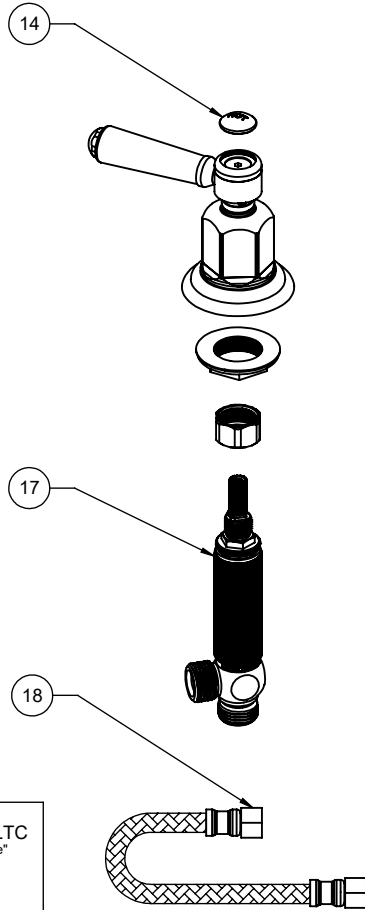

5602
5602-MIDX
5602-WP
5602X
5602X-MIDX

△ REQUIRES ITEM (13), (14) OR (15)

△ REQUIRES ITEM (19)

5602
5602-MIDX
5602-WP
5602X
5602X-MIDX

To order spare parts add and/or replace as stated below:

SPD- prefix added to part number(s)
-ZZ replaced with finish code (see finish table)
-WW replaced with **-90** (light finish) or **-96** (dark finish)

Ex: **SPD-7-100463-PC** or **SPD-86030-96**

	ITEM	PART NO.	DESCRIPTION	QTY
for 56 Series	12	7-100217-ZZ	ASM, HANDLE, RD HUB W/ SMTH INSERT <i>(incl. 12.6, 12.7, 12.8, 12.9, 12.10)</i>	2
	12.6	10610-15B	INSERT, THD, BEZEL HDL	1
	12.7	87154-80	O-RING Ø5.23 X 2.62 (-107) BUNA-N A70	1
	12.8	87136-80	WSHR Ø14.00 X Ø20.50 X 0.60MM	1
	12.9	10575-ZZ	BEZEL, MULTI HANDLE	1
	12.10	86030-WW	SETSCREW 8-32 X 1/8 SCKT HD CUP PT SS	2
for -MIDX Series	13	471043-40	BUTTON, INDEX, 47, COLD, PORC (Ø20 X 5.5MM)	1
	14	471045-40	BUTTON, INDEX, 47, HOT, PORC (Ø20 X 5.5MM)	1
	15	471168-ZZ	BUTTON, INDEX, METAL	2
	16	6-200087	ASM, COLD-LAV "NL" BODY & CART (.25 Pb)-G4 <i>(incl. CART-WS-LTC)</i>	1
for ITEM 12.10	17	6-200088	ASM, HOT-LAV "NL" BODY, CART (.25 Pb)-G4 <i>(incl. CART-WS-RTC)</i>	1
	18	880099-99	HOSE, POLY BRAIDED, 1/2 IPS X 3/8 CMP X 12 (DN6-SILICONE) (NL, NSF-61-12 & WRAS)	2
	19	882042-99	KEY, ALLEN, 5/64", BLACK	1