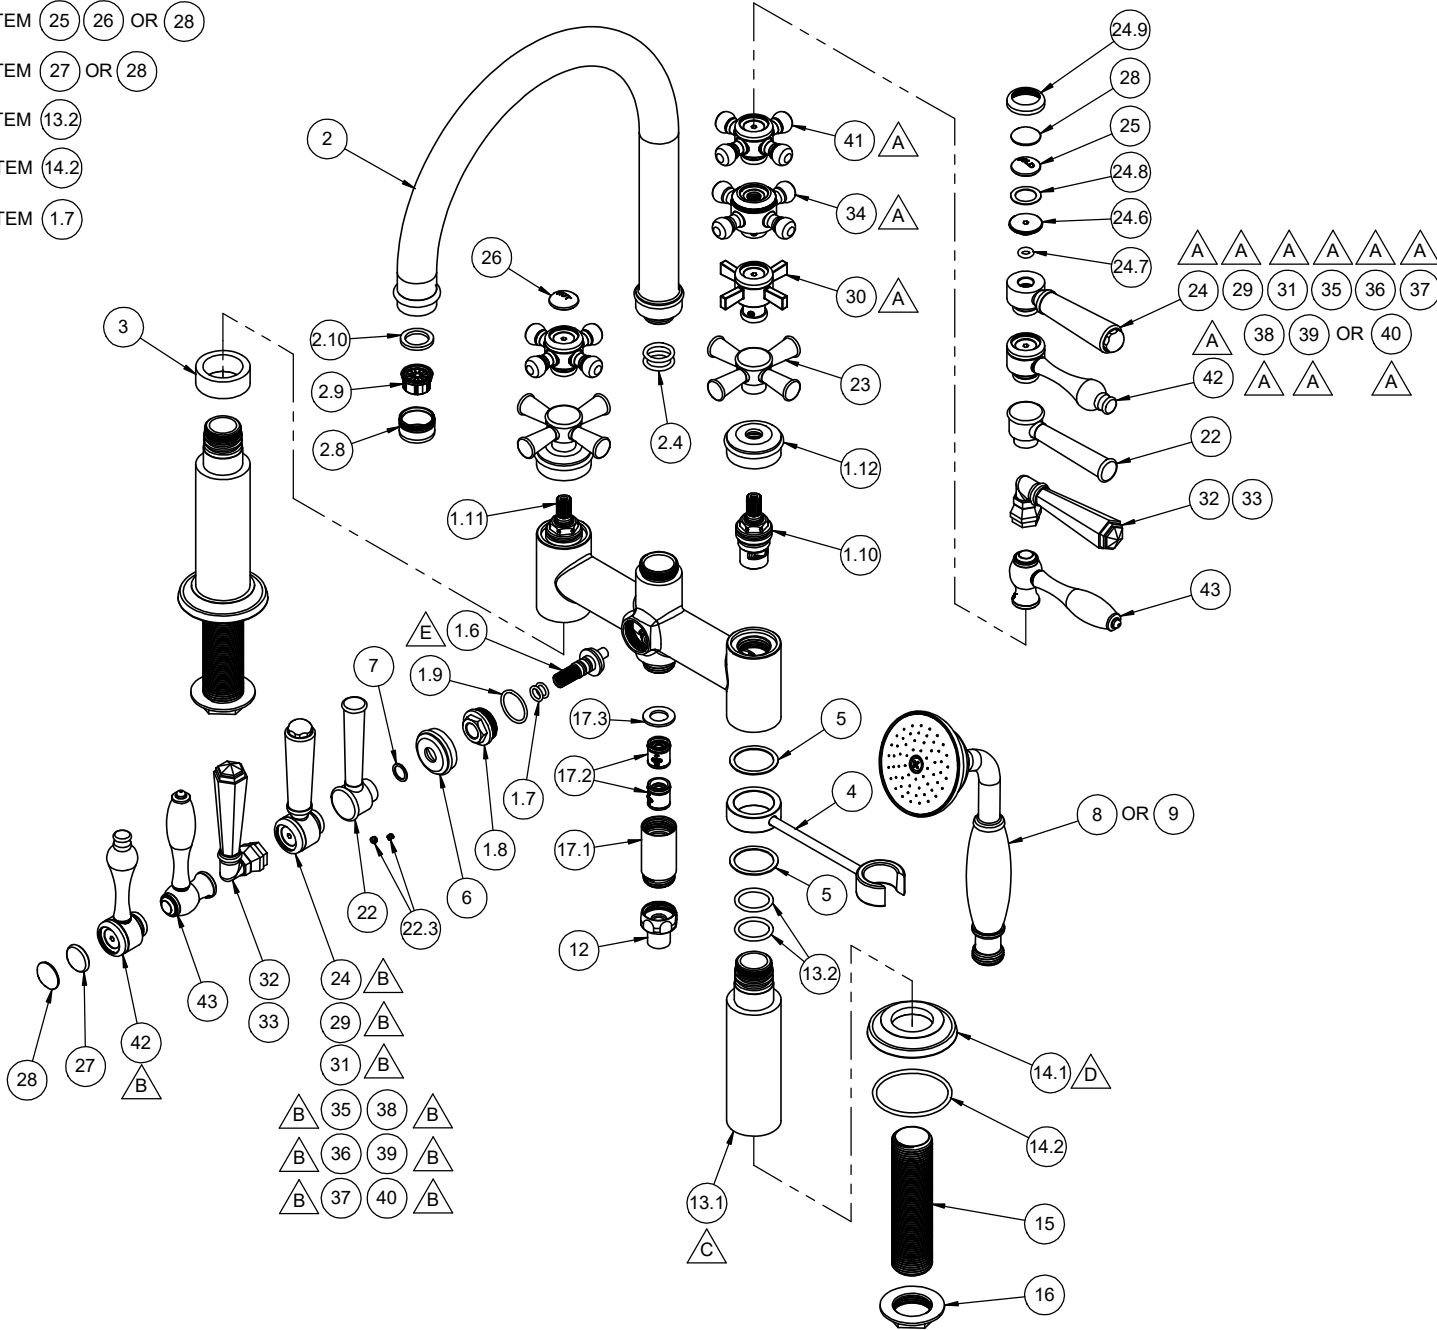

- △ REQUIRES ITEM (25) (26) OR (28)
- △ REQUIRES ITEM (27) OR (28)
- △ REQUIRES ITEM (13.2)
- △ REQUIRES ITEM (14.2)
- △ REQUIRES ITEM (1.7)

- 1308-33.FR
- 1308-33.FR-ADC
- 1308-34.FR
- 1308-34.FR-MIDX
- 1308-35.FR
- 1308-35.FR-MIDX
- 1308-46.FR
- 1308-46.FR-ADC
- 1308-47.FR
- 1308-48.FR
- 1308-48X.FR
- 1308-60.FR
- 1308-60.FR-WP
- 1308-60.FR-ADC
- 1308-60.FR-BP
- 1308-60.FR-OP
- 1308-60.FR-PP
- 1308-60.FR-RD
- 1308-60.FR-YP
- 1308-60X.FR
- 1308-60X.FR-MIDX
- 1308-61.FR
- 1308-61.FR-MIDX
- 1308-61XD.FR
- 1308-61XD.FR-MIDX