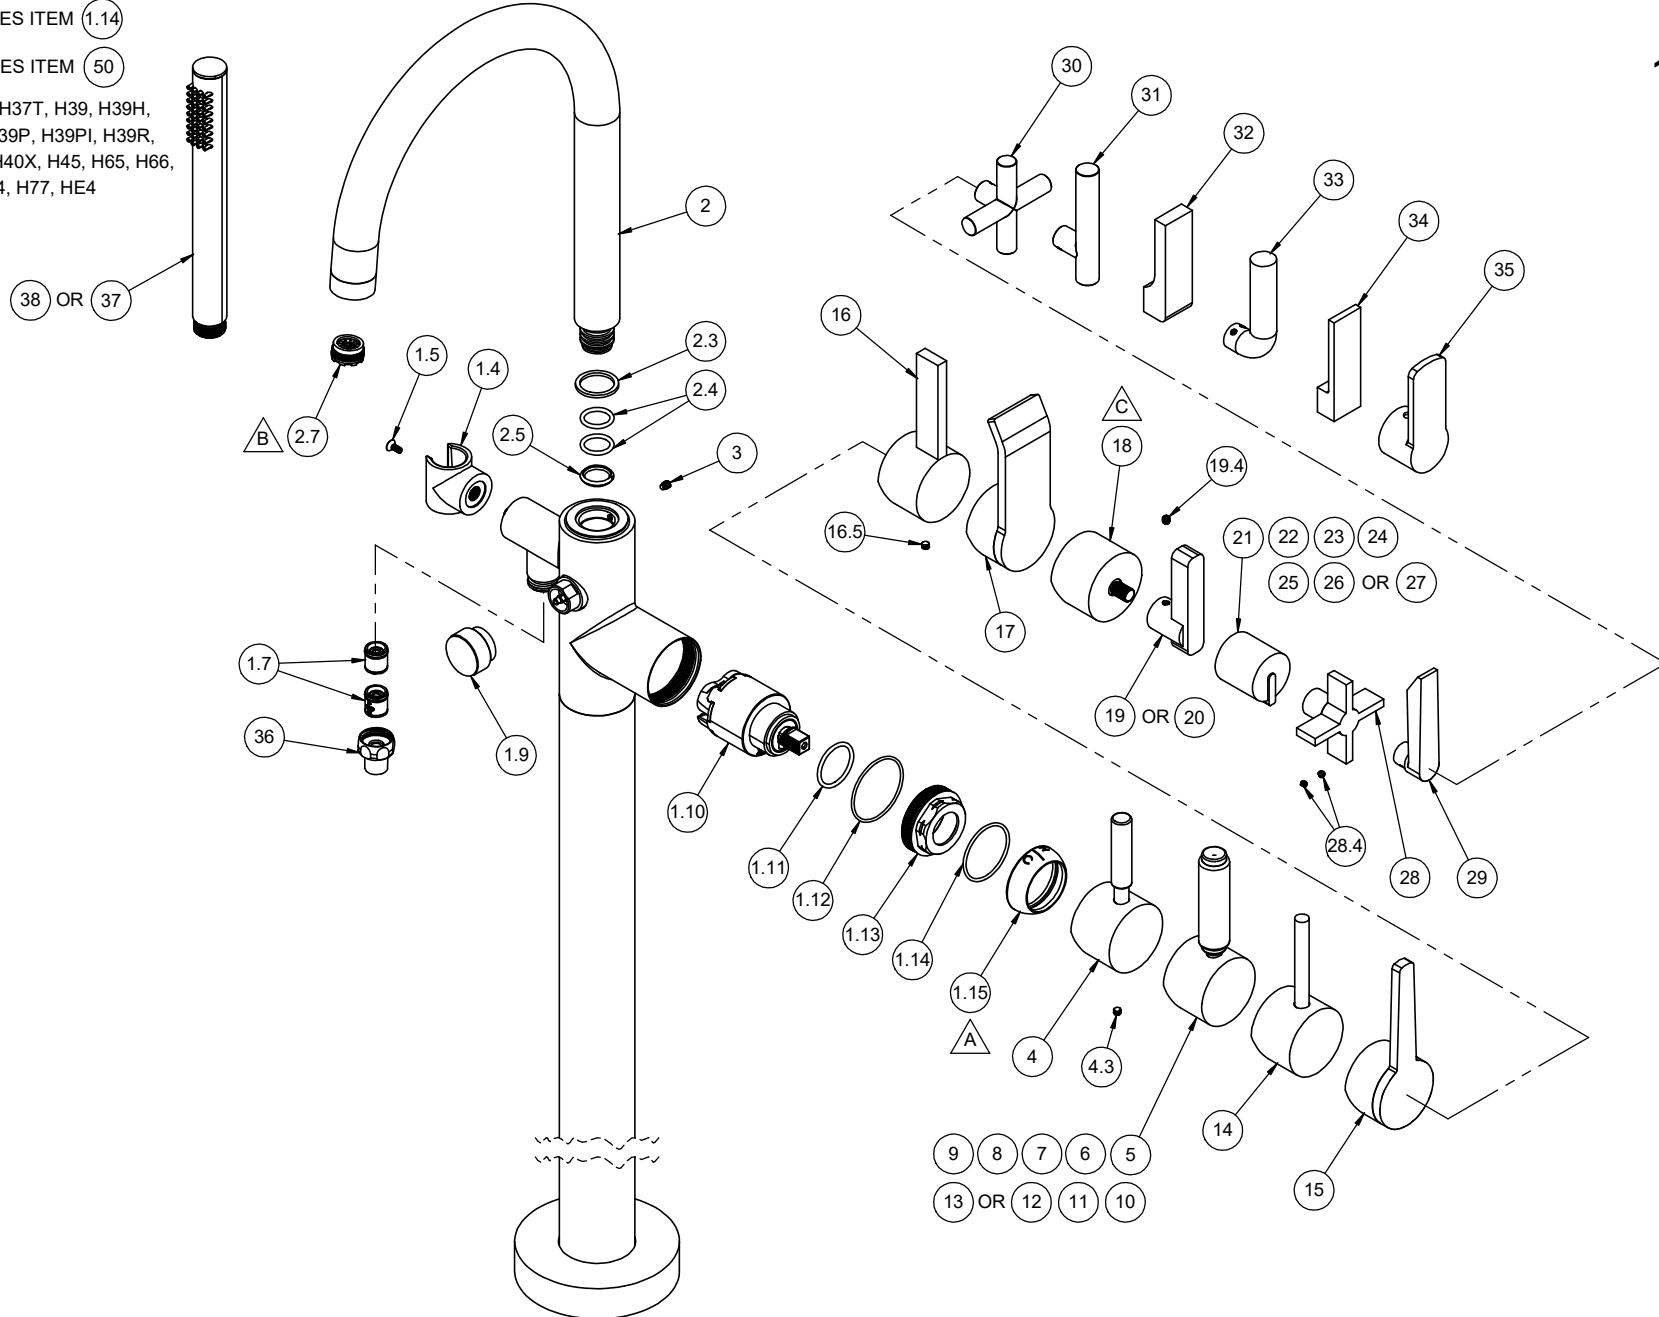

△ REQUIRES ITEM (1.14)

△ REQUIRES ITEM (50)

△ for H37, H37T, H39, H39H, H39K, H39P, H39PI, H39R, H39RI, H40X, H45, H65, H66, H70, H74, H77, HE4

- 1111-41.FR
- 1111-41-WP.FR
- 1111-41-ADC.FR
- 1111-41-BP.FR
- 1111-41-GP.FR
- 1111-41-OP.FR
- 1111-41-PP.FR
- 1111-41-RD.FR
- 1111-41-YP.FR
- 1111-52.FR
- 1111-53.FR
- 1111-62.FR
- 1111-E3.FR
- 1111-E5.FR
- 1111-H37.FR
- 1111-H37T.FR
- 1111-H39.FR
- 1111-H39H.FR
- 1111-H39K.FR
- 1111-H39P.FR
- 1111-H39PI.FR
- 1111-H39R.FR
- 1111-H39RI.FR
- 1111-H40X.FR
- 1111-H45.FR
- 1111-H65.FR
- 1111-H66.FR
- 1111-H70.FR
- 1111-H74.FR
- 1111-H77.FR
- 1111-HE4.FR