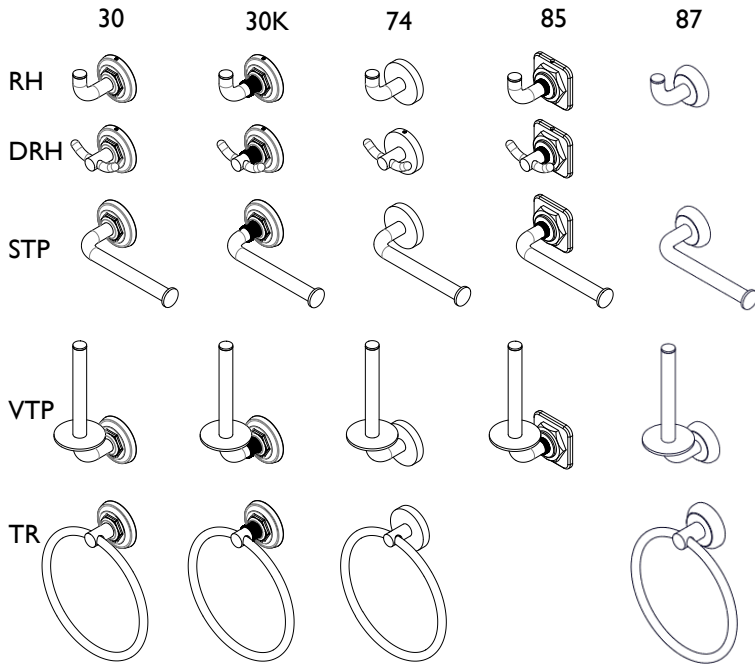

*Dual Post Accessories Installation Instructions*

**CALIFORNIA FAUCETS RECOMMENDS THAT ALL PRODUCTS BE INSTALLED BY A LICENSED PROFESSIONAL**

**IMPORTANT: Read all instructions prior to installation and provide copy of instructions to consumer.**

**A TOWEL BAR SERIES**

**B PARTS**

### B PARTS

1

2

3

4

5