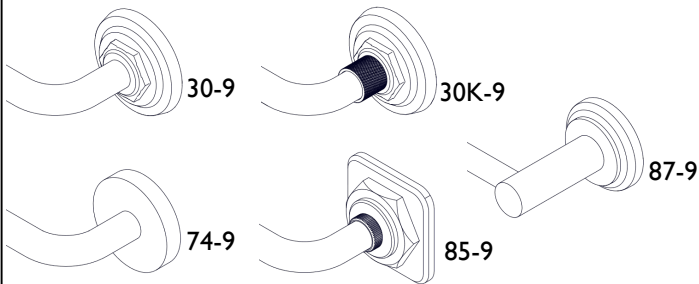

*Dual Post Accessories Installation Instructions*

**CALIFORNIA FAUCETS RECOMMENDS THAT ALL PRODUCTS BE INSTALLED BY A LICENSED PROFESSIONAL**

**IMPORTANT: Read all instructions prior to installation and provide copy of instructions to consumer.**

**A TOWEL BAR SERIES**

**B PARTS**

### B PARTS

1

2

3

4

5