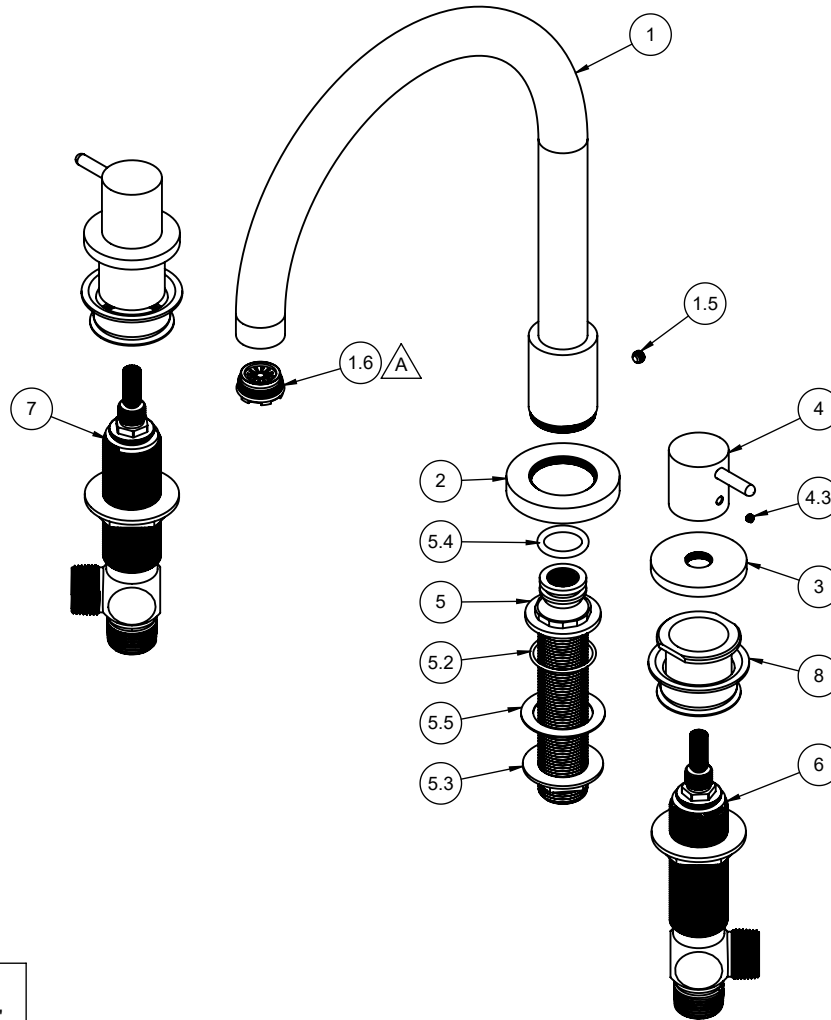

△ REQUIRES ITEM 12

To order spare parts add and/or replace as stated below:

SPD- prefix added to part number(s)
-ZZ replaced with finish code (see finish table)
-WW replaced with **-90** (light finish) or **-96** (dark finish)

Ex: **SPD-7-100463-PC** or **SPD-86030-96**

ITEM	PART NO.	DESCRIPTION	QTY
1	7-653088-ZZ	KIT, R/T, 65 SERIES (incl. 1.5, 1.6)	1
1.5	86034-WW	SETSCREW 1/4-20 X 3/16 SCKT HD CUP PT SS	1
1.6	880249-81	INSERT, STD, NEOSTRAHL FULL FLOW - CACHE	1
2	652119-ZZ	RING, ESC/LAV/RT, 65 & 66 SERIES, SMOOTH	1
3	11090-ZZ	ESCUTCHEON, RD Ø2" W/ 9/16"-20	2
4	7-623179-ZZ	KIT, LEV HDL, 62 SERIES (incl. 4.3)	2
4.3	86030-WW	SETSCREW 8-32 X 1/8 SCKT HD CUP PT SS	1
5	882206-98	QC-63 FOR RS-65 (incl. 5.2, 5.3, 5.4, 5.5)	1
5.2	87231-80	O-RING Ø31.47 X 1.78 (-026) EPDM A70 (NSF61-12 & WRAS)	1
5.3	882805-99	FLANGE NUT, 3/4"-14 NPSM X 1.68 OD X .30 HT	1
5.4	87337-80	O-RING Ø20.22 X 3.53 (-211) BUNA-N A70	1
5.5	87297-82	WASHER, FIBER, BLK Ø31.6 X Ø44.5 X 0.79MM	1
6	6-200081	ASM, COLD-RT BODY, CART & NUT (LTC) (incl. CART-RT-LTC)	1
7	6-200082	ASM, HOT-RT BODY, CART & NUT (RTC) (incl. CART-RT-RTC)	1
8	6-200297	KIT, RT INV NUT - 2 SETS (1 SET - 6-200297-1)	1
for ITEM 1.5	10	882044-99 KEY, ALLEN, 1/8", BLACK	1
for ITEM 4.3	11	882042-99 KEY, ALLEN, 5/64", BLACK	1
for ITEM 1.6	12	223473-99 KEY, STD CACHE AERATOR INSERT	1