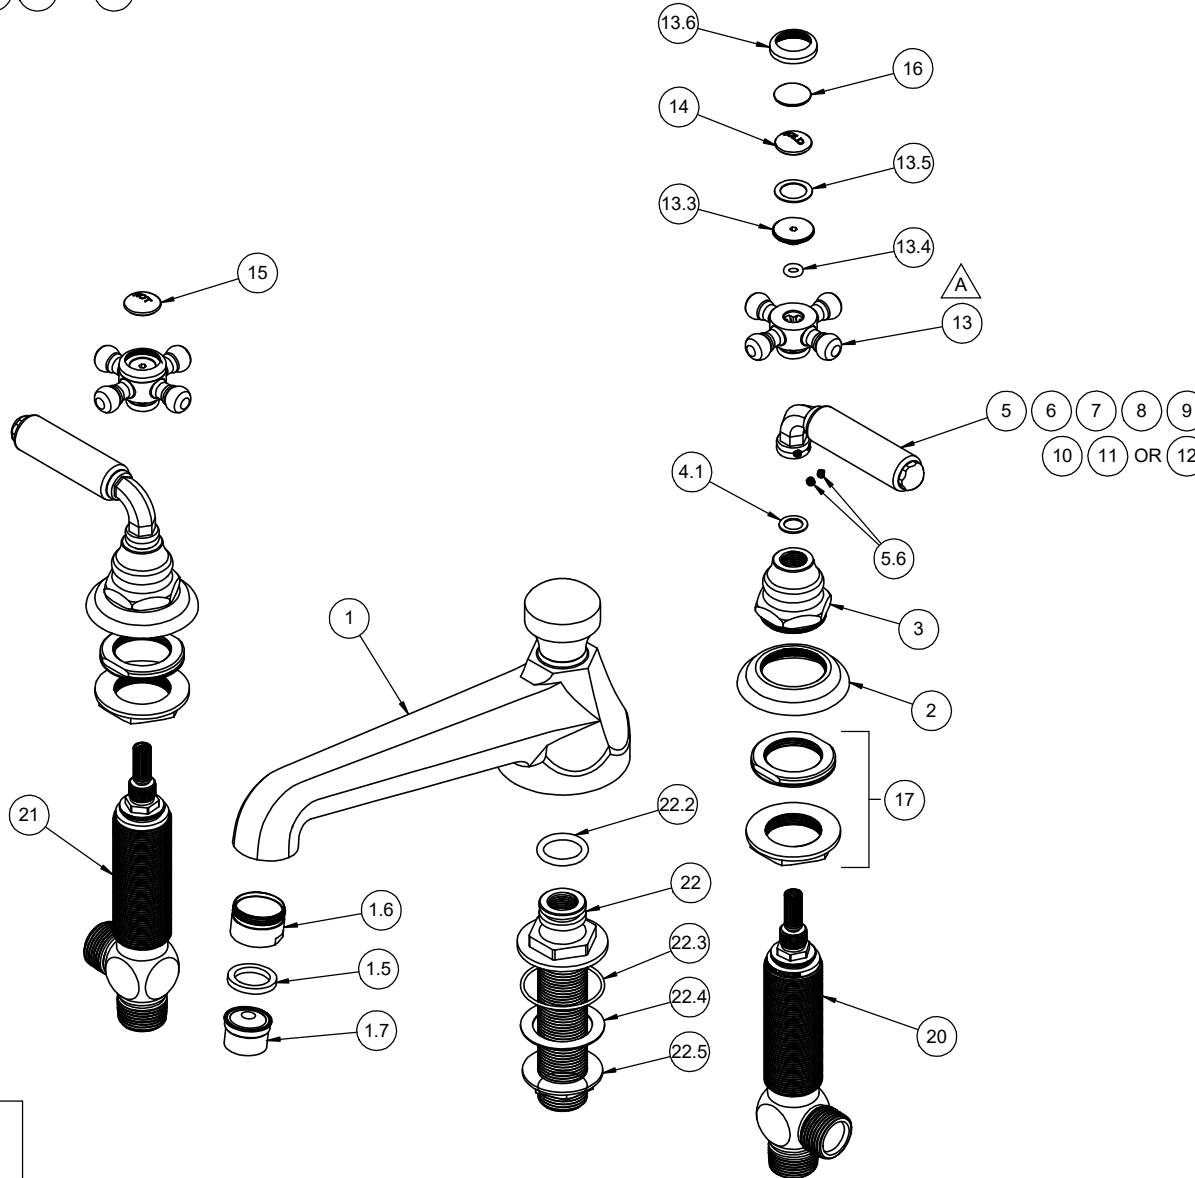

△ REQUIRES ITEM 14 15 OR 16

6008-OP	6008
6008-YP	6008-ADC
6008-BP	6008-RD
6008X	6008-WP
6008X-MIDX	6008-PP

CART-RT-LTC
"left turn close"

CART-RT-RTC
"right turn close"

SPD- prefix not required

90

6008-OP   **6008**
6008-YP   **6008-ADC**
6008-BP   **6008-RD**
6008X   **6008-WP**
6008X-MIDX   **6008-PP**

To order spare parts add and/or replace as stated below:

SPD- prefix added to part number(s)

-ZZ replaced with finish code (see finish table)

-WW replaced with **-90** (light finish) or **-96** (dark finish)

Ex: **SPD-7-100463-PC** or **SPD-86030-96**

ITEM	PART NO.	DESCRIPTION	QTY
13.3	10610-15B	INSERT, THD, BEZEL HDL	1
13.4	87154-80	O-RING Ø5.23 X 2.62 (-107) BUNA-N A70	1
13.5	87136-80	WSHR Ø14.00 X Ø20.50 X 0.60MM	1
13.6	10575-ZZ	BEZEL, MULTI HANDLE	1
14	471043-40	BUTTON, INDEX, 47, COLD, PORC (Ø20 X 5.5MM)	1
15	471045-40	BUTTON, INDEX, 47, HOT, PORC (Ø20 X 5.5MM)	1
for MIDX 16	471168-ZZ	BUTTON, INDEX, METAL	2
17	6-200296	KIT, RT STD NUT - 2 SETS (1 SET - 6-200296-1)	2
20	6-200081	ASM, COLD-RT BODY, CART & NUT (LTC)	1
21	6-200082	ASM, HOT-RT BODY, CART & NUT (RTC)	1
22	882205-98	QC-99 FOR RS-40,46,47,49,51,55,D-73 (incl. 22.2, 22.3, 22.4, 22.5)	1
22.2	87337-80	O-RING Ø20.22 X 3.53 (-211) BUNA-N A70	1
22.3	87175-80	O-RING Ø41.00 X 1.78 (-030) BUNA-N A70	1
22.4	87297-82	WASHER, FIBER, BLK Ø31.6 X Ø44.5 X 0.79MM	1
22.5	882805-99	FLANGE NUT, 3/4"-14 NPSM X 1.68 OD X .30 HT	1
for ITEM 5.6 23	882042-99	KEY, ALLEN, 5/64", BLACK	1

ITEM	PART NO.	DESCRIPTION	QTY
1	7-473080-ZZ	KIT, R/T, 47 SERIES (incl. 1.5, 1.6, 1.7)	1
1.5	882030-99	NEOSTRAHL WASHER, M28, RUBBER	1
1.6	882081-ZZ	NEOSTRAHL, HOUSING, M28	1
1.7	880158-81	INSERT, M28 NEOSTRAHL FULL FLOW	1
2	11121-ZZ	BASE RING, TRAD, Ø59.5 W/ 1-3/8-28 THD	2
3	11061-ZZ	ESC, HEX BOTTOM, W/ 1-3/8-28 THD	2
4.1	87340-81	WSHR Ø.590" X Ø.390" X .030" BLK UHMW	2
5	7-100676-ZZ	ASM, TRAD HEX LVR HDL (incl. 5.6)	2
5.6	86030-WW	SETSCREW 8-32 X 1/8 SCKT HD CUP PT SS	2
for ADC Series 6	7-100676-ADC-ZZ	ASM, TRAD HEX LVR HDL, ADC (incl. 5.6)	2
for RD Series 7	7-100676-RD-ZZ	ASM, TRAD HEX LVR HDL, RED (incl. 5.6)	2
for WP Series 8	7-100677-WP-ZZ	ASM, TRAD HEX LVR HDL W/ PORC INSERT, WHITE (incl. 5.6)	2
for PP Series 9	7-100677-PP-ZZ	ASM, TRAD HEX LVR HDL W/ PORC INSERT, PINK (incl. 5.6)	2
for OP Series 10	7-100677-OP-ZZ	ASM, TRAD HEX LVR HDL W/ PORC INSERT, ORANGE (incl. 5.6)	2
for YP Series 11	7-100677-YP-ZZ	ASM, TRAD HEX LVR HDL W/ PORC INSERT, YELLOW (incl. 5.6)	2
for BP Series 12	7-100677-BP-ZZ	ASM, TRAD HEX LVR HDL W/ PORC INSERT, BLUE (incl. 5.6)	2
for 60X Series 13	7-100534-ZZ	ASM, CROSS HANDLE, TRADS (incl. 5.6, 13.3, 13.4, 13.5, 13.6)	2