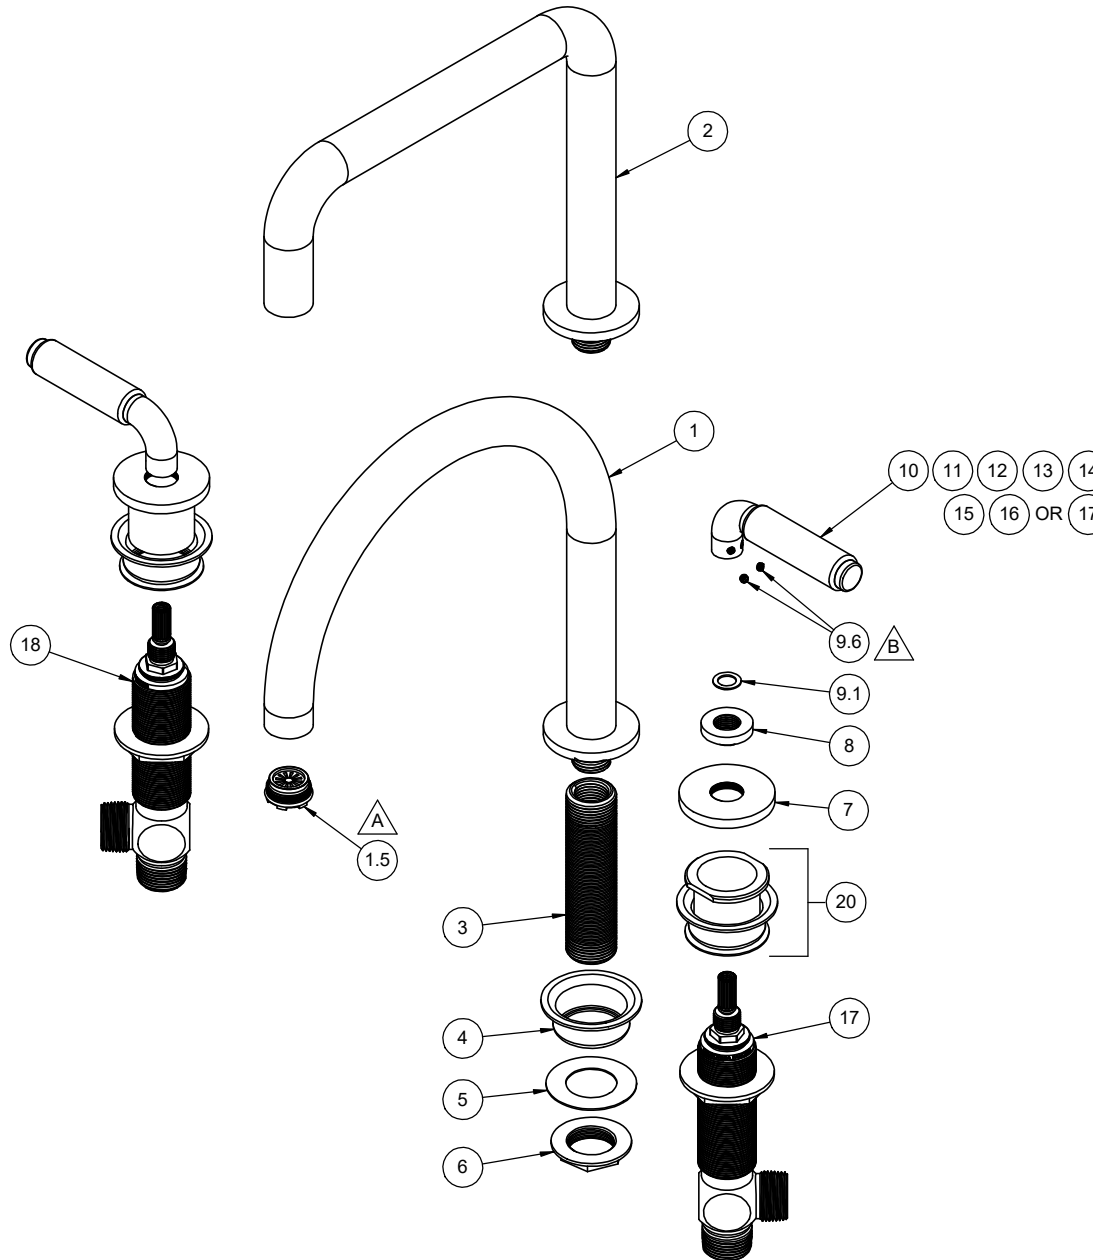

△ REQUIRES ITEM (21)

△ REQUIRES ITEM (24)

4108Q	4108
4108Q-ADC	4108-ADC
4108Q-RD	4108-RD
4108Q-WP	4108-WP
4108Q-PP	4108-PP
4108Q-OP	4108-OP
4108Q-YP	4108-YP
4108Q-BP	4108-BP